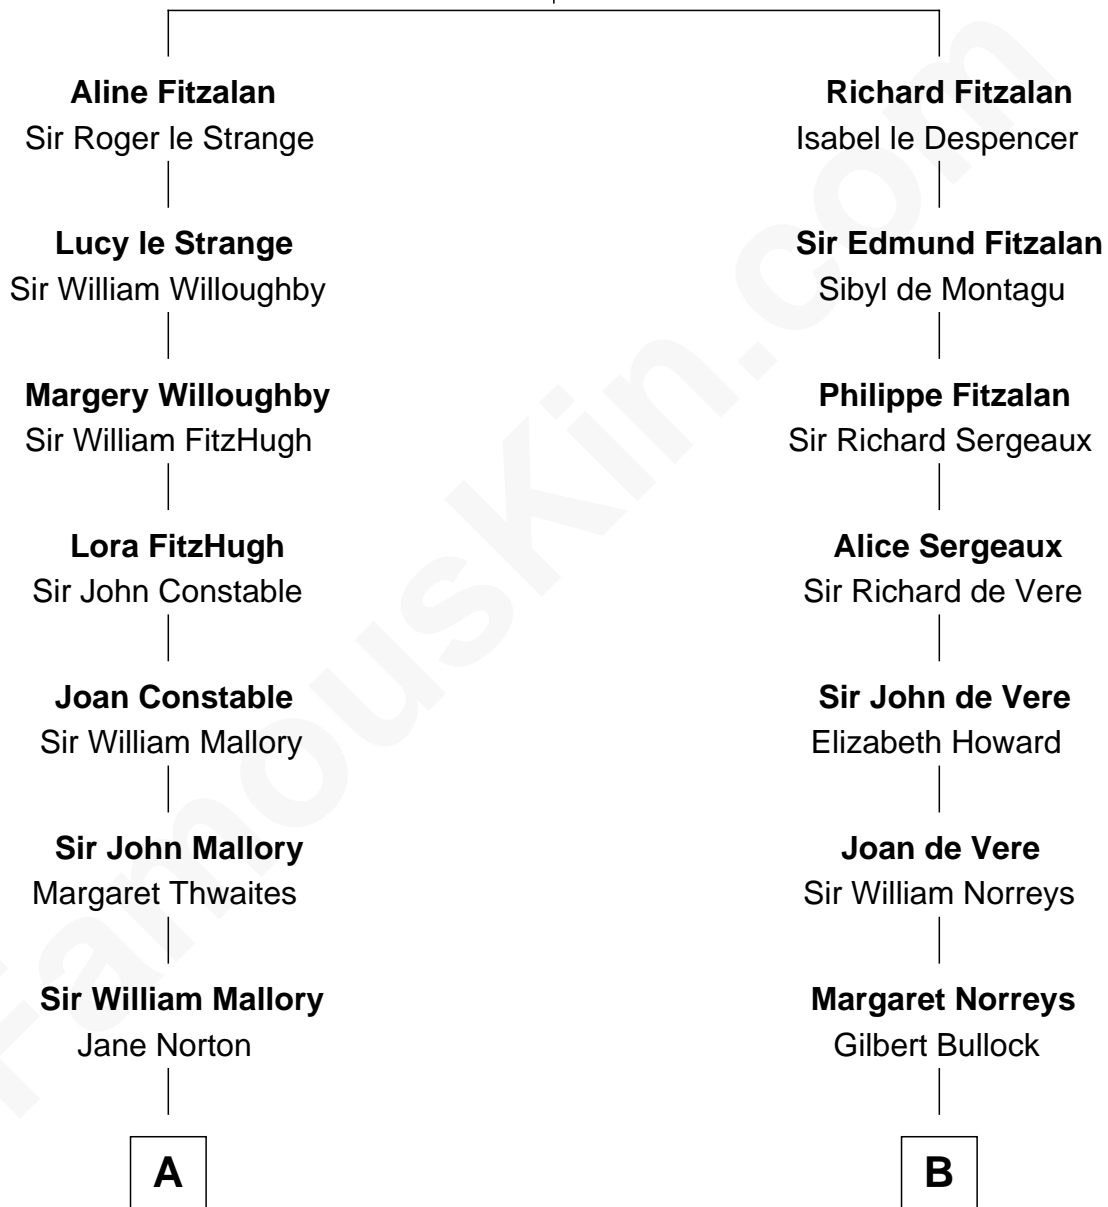

FamousKin.com Relationship Chart of

Judy Garland

Singer and Movie Actress

15th cousin 3 times removed of

Samuel Howard

Boston Tea Party Participant

Edmund Fitzalan

Alice de Warenne