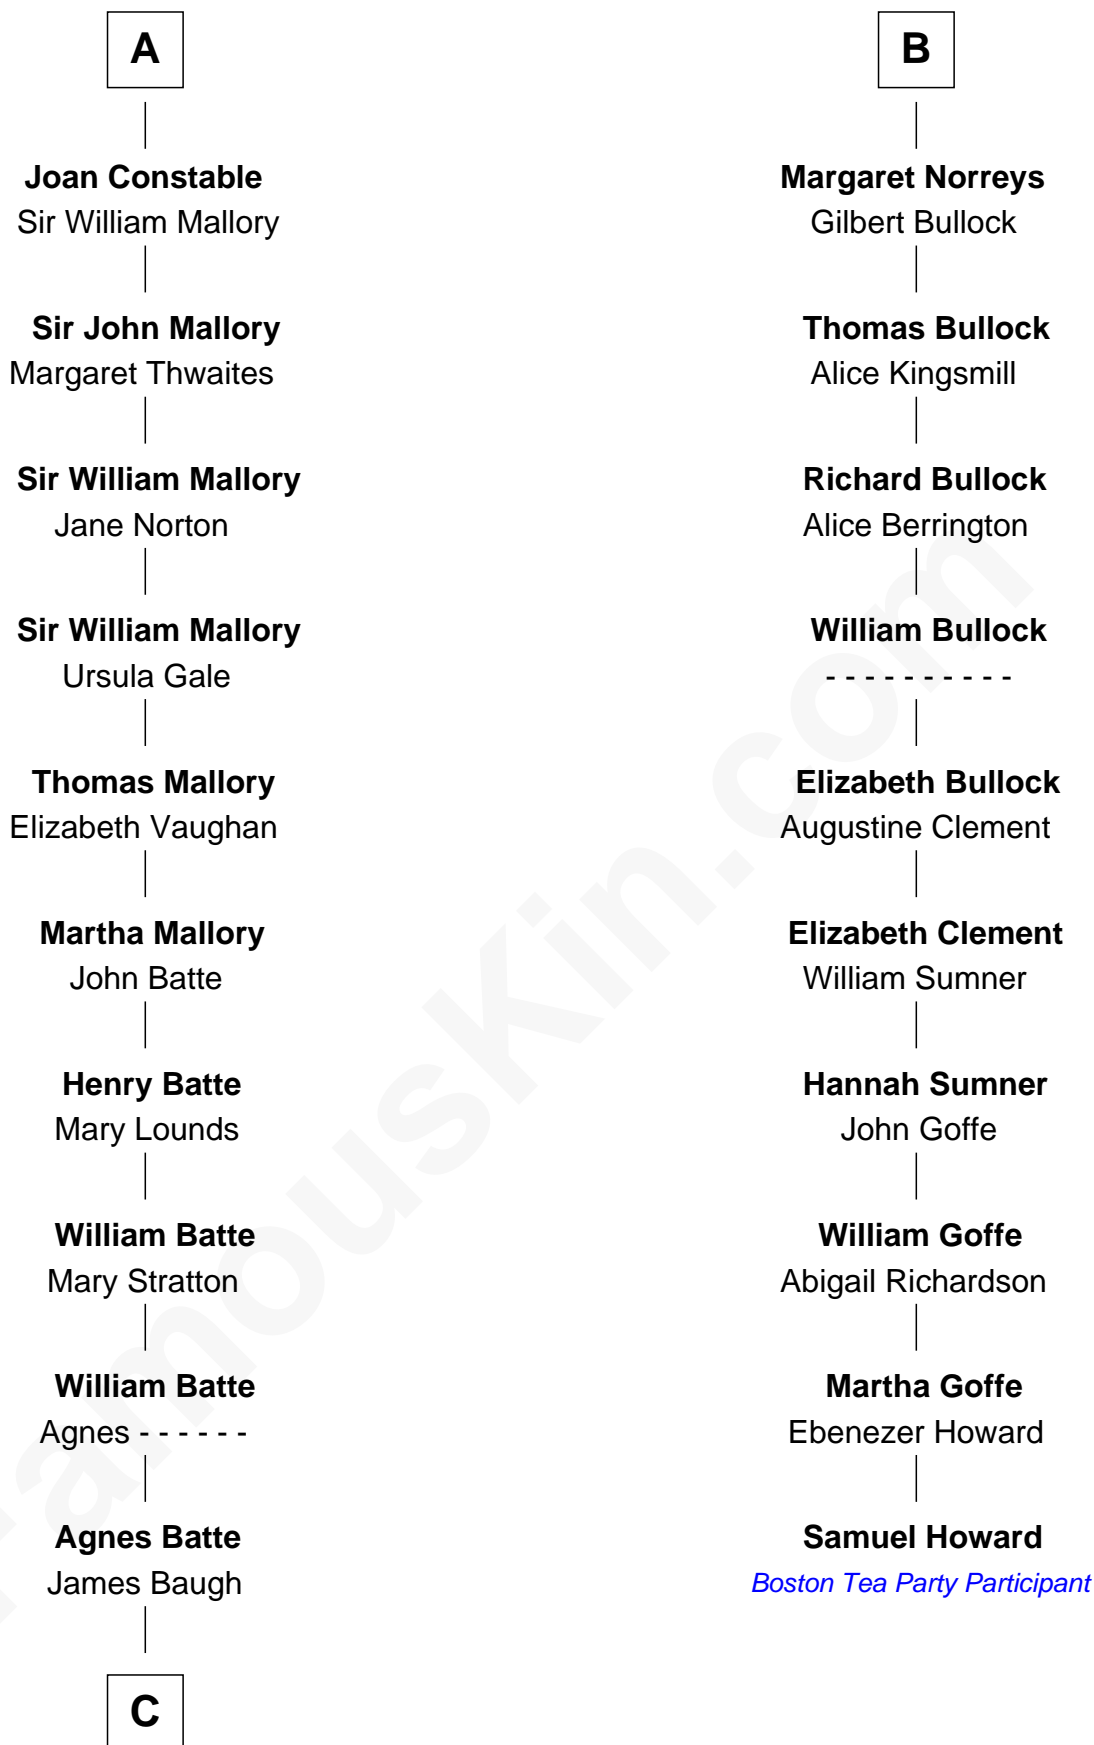

FamousKin.com Relationship Chart of

Judy Garland

Singer and Movie Actress

16th cousin 5 times removed of

Samuel Howard

Boston Tea Party Participant

Sir Walter FitzRobert

Ida Longespee

C

Richard Baugh
Elizabeth Pepper Harwell

John Aldridge Baugh
Mary Ann Marable

Elizabeth Baugh
William Tecumseh Gumm

Francis Avent Gumm
Ethel Marian Milne

Judy Garland
Singer and Movie Actress

FamousKin.com