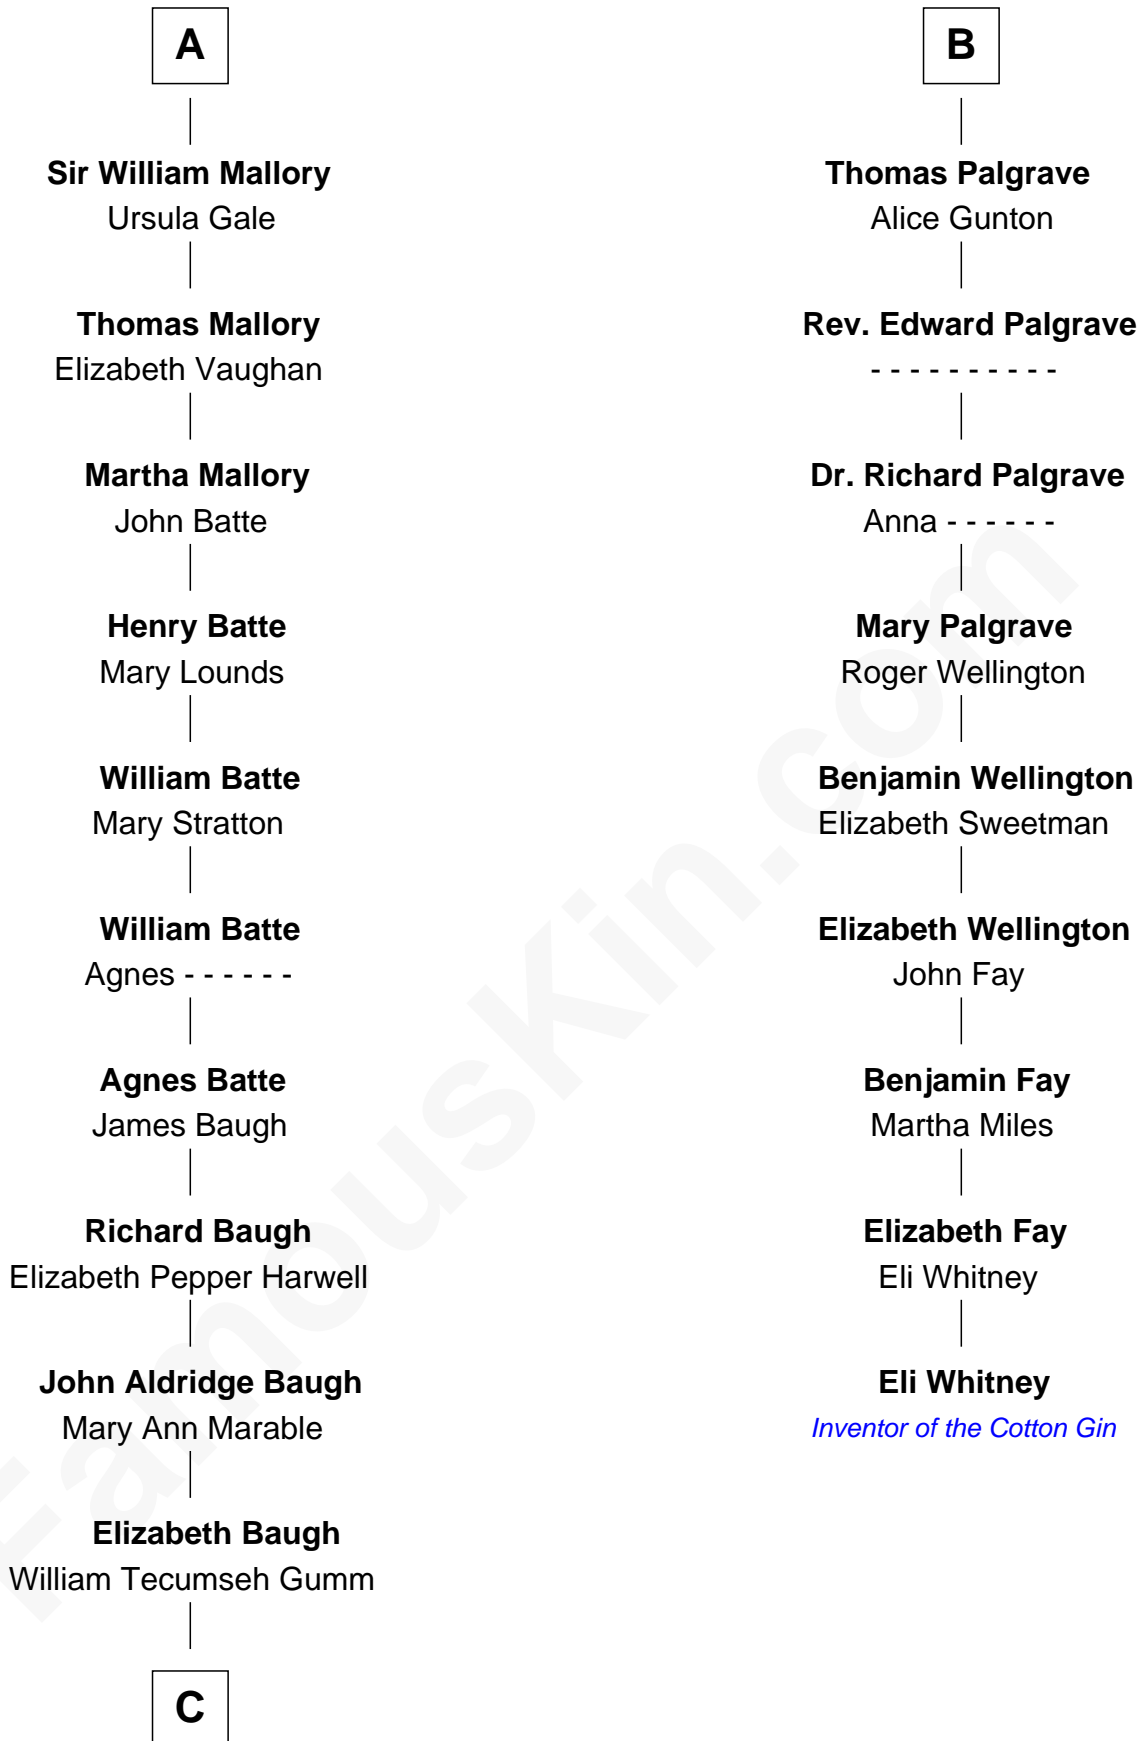

FamousKin.com Relationship Chart of

Judy Garland

Singer and Movie Actress

15th cousin 3 times removed of

Eli Whitney

Inventor of the Cotton Gin

Edmund Fitzalan

Alice de Warenne