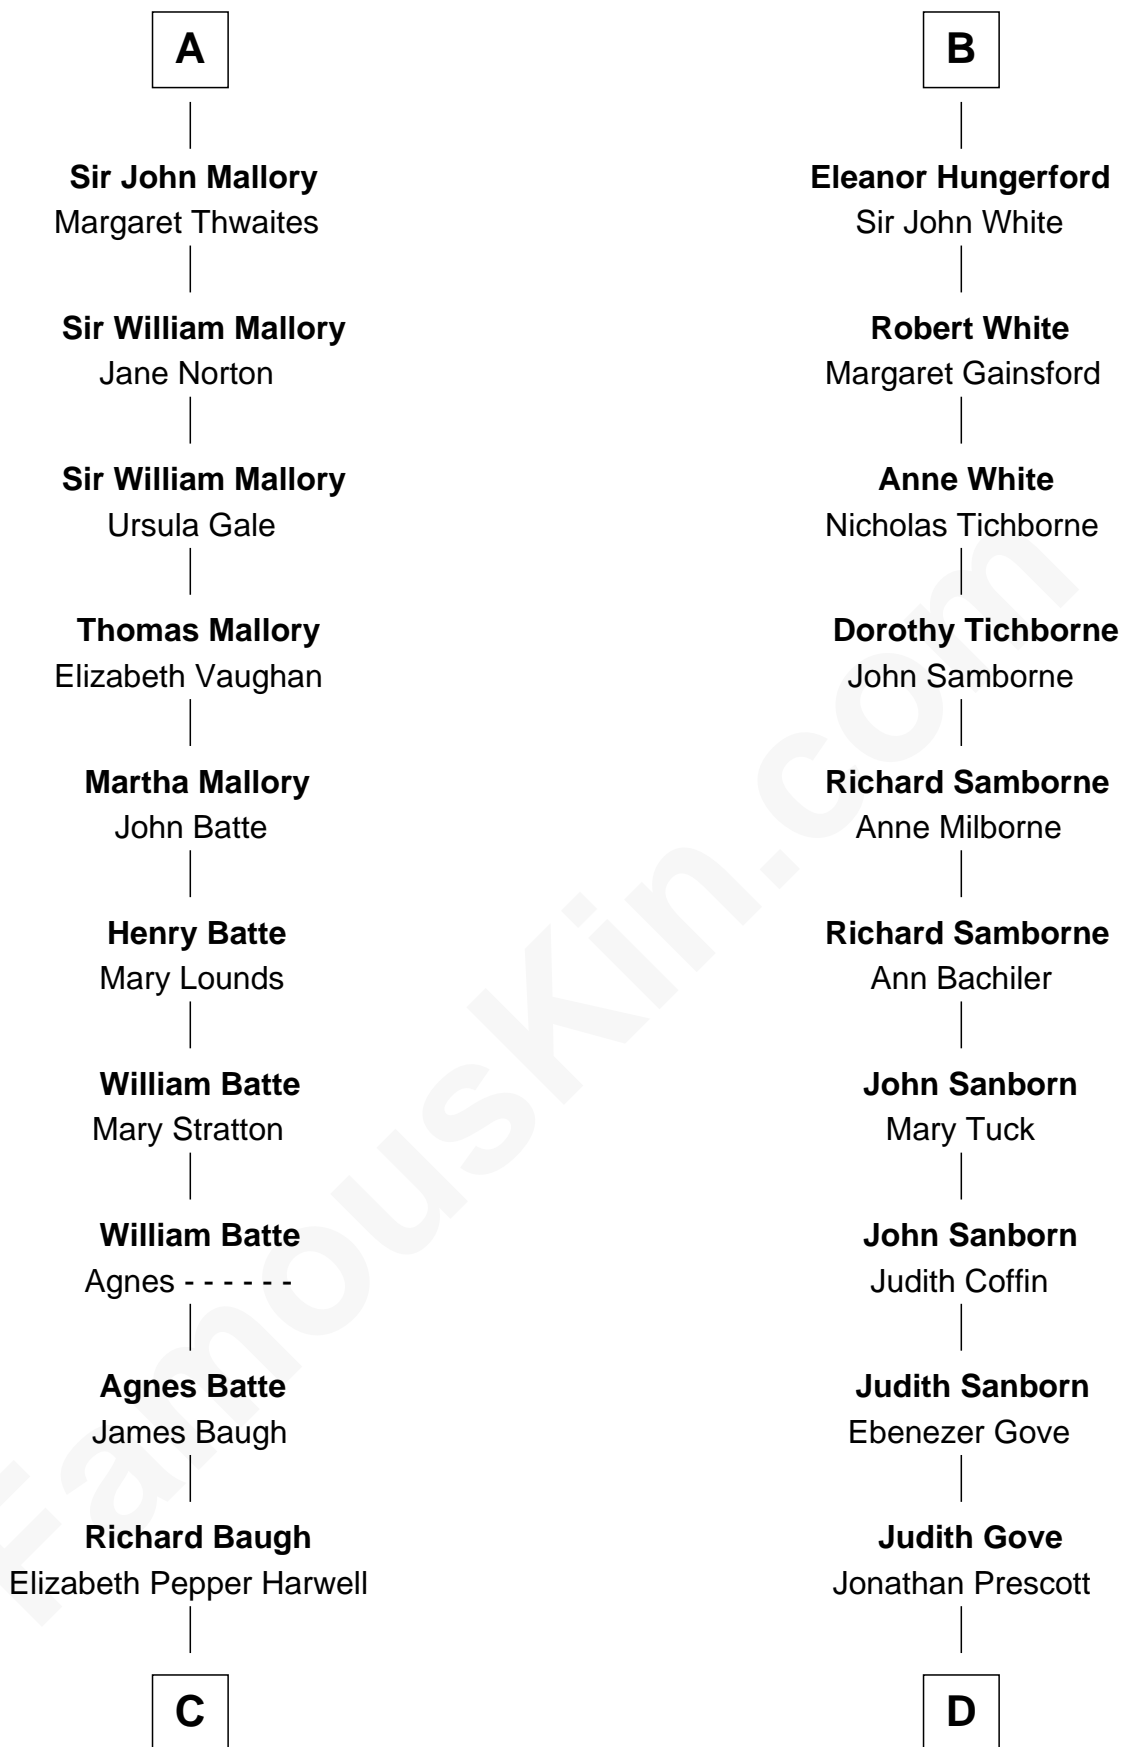

## Relationship Chart of

### Judy Garland

Singer and Movie Actress

20th cousin 1 time removed of

### Dr. H. H. Holmes

Serial Killer aka "Devil in the White City"

**Alexander Comyn**  
Elisabeth de Quincy

**C**

**John Aldridge Baugh**

Mary Ann Marable

**Elizabeth Baugh**

William Tecumseh Gumm

Anna Healey

**Nancy Prescott**

Scribner Mudgett

**Levi Horton Mudgett**

Theodate Page Price

**Dr. H. H. Holmes**

*Serial Killer Dr. H. H. Holmes*