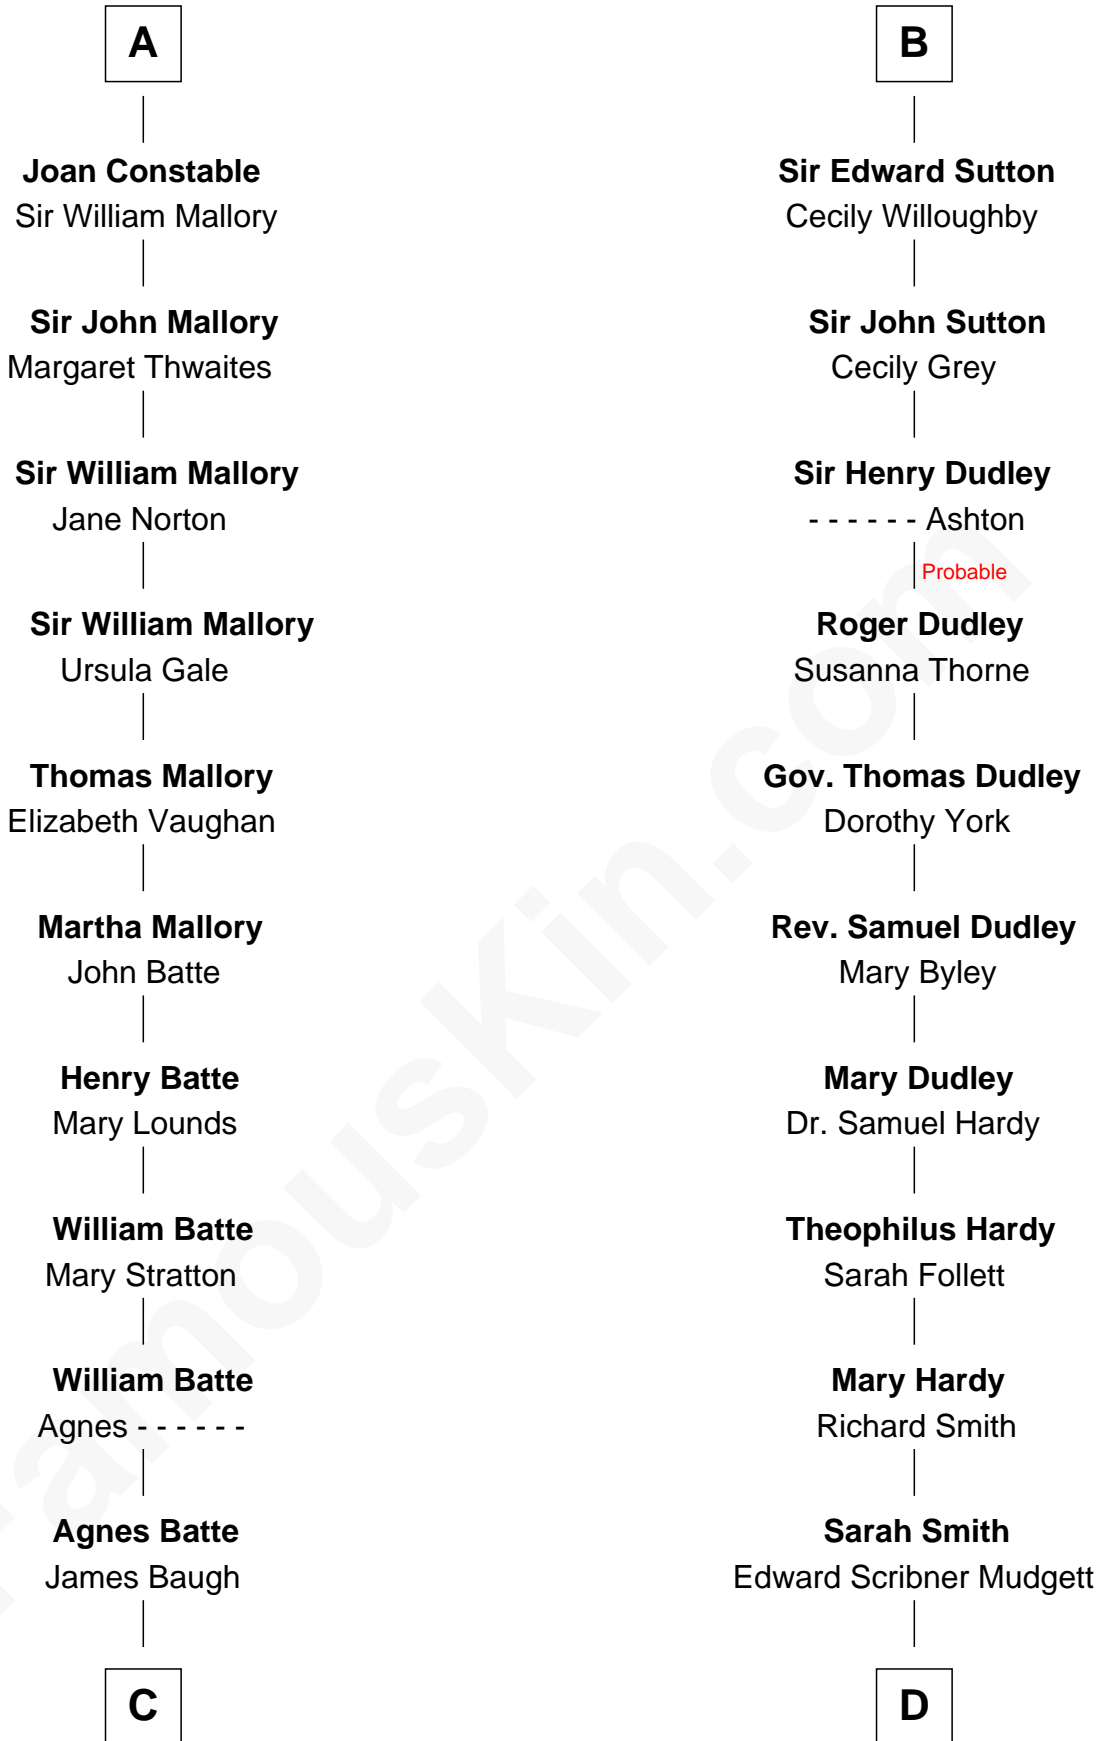

FamousKin.com

Relationship Chart of

Judy Garland

Singer and Movie Actress

20th cousin 1 time removed of

Dr. H. H. Holmes

Serial Killer aka "Devil in the White City"

C

Scribner Mudgett
Nancy Prescott

Levi Horton Mudgett
Theodate Page Price

Dr. H. H. Holmes
Serial Killer Dr. H. H. Holmes