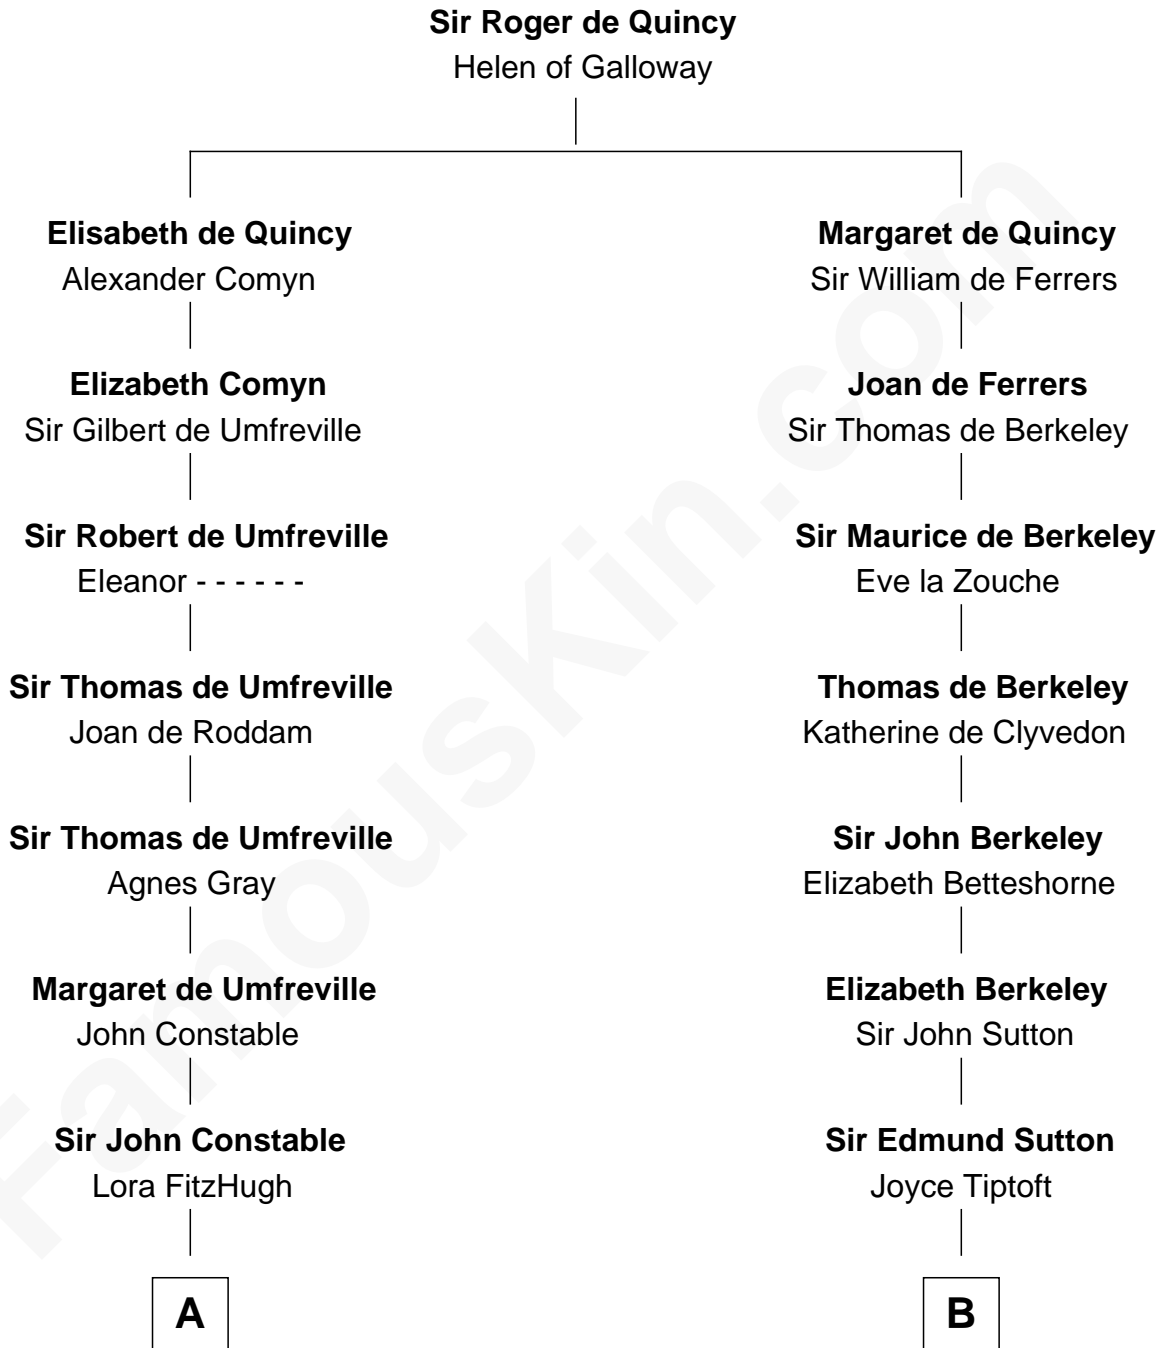

FamousKin.com

Relationship Chart of

Judy Garland

Singer and Movie Actress

20th cousin 1 time removed of

Dr. H. H. Holmes

Serial Killer aka "Devil in the White City"

C

Scribner Mudgett
Nancy Prescott

Levi Horton Mudgett
Theodate Page Price

Dr. H. H. Holmes
Serial Killer Dr. H. H. Holmes