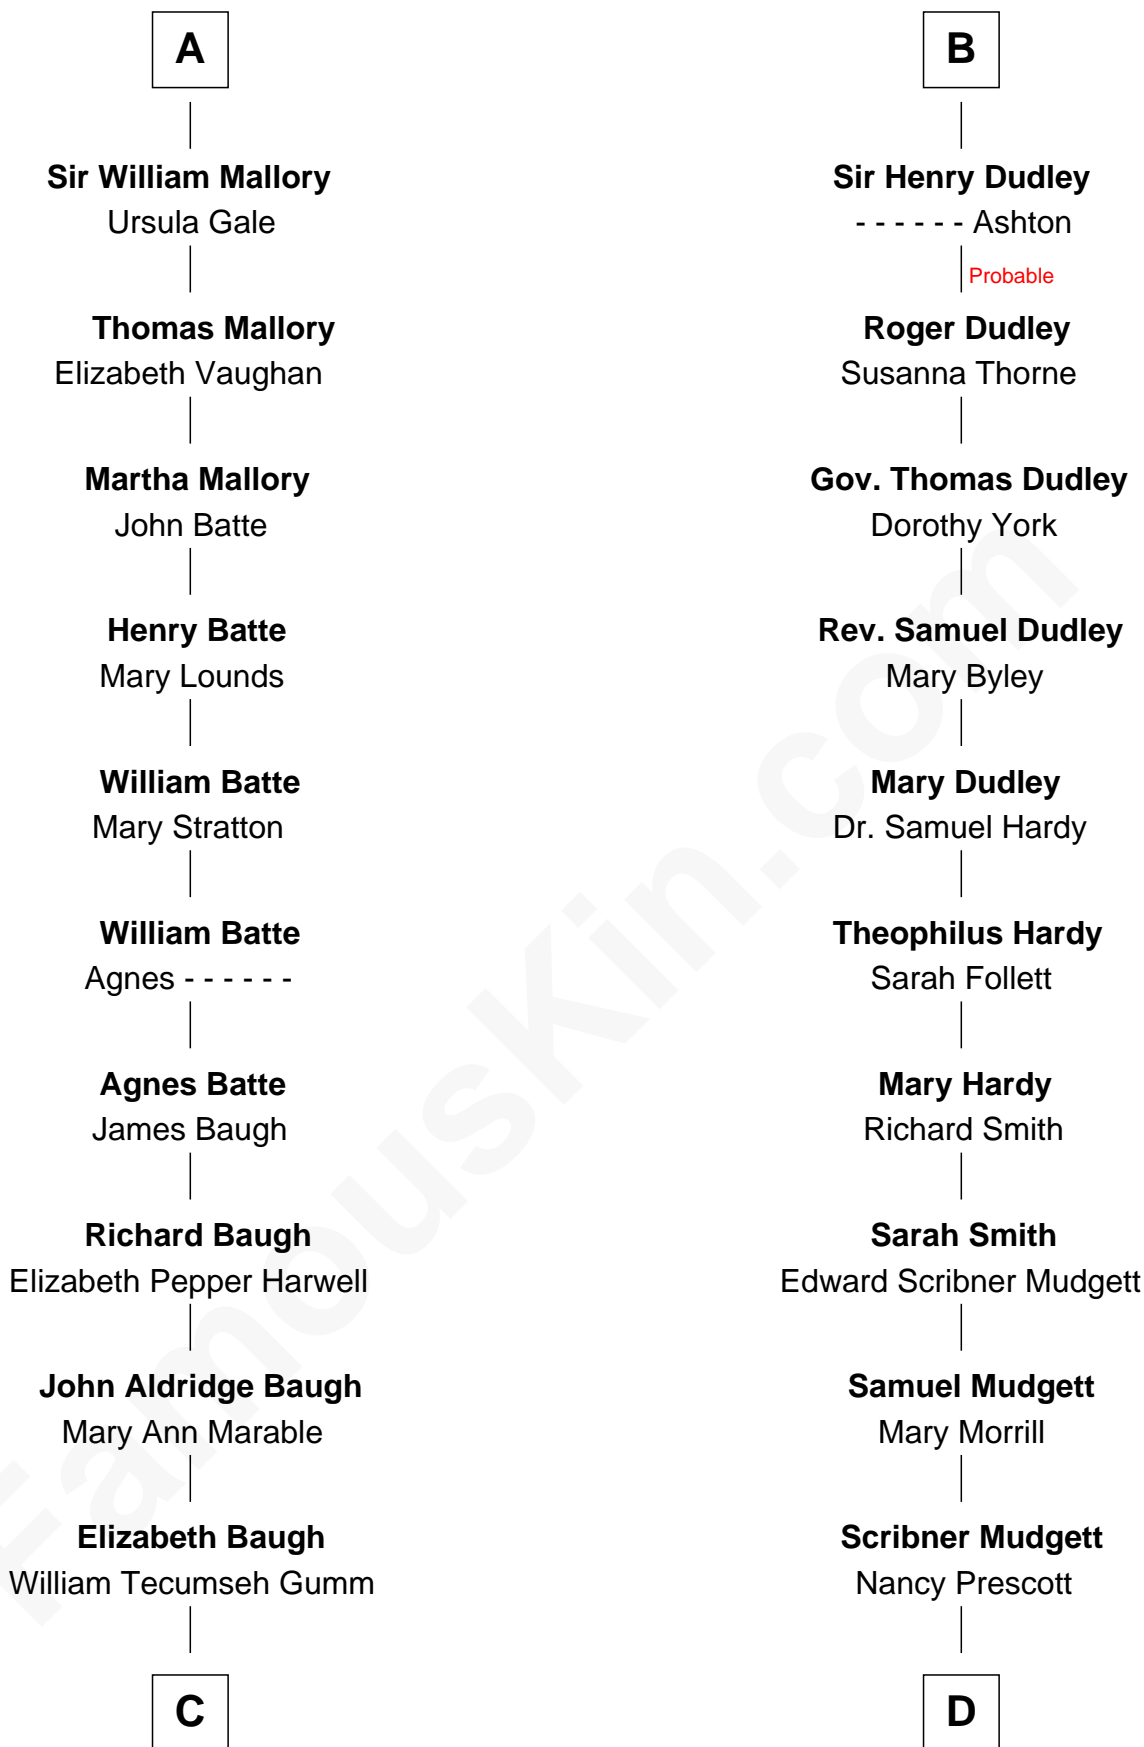

FamousKin.com Relationship Chart of

Judy Garland

Singer and Movie Actress

18th cousin of

Dr. H. H. Holmes

Serial Killer aka "Devil in the White City"

Edmund Fitzalan

Alice de Warenne

Eleanor Plantagenet

Alice Fitzalan

Sir Thomas de Holand

Eleanor Holand

Edward Cherleton

Joyce Cherleton

Sir John Tiptoft

Joyce Tiptoft

Sir Edmund Sutton

Sir Edward Sutton

Cecily Willoughby

Sir John Sutton

Cecily Grey

B

C

Francis Avent Gumm

Ethel Marian Milne

Judy Garland

Singer and Movie Actress

D

Levi Horton Mudgett

Theodate Page Price

Dr. H. H. Holmes

Serial Killer Dr. H. H. Holmes