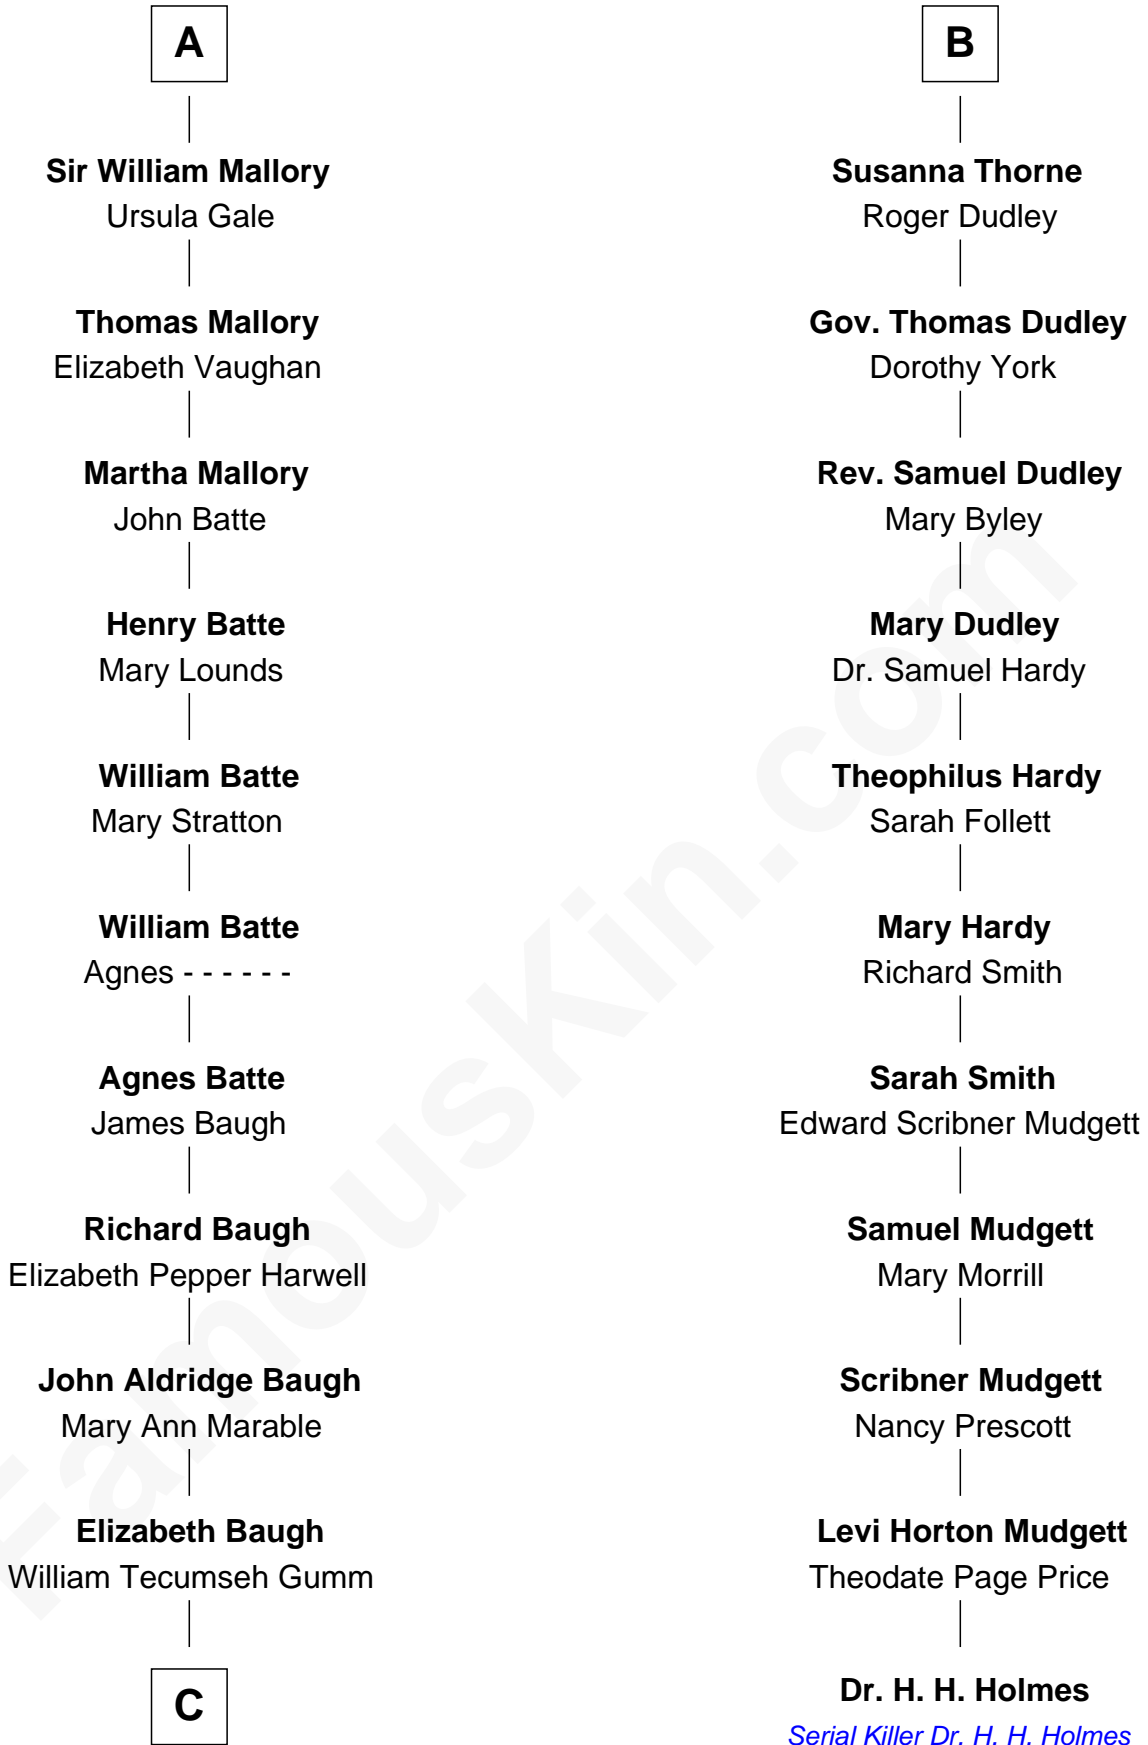

FamousKin.com Relationship Chart of

Judy Garland

Singer and Movie Actress

17th cousin 1 time removed of

Dr. H. H. Holmes

Serial Killer aka "Devil in the White City"

Sir John Grey

Avice Marmion

Sir Robert Grey
Lora de St. Quintin

Elizabeth Grey
Henry FitzHugh

Sir William FitzHugh
Margery Willoughby

Lora FitzHugh
Sir John Constable

Joan Constable
Sir William Mallory

Sir John Mallory
Margaret Thwaites

Sir William Mallory
Jane Norton

A

Maud Grey

Sir Thomas Harcourt

Sir Thomas Harcourt
Jane Fraunceys

Sir Richard Harcourt
Edith St. Clair

Alice Harcourt
William Bessiles

Elizabeth Bessiles
Richard Fettiplace

Anne Fettiplace
Edward Purefoy

Mary Purefoy
Thomas Thorne

B

C

Francis Avent Gumm

Ethel Marian Milne

Judy Garland

Singer and Movie Actress