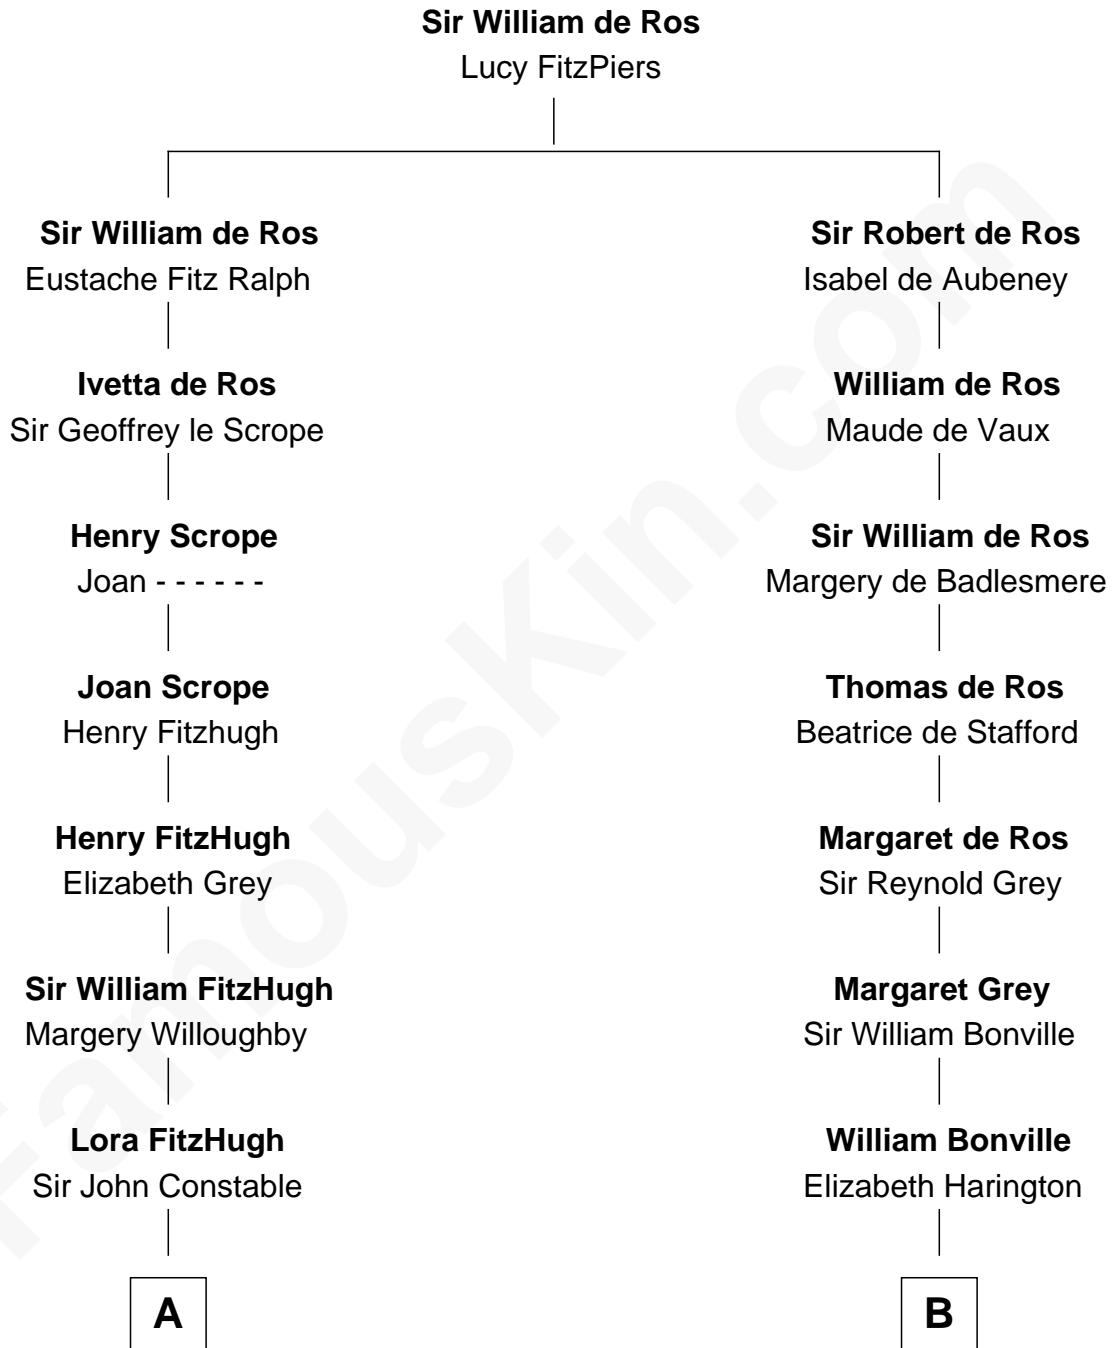

FamousKin.com Relationship Chart of

Judy Garland

Singer and Movie Actress

21st cousin of

Dr. H. H. Holmes

Serial Killer aka "Devil in the White City"

C

Richard Baugh
Elizabeth Pepper Harwell

Scribner Mudgett
Nancy Prescott

Levi Horton Mudgett
Theodate Page Price

Dr. H. H. Holmes
Serial Killer Dr. H. H. Holmes