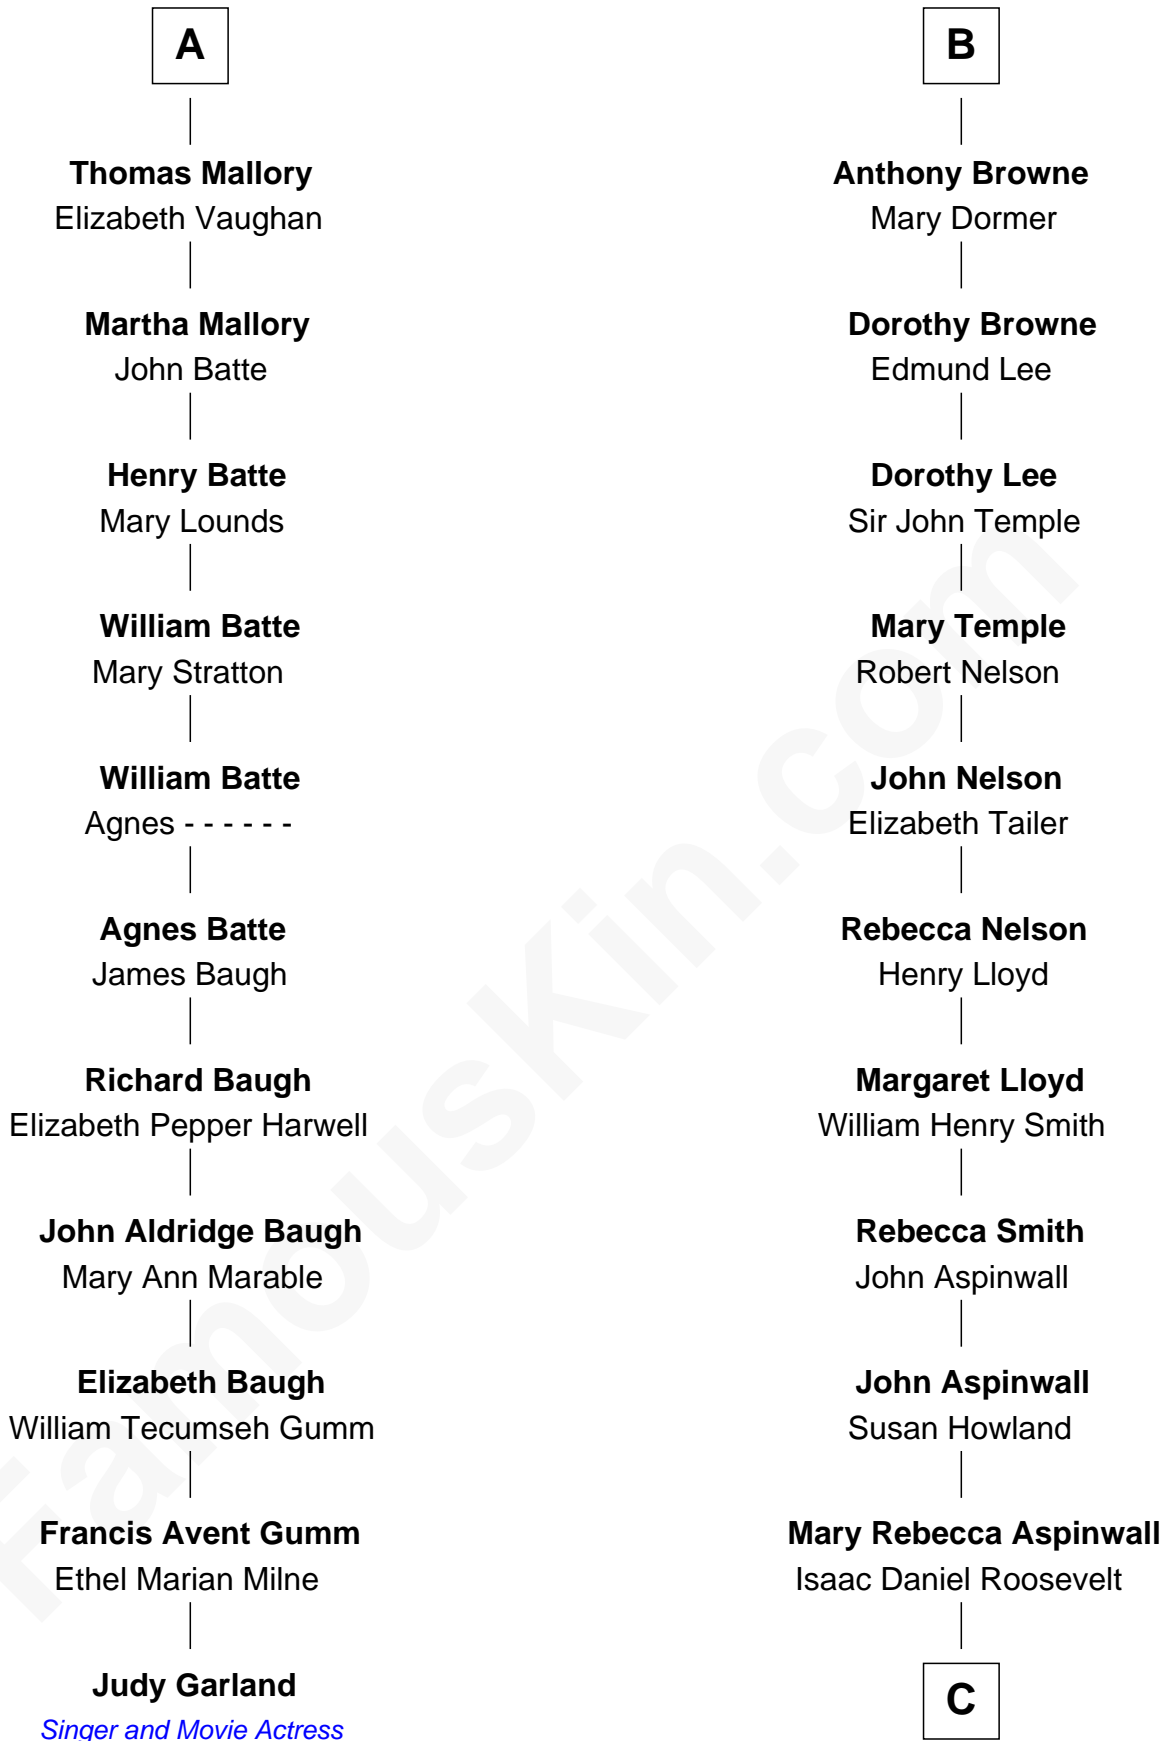

FamousKin.com Relationship Chart of

Judy Garland

Singer and Movie Actress

17th cousin 1 time removed of

Franklin D. Roosevelt

32nd U.S. President

Sir Roger le Strange

Aline Fitzalan

Lucy le Strange
Sir William Willoughby

Margery Willoughby
Sir William FitzHugh

Lora FitzHugh
Sir John Constable

Joan Constable
Sir William Mallory

Sir John Mallory
Margaret Thwaites

Sir William Mallory
Jane Norton

Sir William Mallory
Ursula Gale

A

John le Strange
Maud de Mohun

Richard le Strange
Elizabeth de Cobham

John le Strange
Jacquetta Woodville

Joan le Strange
George Stanley

Sir Thomas Stanley
Anne Hastings

Margaret Stanley
Robert Radcliffe

Jane Radcliffe
Anthony Browne

B

C

|
James Roosevelt

Sara Delano

|
Franklin D. Roosevelt

32nd U.S. President

FamousKin.com