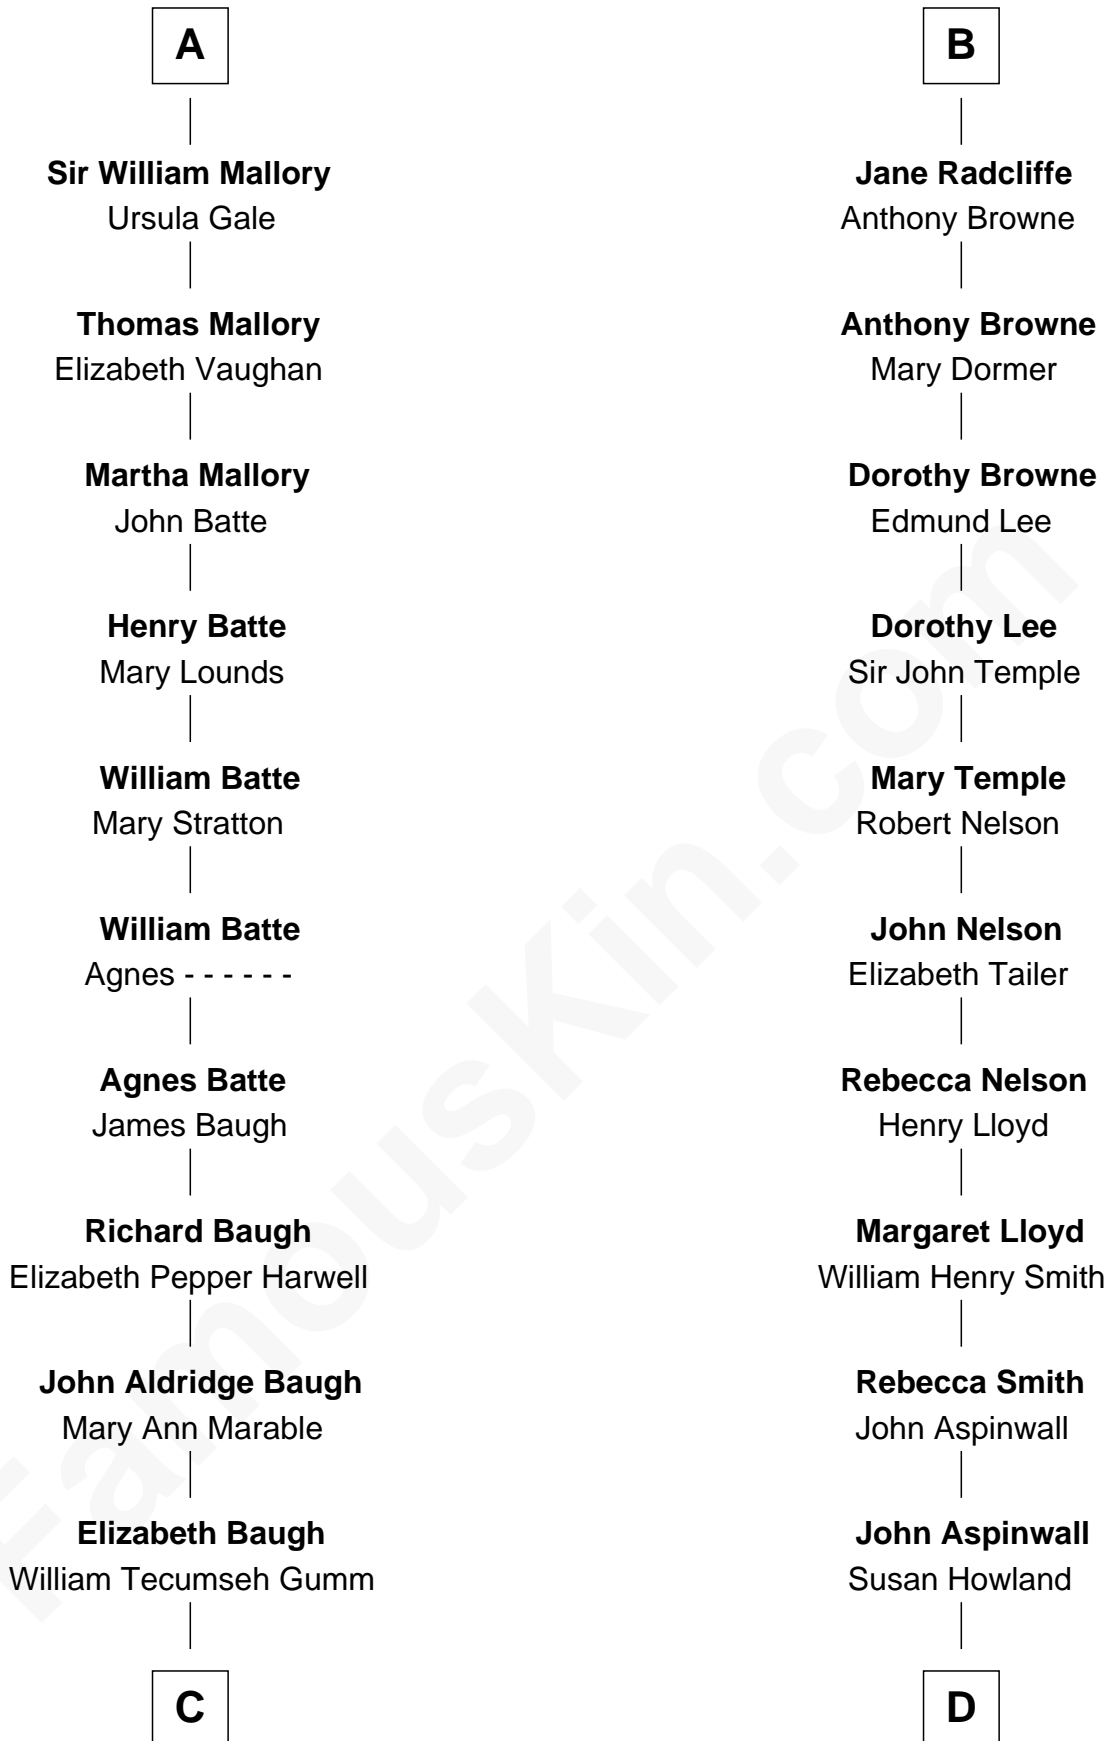

# FamousKin.com Relationship Chart of

**Judy Garland**

*Singer and Movie Actress*

18th cousin 1 time removed of

**Franklin D. Roosevelt**

*32nd U.S. President*

FamousKin.com