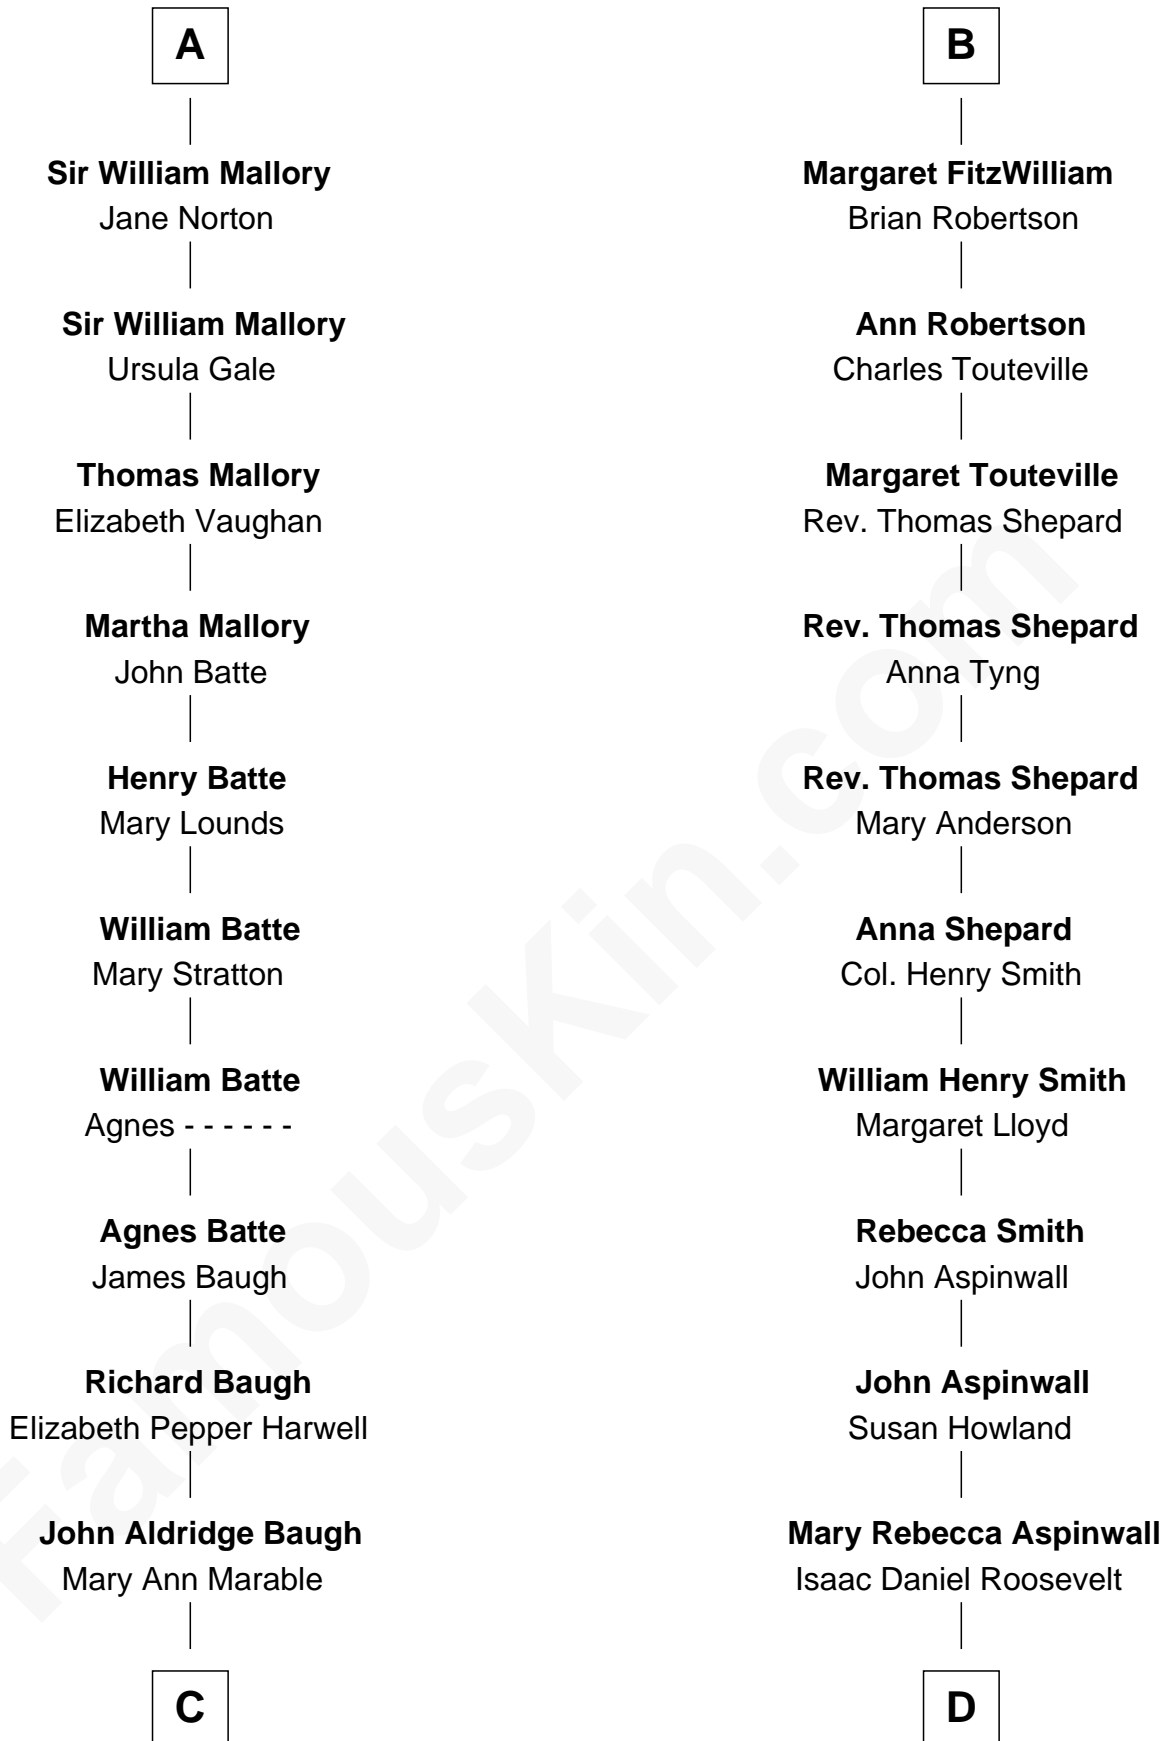

FamousKin.com Relationship Chart of

Judy Garland

Singer and Movie Actress

18th cousin 1 time removed of

Franklin D. Roosevelt

32nd U.S. President

Sir John Marmion

Maud de Furnival

FamousKin.com