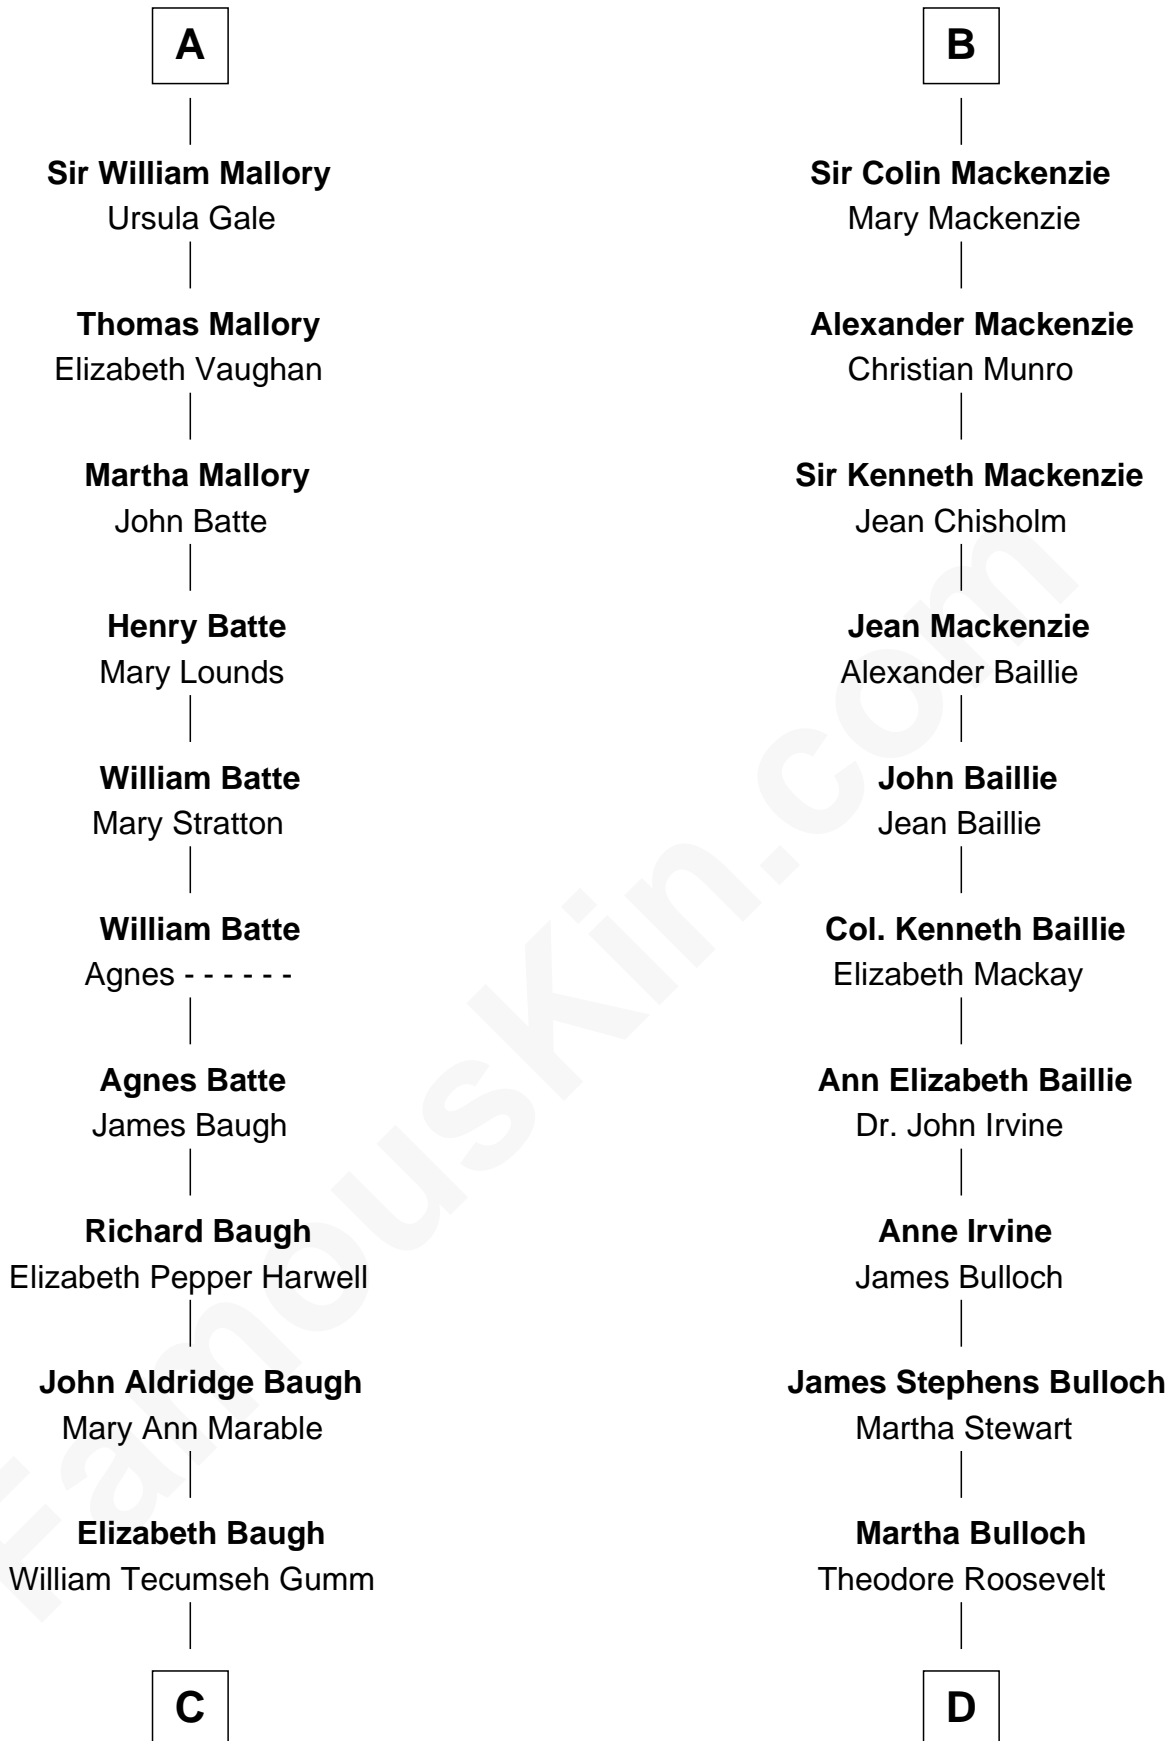

FamousKin.com Relationship Chart of

Judy Garland

Singer and Movie Actress

18th cousin of

Eleanor Roosevelt

First Lady of President Franklin D. Roosevelt

Edmund Fitzalan

Alice de Warenne

Eleanor Plantagenet

Alice Fitzalan

Sir Thomas de Holand

Margaret de Holand

Sir John Beaufort

Joan Beaufort

Sir James Stewart

John Stewart

Eleanor Sinclair

John Stewart

Janet Campbell

Elizabeth Stewart

Sir Kenneth Mackenzie

B

C

Francis Avent Gumm

Ethel Marian Milne

Judy Garland

Singer and Movie Actress

D

Elliott Roosevelt

Anna Rebecca Hall

Eleanor Roosevelt

First Lady of Franklin Roosevelt