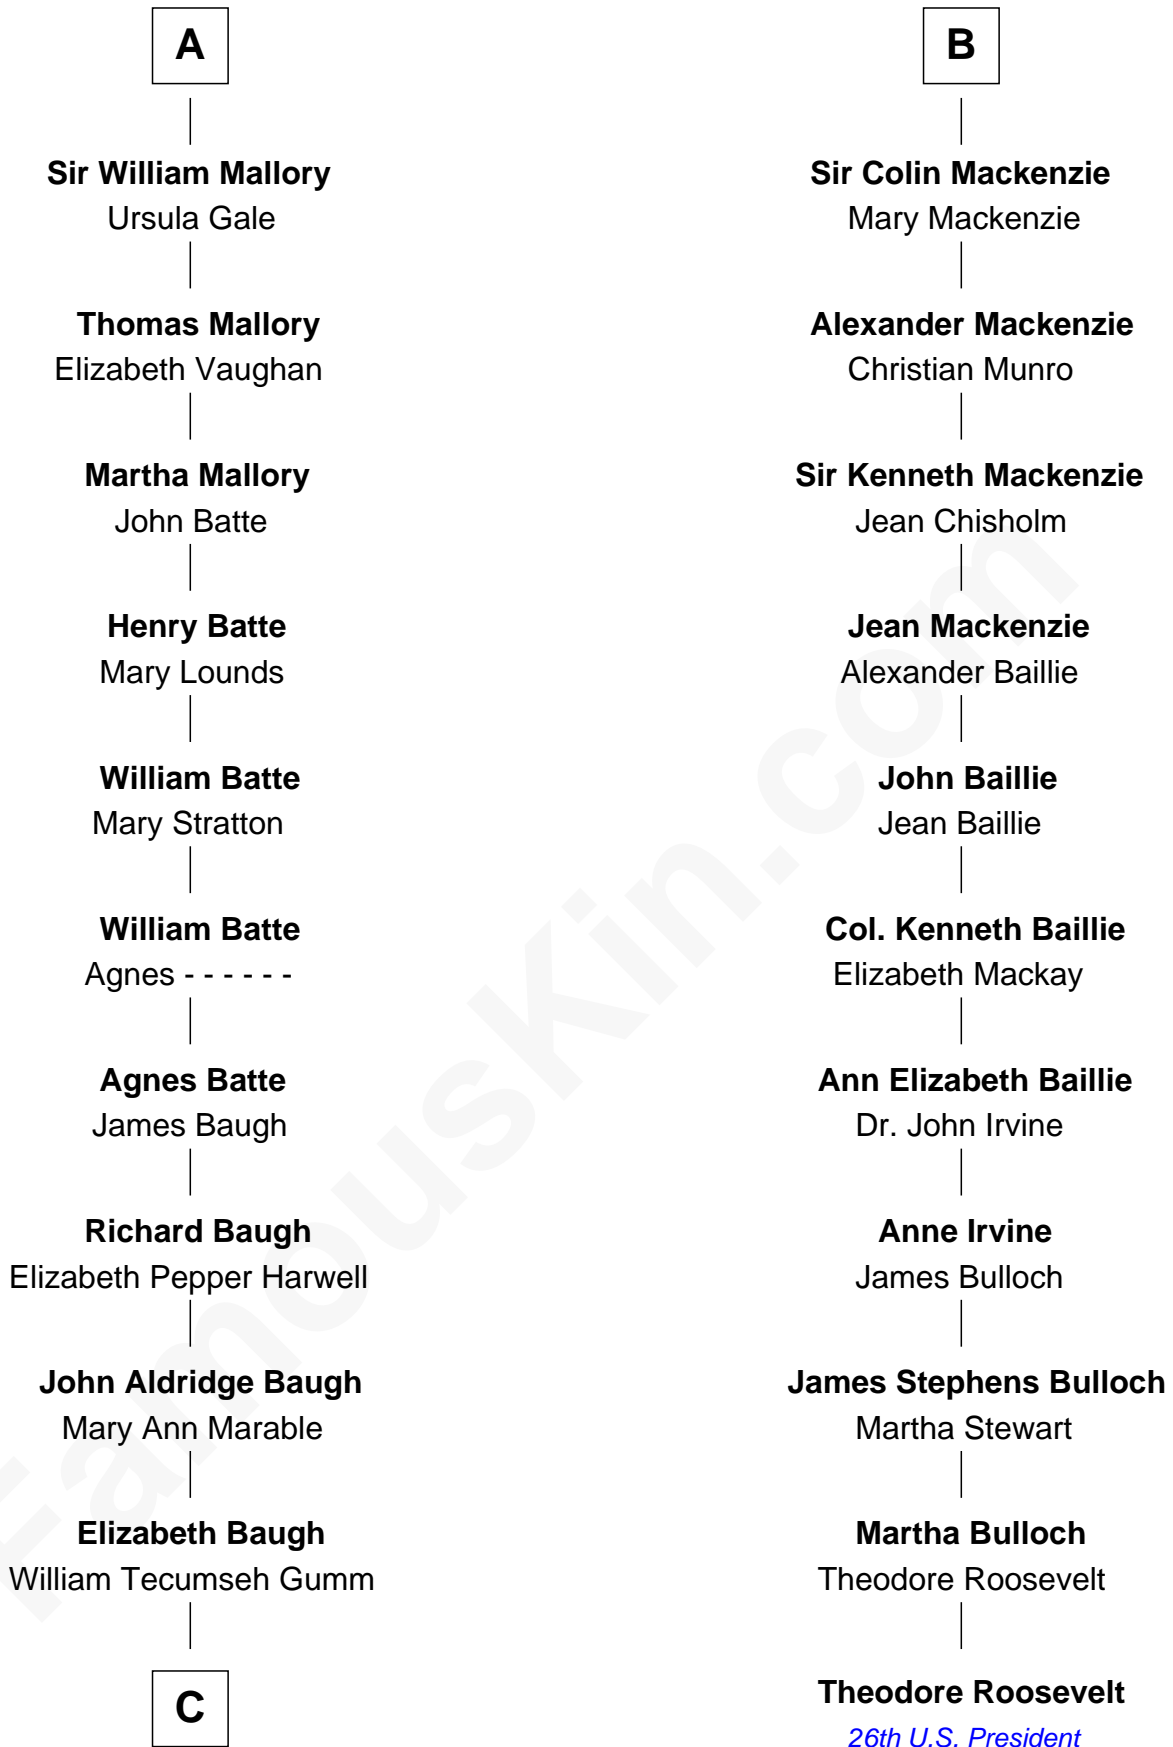

FamousKin.com Relationship Chart of

Judy Garland

Singer and Movie Actress

17th cousin 1 time removed of

Theodore Roosevelt

26th U.S. President

Edmund Fitzalan

Alice de Warenne

Joan Constable

Sir William Mallory

Sir John Mallory

Margaret Thwaites

Sir William Mallory

Jane Norton

A

Richard Fitzalan

Eleanor Plantagenet

Alice Fitzalan

Sir Thomas de Holand

Margaret de Holand

Sir John Beaufort

Joan Beaufort

Sir James Stewart

John Stewart

Eleanor Sinclair

John Stewart

Janet Campbell

Elizabeth Stewart

Sir Kenneth Mackenzie

B

C

Francis Avent Gumm