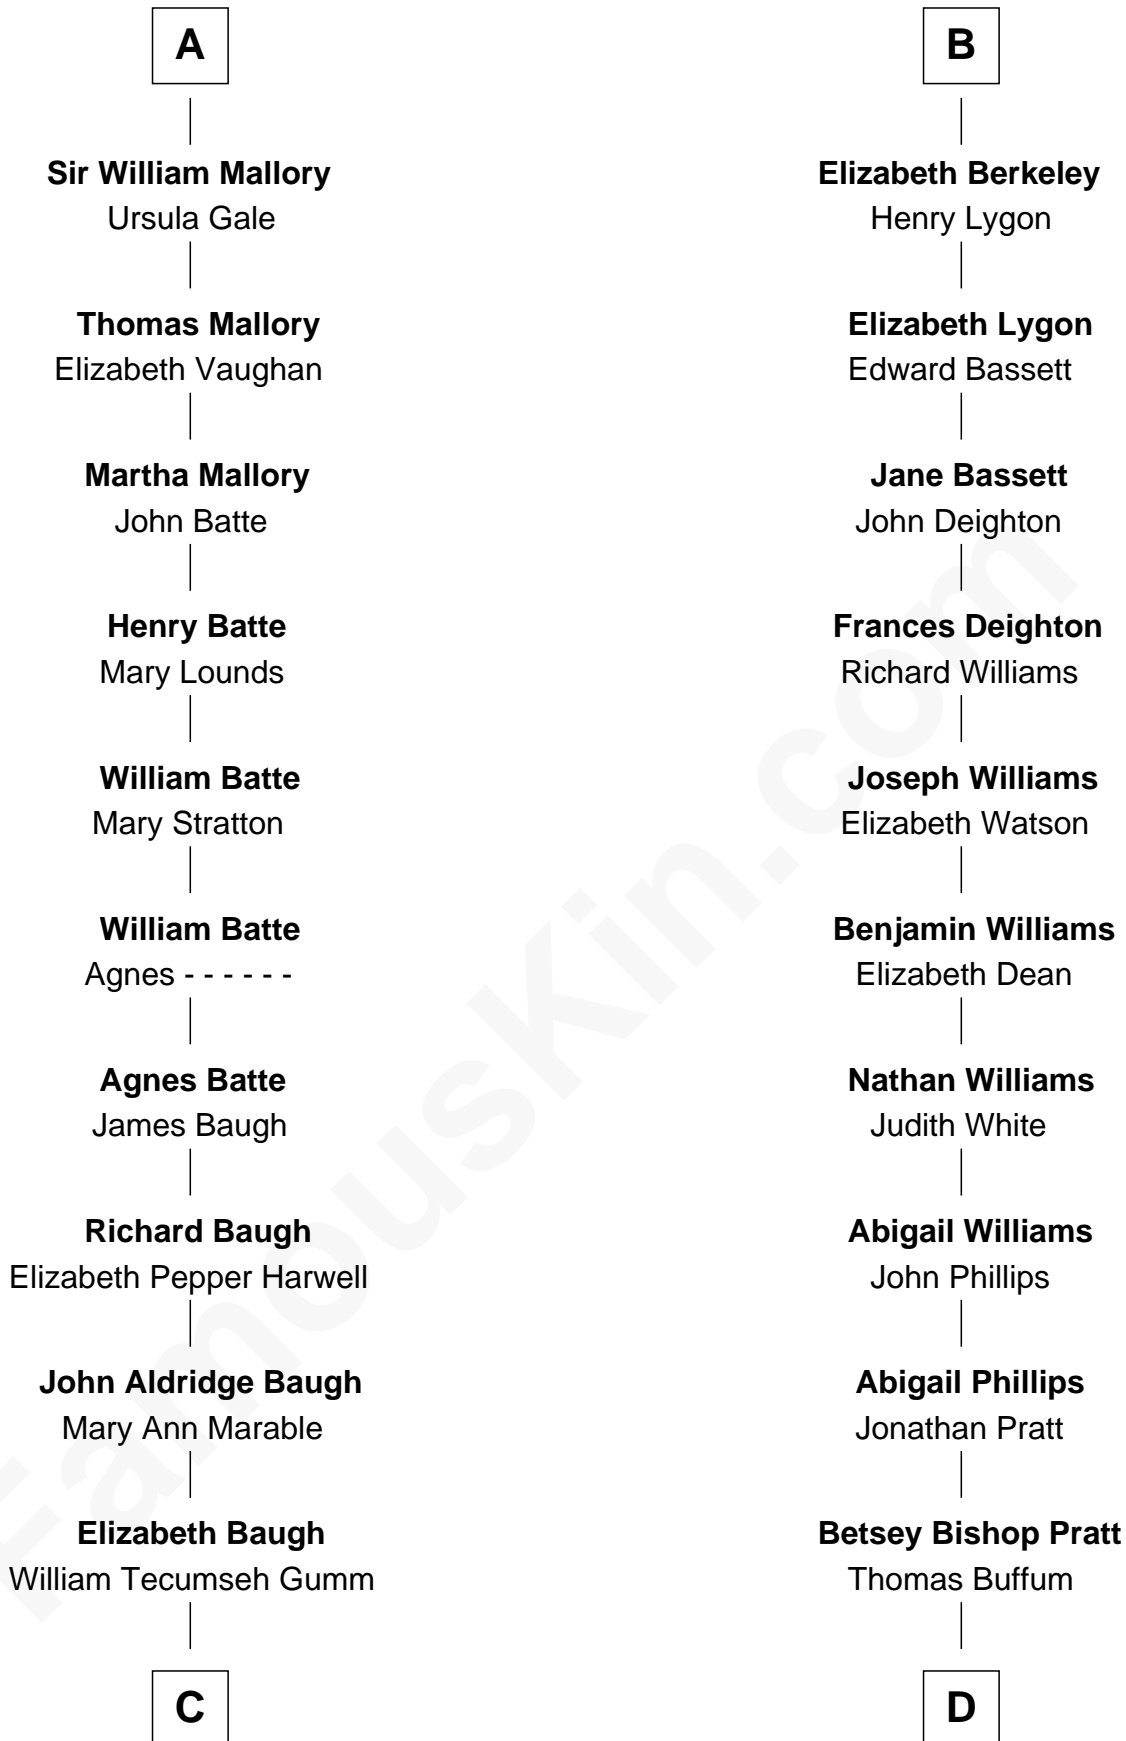

FamousKin.com Relationship Chart of

Judy Garland

Singer and Movie Actress

18th cousin 3 times removed of

James Taylor

Singer-Songwriter

Edmund Fitzalan

Alice de Warenne

Emily Roxanna Leonard

Stanford Lyman Haynes

Theodosia Haynes

Alexander Taylor

Dr. Isaac Montrose Taylor

Gertrude Arline Woodard

James Taylor

Singer-Songwriter