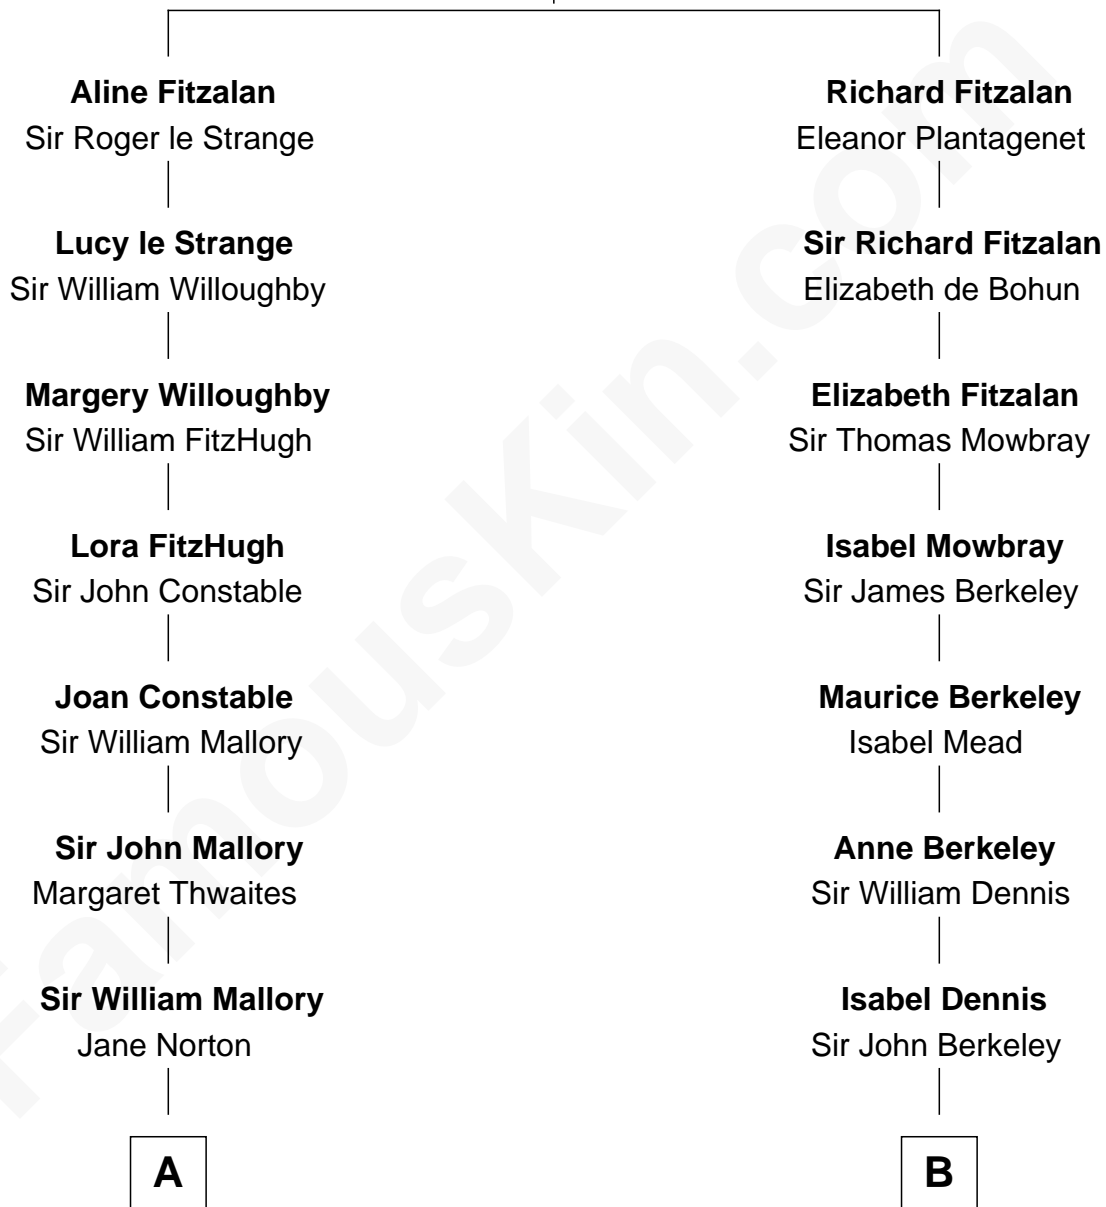

FamousKin.com Relationship Chart of

Judy Garland

Singer and Movie Actress

18th cousin 3 times removed of

James Taylor

Singer-Songwriter

Edmund Fitzalan

Alice de Warenne

Emily Roxanna Leonard

Stanford Lyman Haynes

Theodosia Haynes

Alexander Taylor

Dr. Isaac Montrose Taylor

Gertrude Arline Woodard

James Taylor

Singer-Songwriter