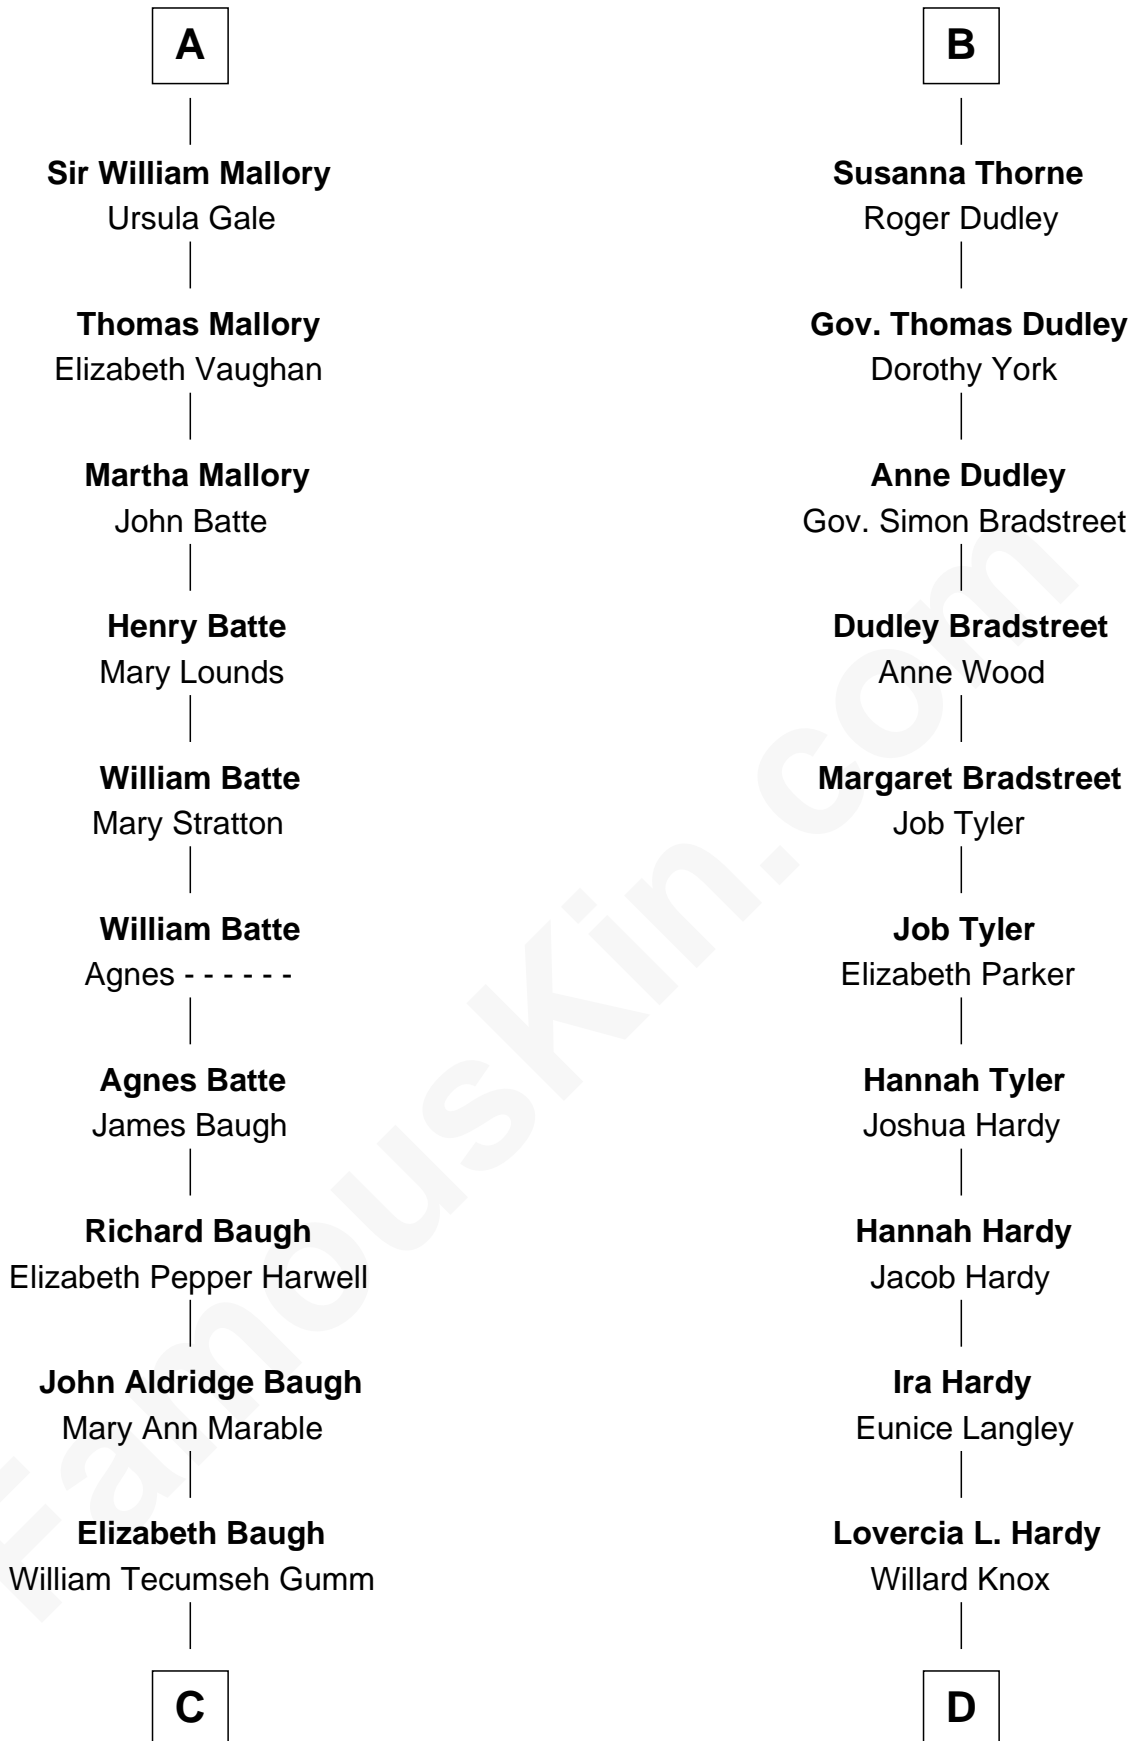

# FamousKin.com Relationship Chart of

**Judy Garland**

*Singer and Movie Actress*

18th cousin 2 times removed of

**James Taylor**

*Singer-Songwriter*

**Sir John Grey**

Avice Marmion

**Sir Robert Grey**  
Lora de St. Quintin

**Elizabeth Grey**  
Henry FitzHugh

**Sir William FitzHugh**  
Margery Willoughby

**Lora FitzHugh**  
Sir John Constable

**Joan Constable**  
Sir William Mallory

**Sir John Mallory**  
Margaret Thwaites

**Sir William Mallory**  
Jane Norton

**A**

**Maud Grey**

Sir Thomas Harcourt

**Sir Thomas Harcourt**  
Jane Fraunceys

**Sir Richard Harcourt**  
Edith St. Clair

**Alice Harcourt**  
William Bessiles

**Elizabeth Bessiles**  
Richard Fettiplace

**Anne Fettiplace**  
Edward Purefoy

**Mary Purefoy**  
Thomas Thorne

**B**

**C**

**Francis Avent Gumm**

Ethel Marian Milne

**Judy Garland**

*Singer and Movie Actress*