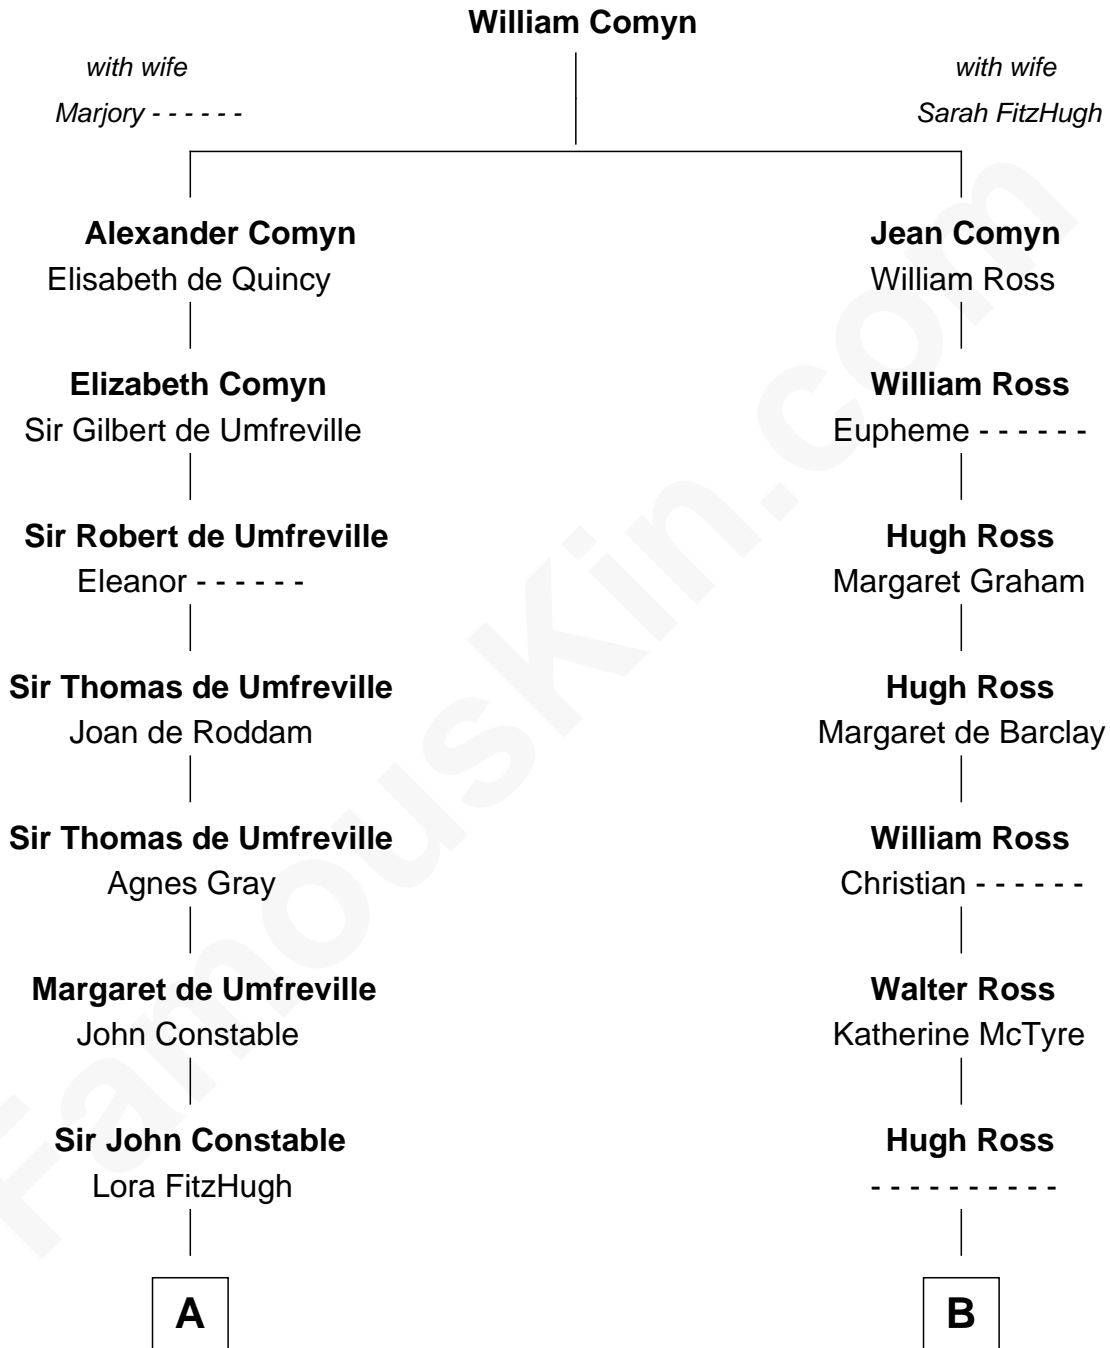

# FamousKin.com Relationship Chart of

**Judy Garland**

*Singer and Movie Actress*

17th cousin 4 times removed of

**George Ross**

*Signer of the Declaration of Independence*

**C**

Richard Baugh  
Elizabeth Pepper Harwell