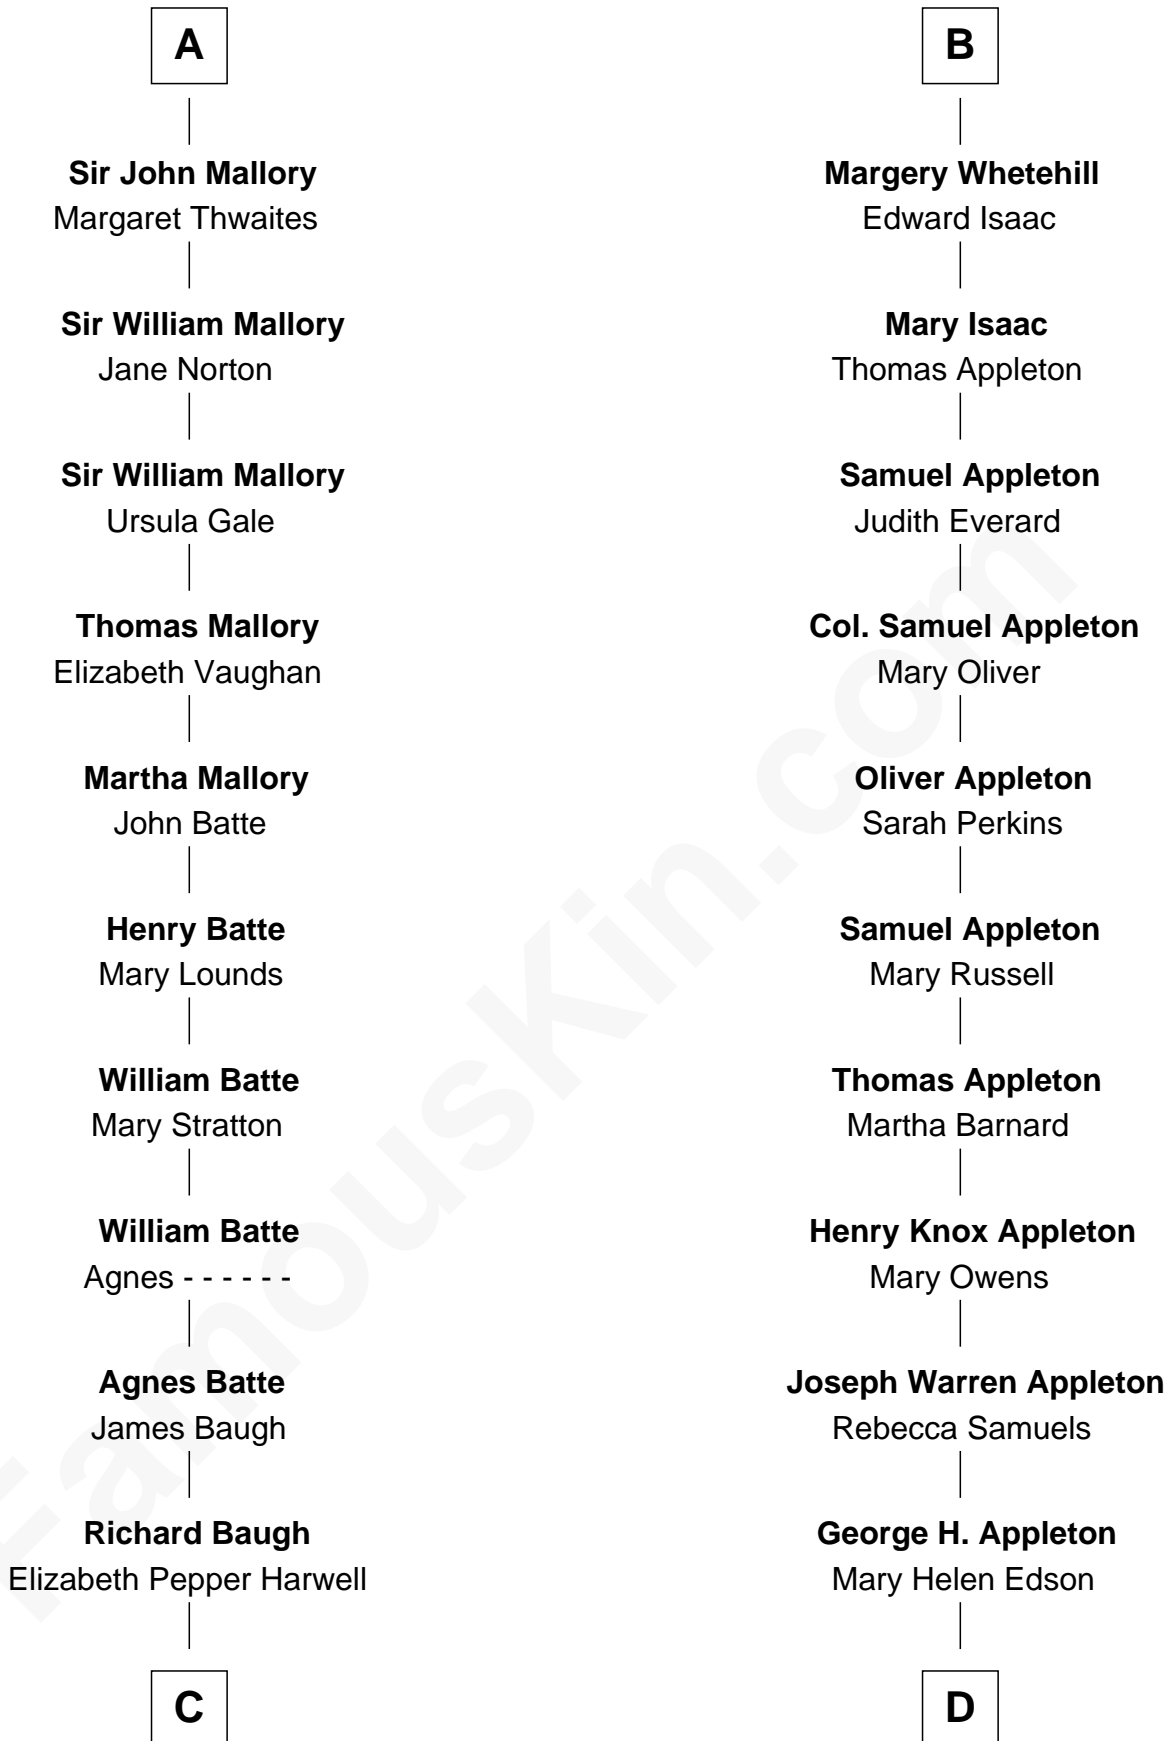

FamousKin.com Relationship Chart of

Judy Garland

Singer and Movie Actress

20th cousin of

Marie-Chantal Miller

Crown Princess of Greece

C

John Aldridge Baugh

Mary Ann Marable

Elizabeth Baugh

William Tecumseh Gumm

Francis Avent Gumm

Ethel Marian Milne

Judy Garland

Singer and Movie Actress

D