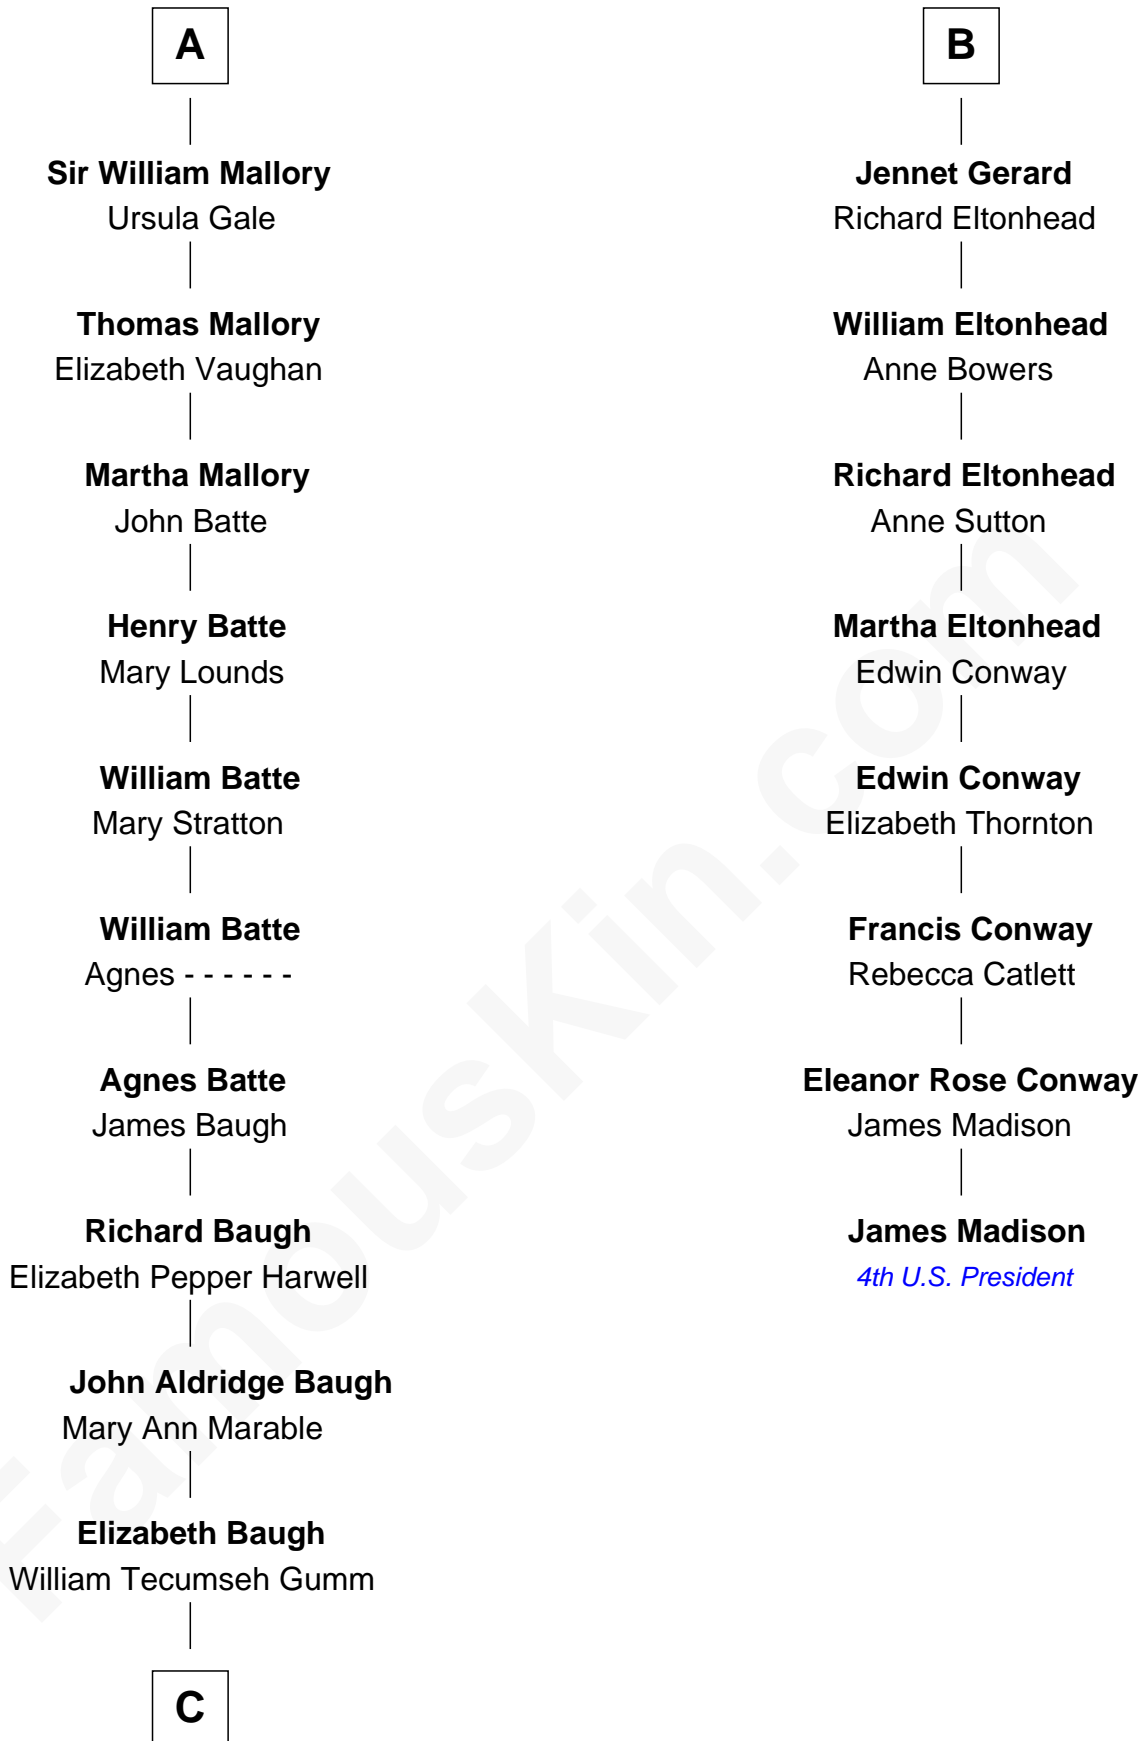

FamousKin.com Relationship Chart of

Judy Garland

Singer and Movie Actress

14th cousin 4 times removed of

James Madison

4th U.S. President

Edmund Fitzalan

Alice de Warenne

Joan Constable

Sir William Mallory

Sir John Mallory

Margaret Thwaites

Sir William Mallory

Jane Norton

A

Richard Fitzalan

Eleanor Plantagenet

Sir Richard Fitzalan

Elizabeth de Bohun

Elizabeth Fitzalan

Sir Robert Goushill

Joan Goushill

Sir Thomas Stanley

Katherine Stanley

Sir John Savage

Dulcia Savage

Sir Henry Bold

Maud Bold

Thomas Gerard

B

C

Francis Avent Gumm