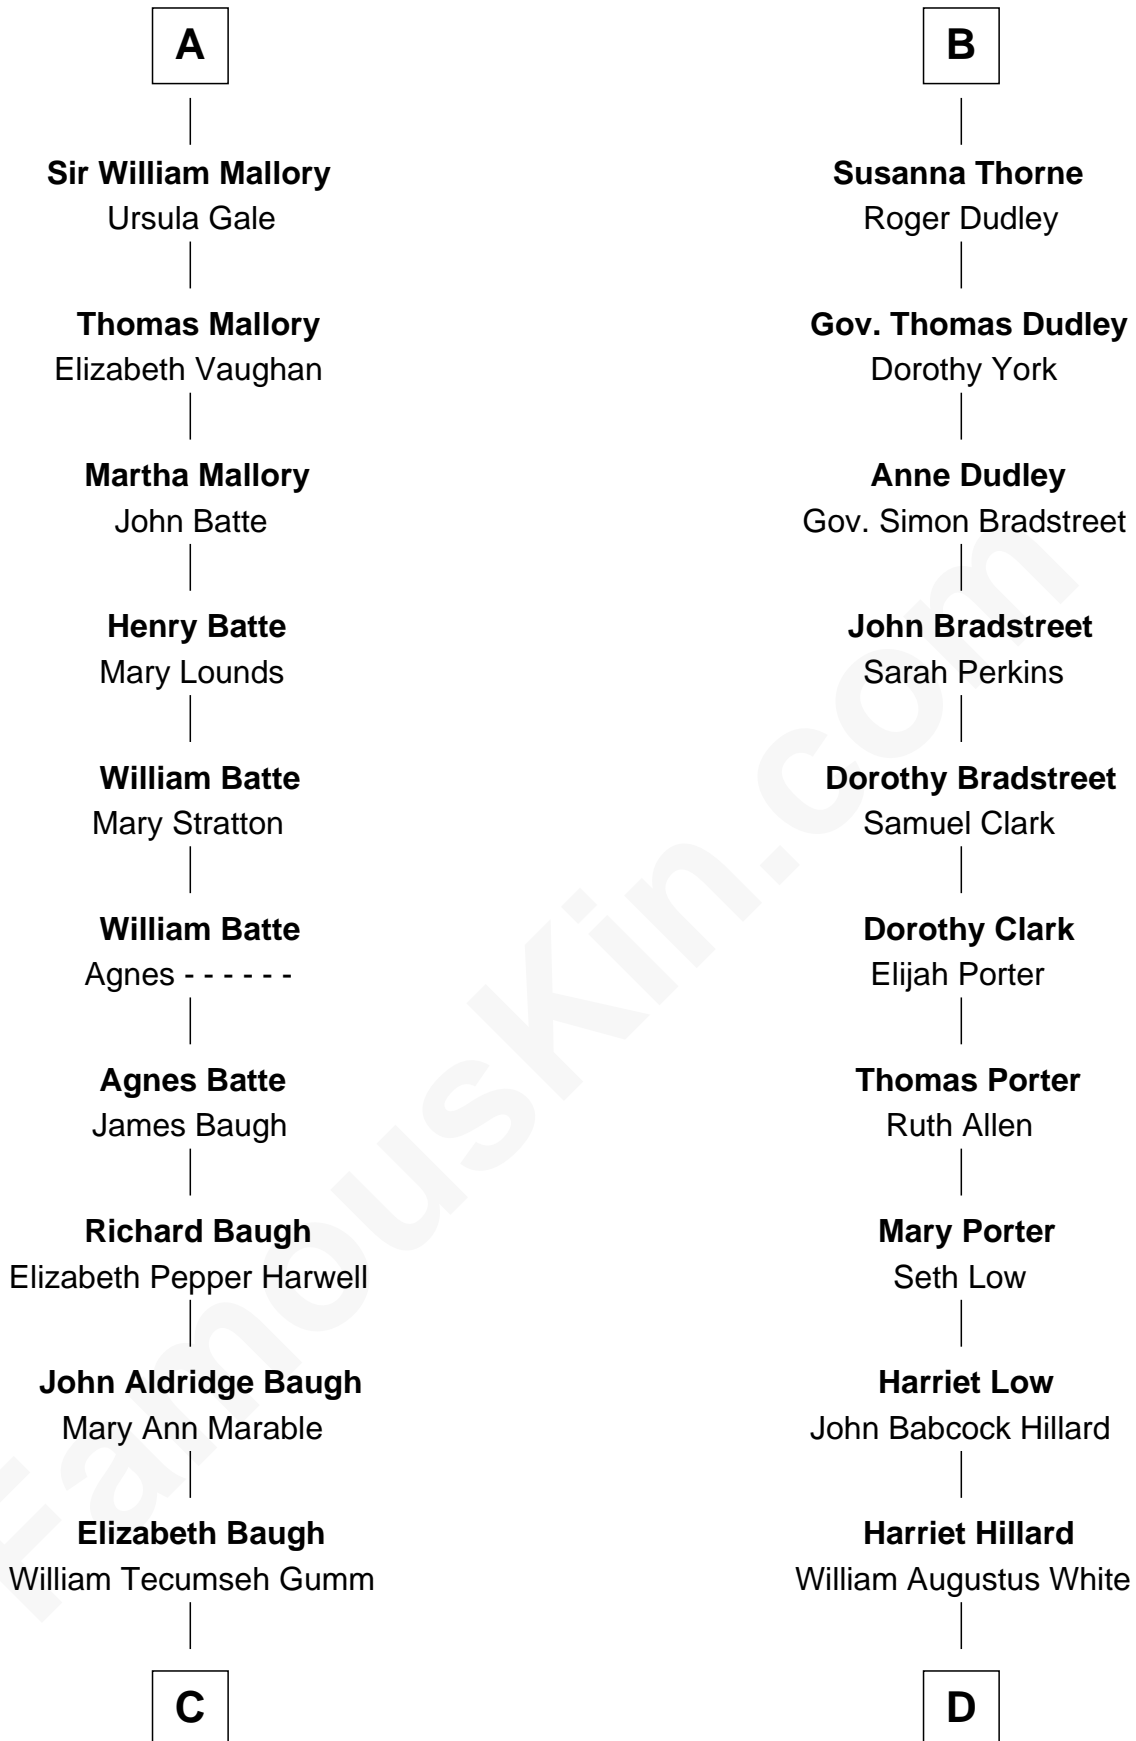

FamousKin.com Relationship Chart of

Judy Garland

Singer and Movie Actress

18th cousin 1 time removed of

Bill Weld

68th Governor of Massachusetts

Sir John Grey

Avice Marmion

David Weld

Mary Blake Nichols

Bill Weld

68th Governor of Massachusetts

FamousKin.com