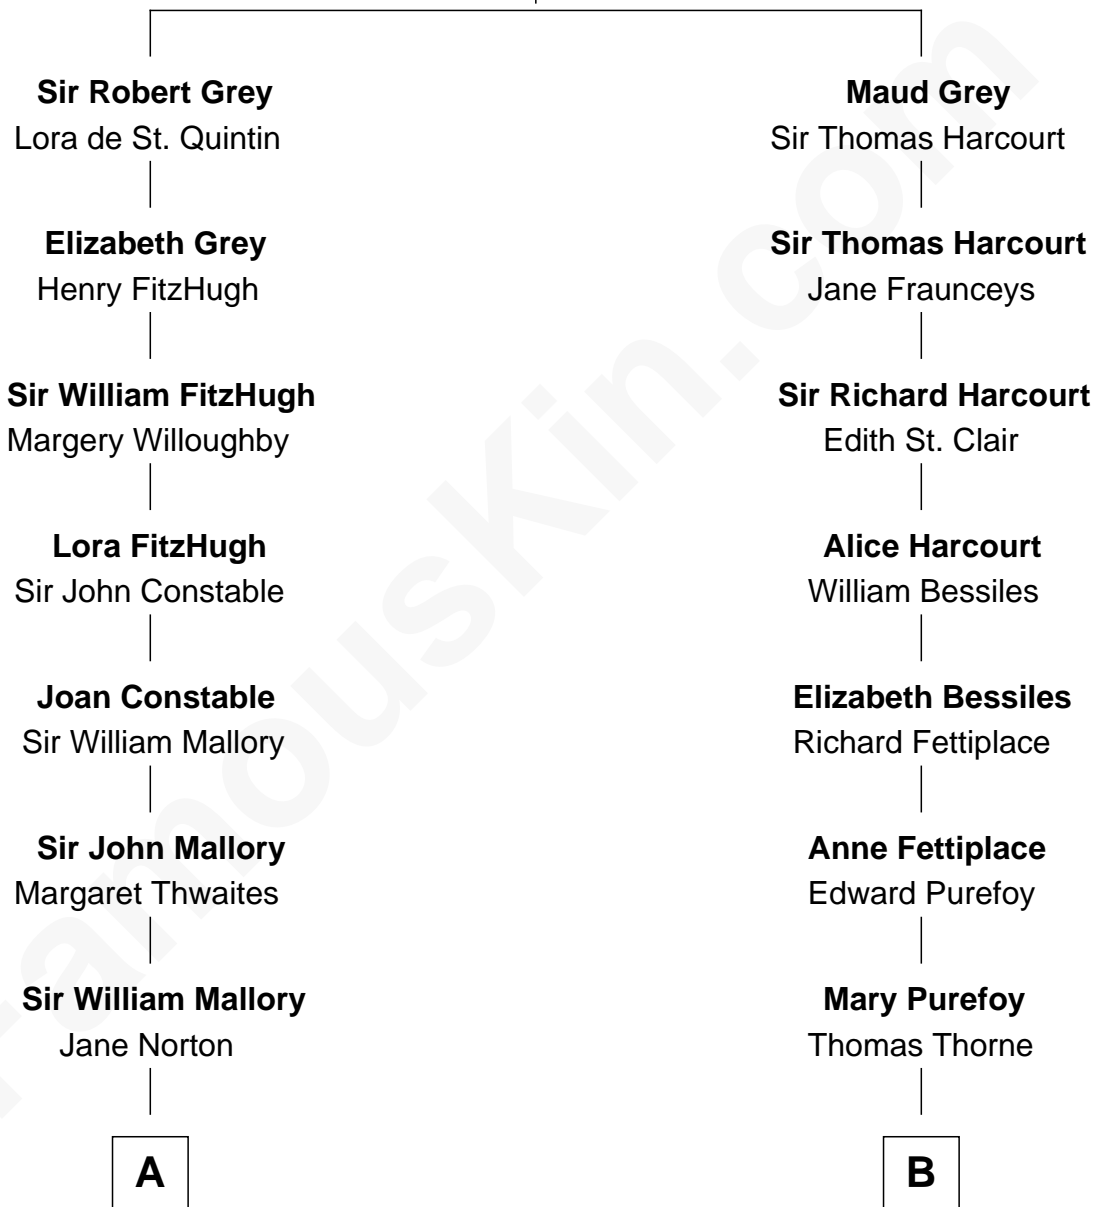

FamousKin.com Relationship Chart of

Judy Garland

Singer and Movie Actress

18th cousin 1 time removed of

Bill Weld

68th Governor of Massachusetts

Sir John Grey

Avice Marmion

David Weld

Mary Blake Nichols

Bill Weld

68th Governor of Massachusetts

FamousKin.com