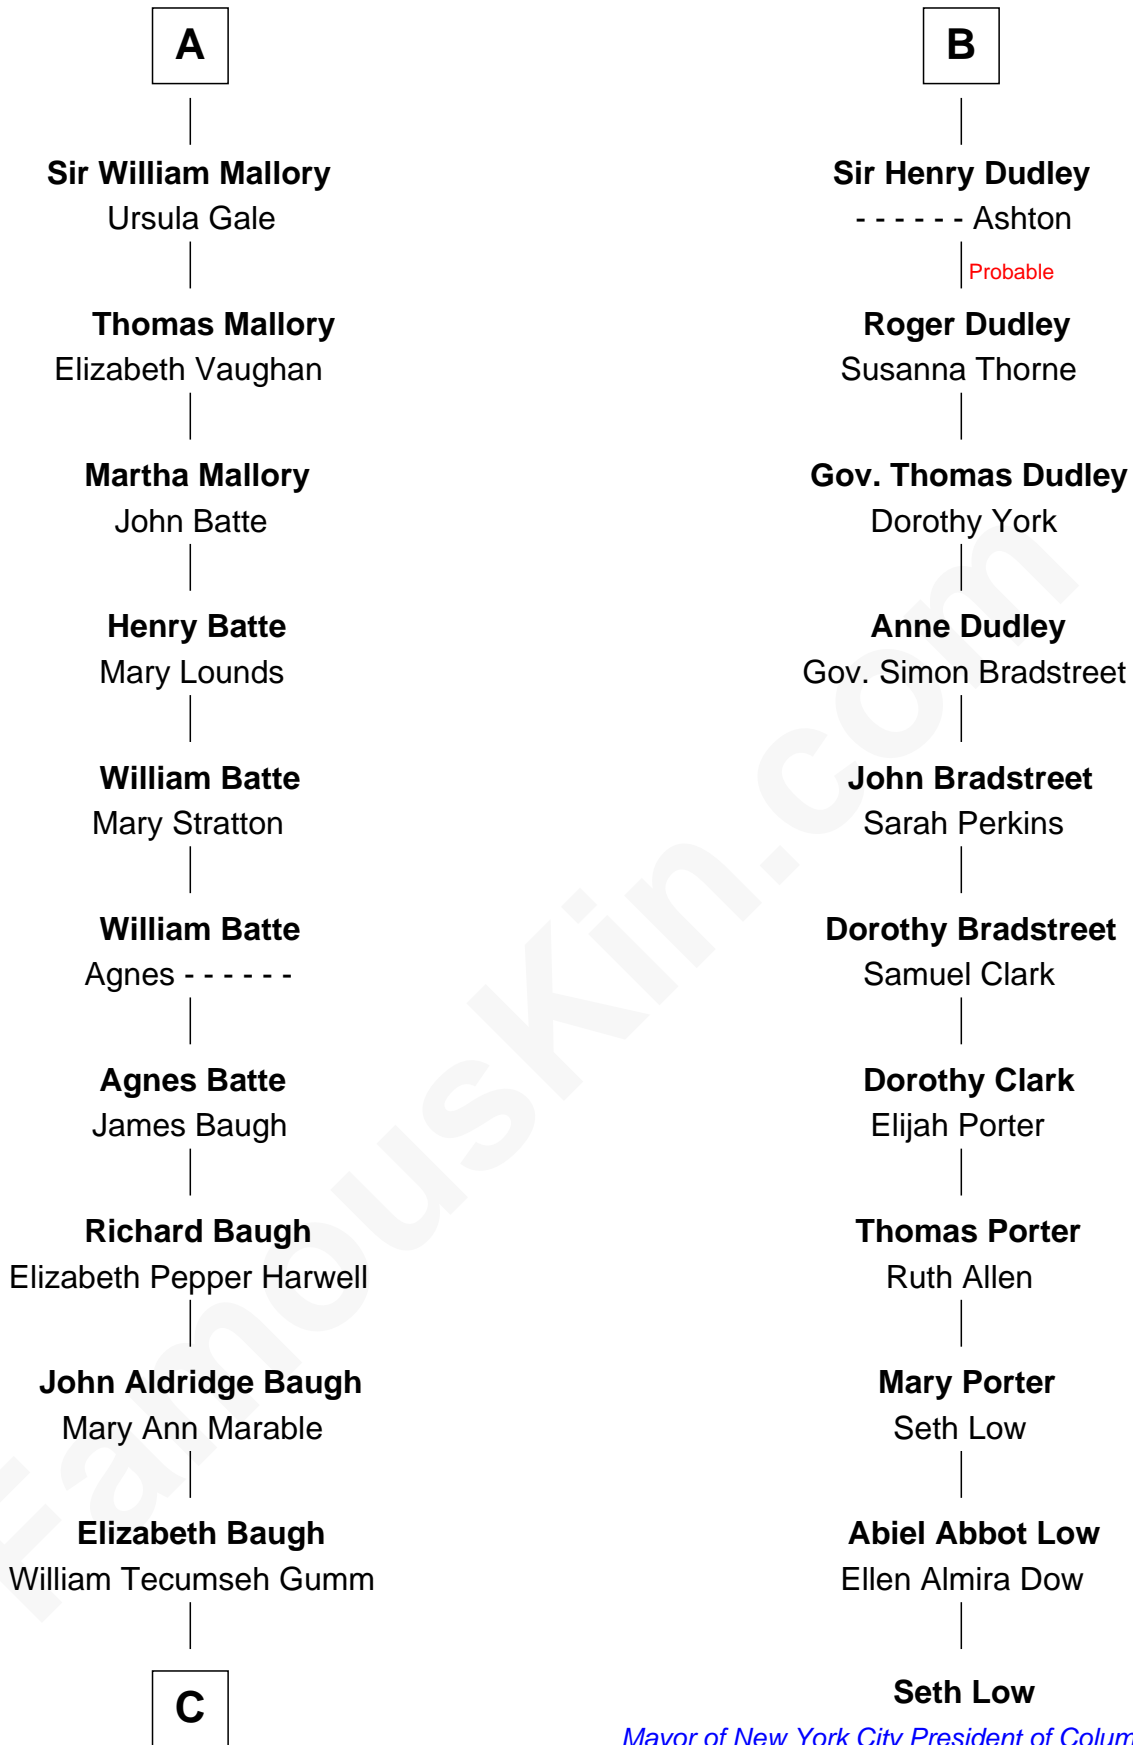

# FamousKin.com Relationship Chart of

**Judy Garland**

*Singer and Movie Actress*

17th cousin 1 time removed of

**Seth Low**

*Mayor of New York City President of Columbia University*

**Edmund Fitzalan**

Alice de Warenne

*Mayor of New York City President of Columbia University*

**C**

Francis Avent Gumm

Ethel Marian Milne

**Judy Garland**

*Singer and Movie Actress*

FamousKin.com