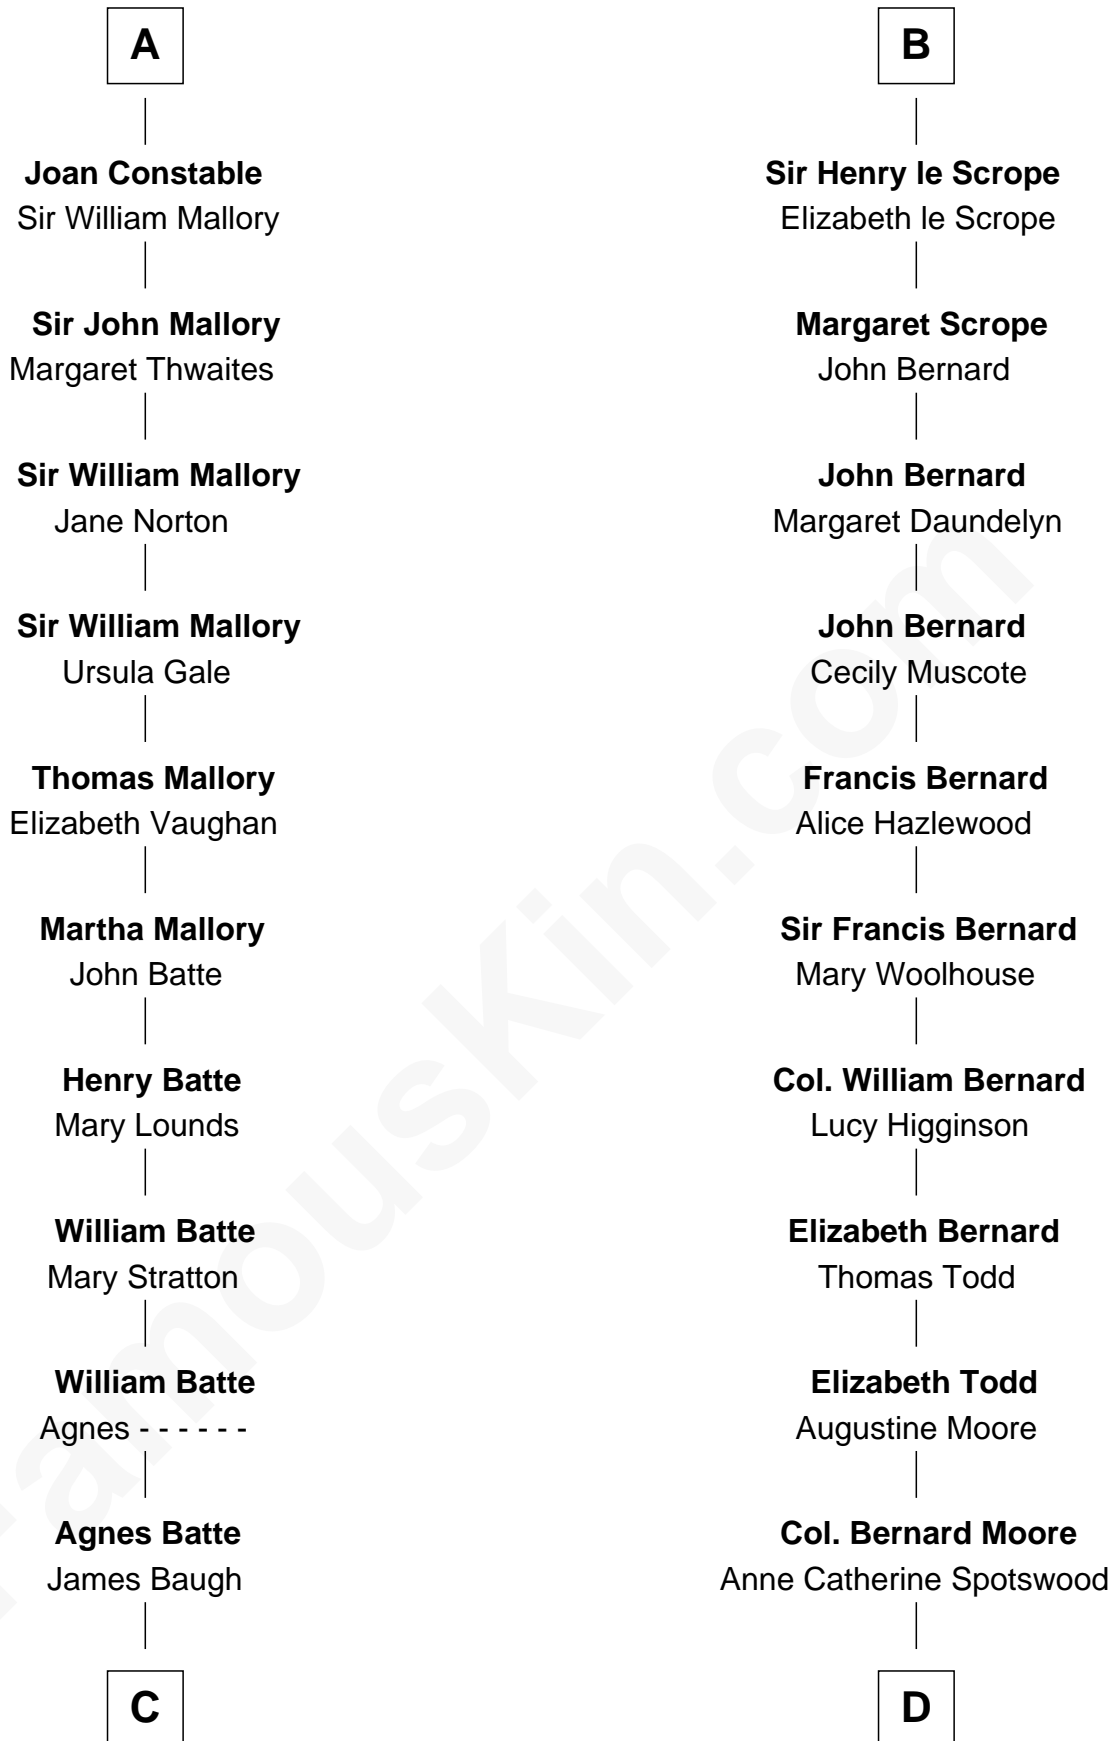

FamousKin.com Relationship Chart of

Judy Garland

Singer and Movie Actress

20th cousin 1 time removed of

Helen Keller

Author and Activist

Sir Roger de Quincy
Helen of Galloway

Elisabeth de Quincy
Alexander Comyn

Margaret de Neville
Sir Richard Scrope

A

B

C

Richard Baugh
Elizabeth Pepper Harwell

John Aldridge Baugh
Mary Ann Marable

Elizabeth Baugh
William Tecumseh Gumm

Francis Avent Gumm
Ethel Marian Milne

Judy Garland
Singer and Movie Actress

D

Col. Alexander Spotswood Moore
Elizabeth Aylett

Mary Fairfax Moore
David Keller

Arthur Henley Keller
Kate Adams

Helen Keller
Author and Activist