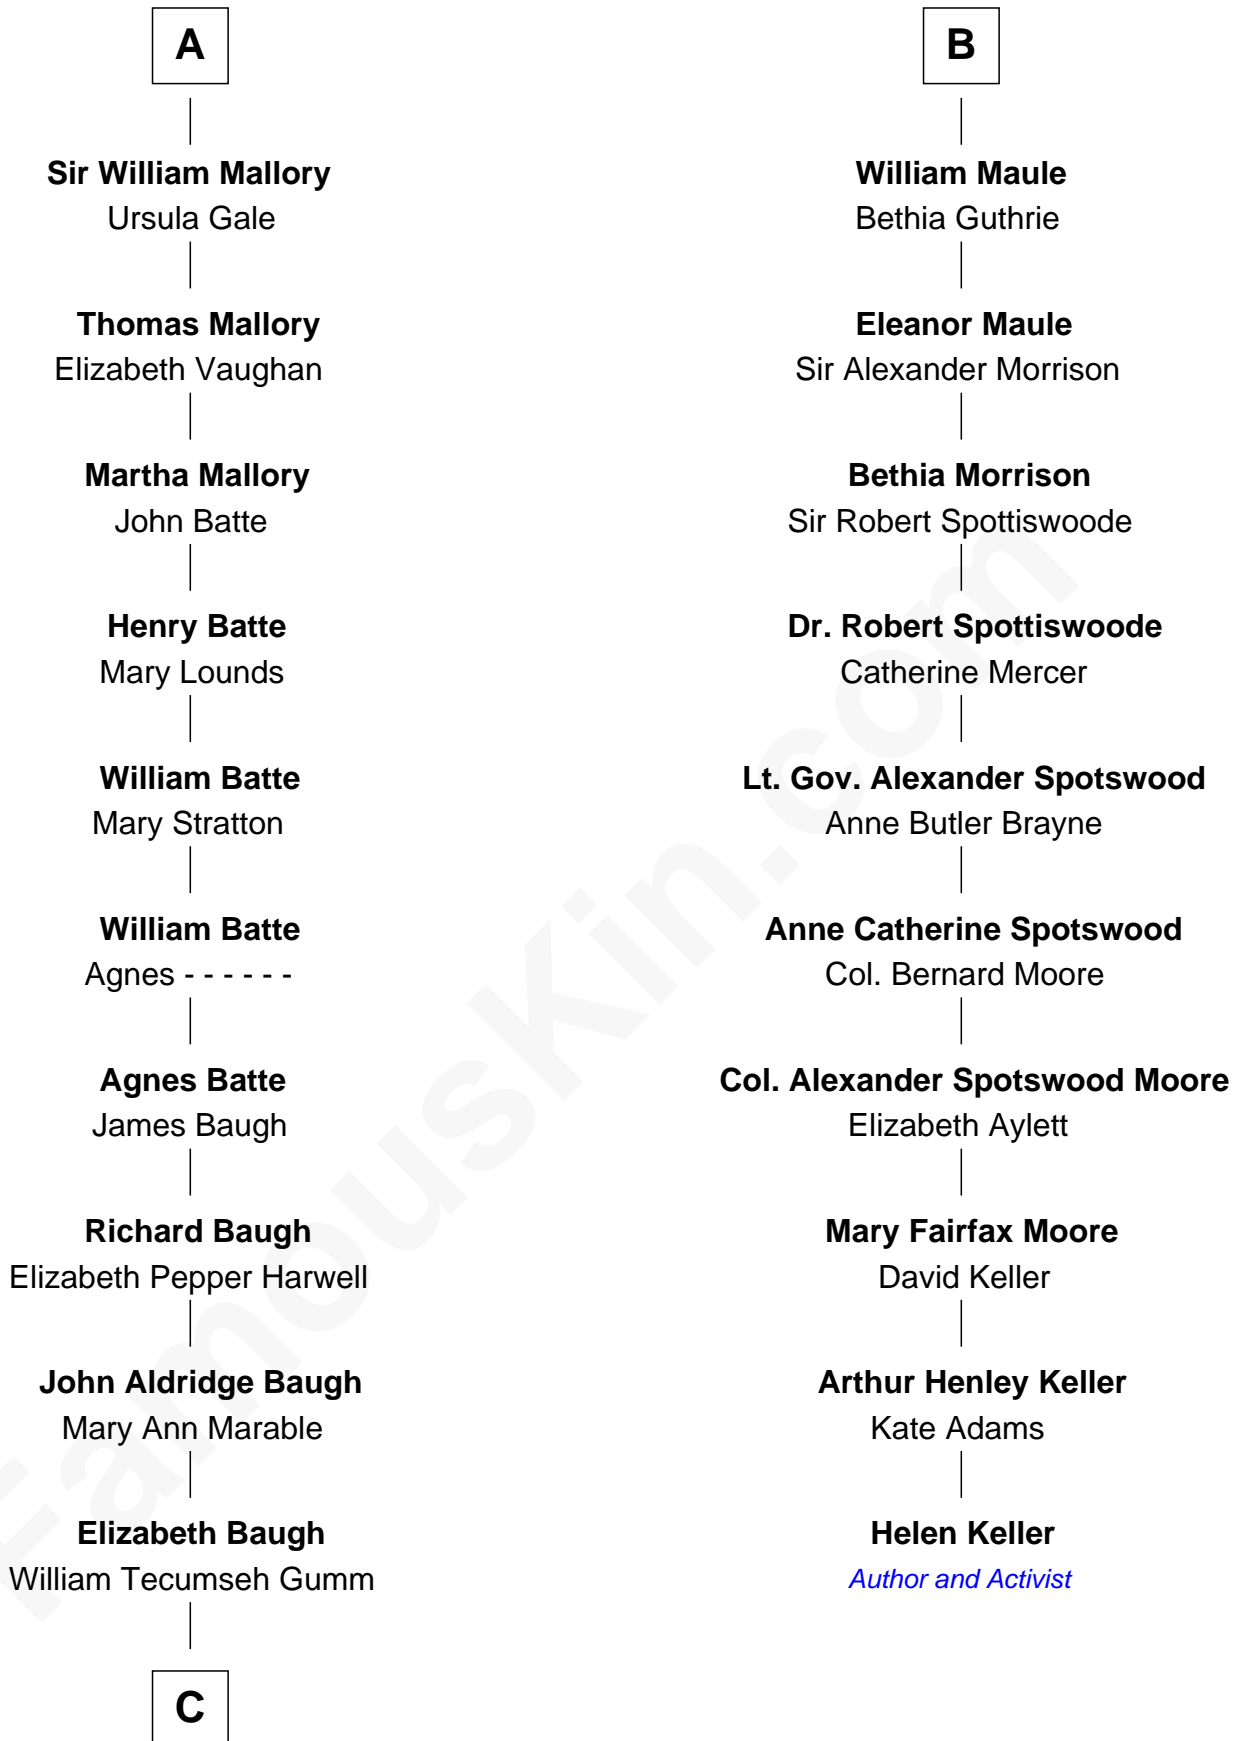

FamousKin.com Relationship Chart of

Judy Garland

Singer and Movie Actress

16th cousin 2 times removed of

Helen Keller

Author and Activist

Edmund Fitzalan

Alice de Warenne