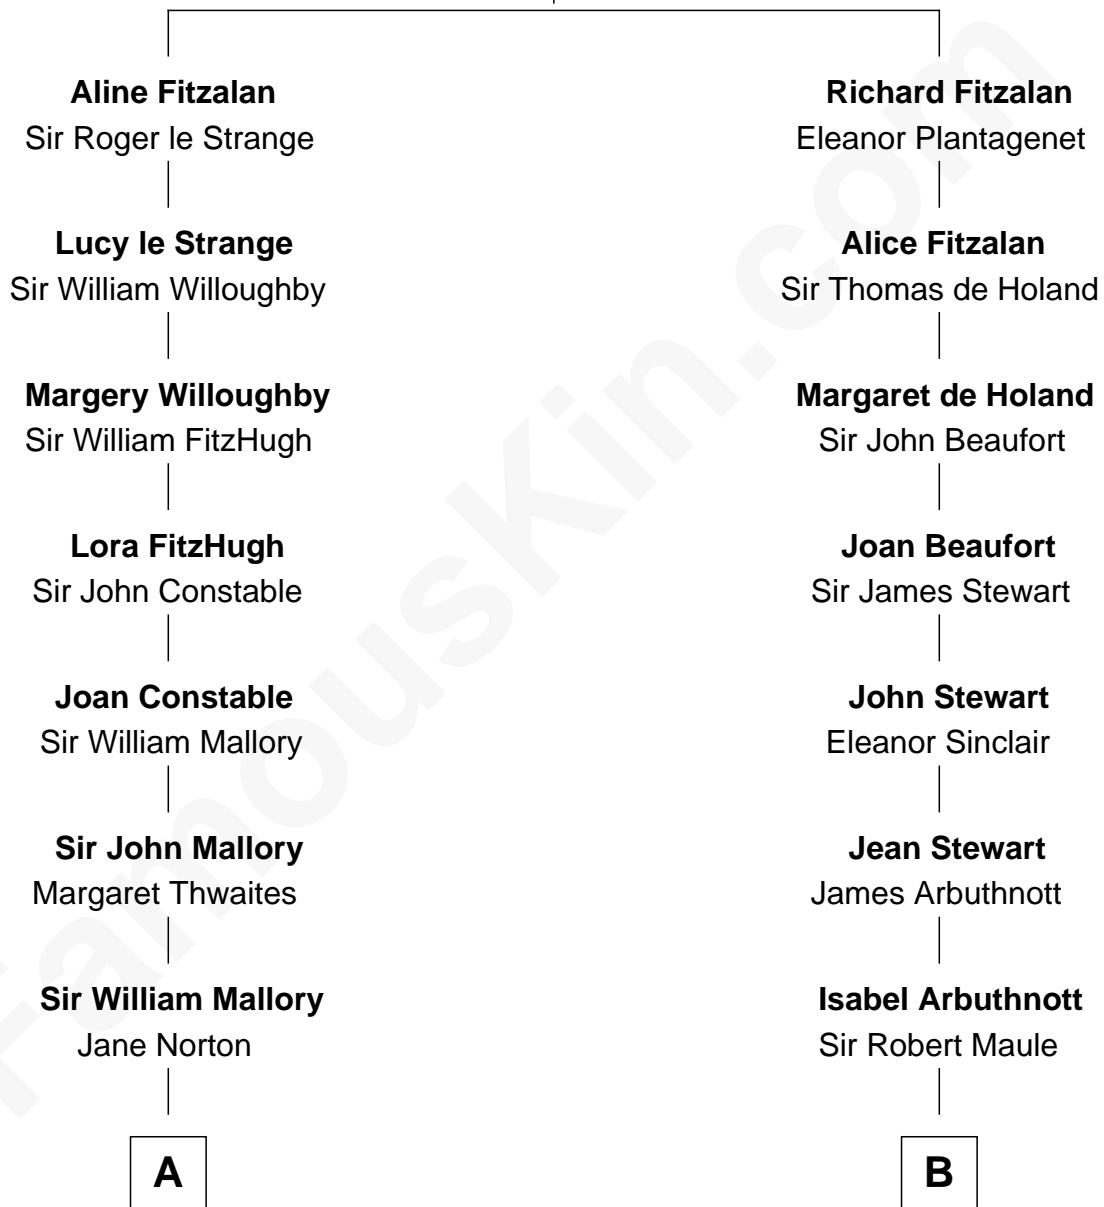

FamousKin.com Relationship Chart of

Judy Garland

Singer and Movie Actress

16th cousin 2 times removed of

Helen Keller

Author and Activist

Edmund Fitzalan

Alice de Warenne