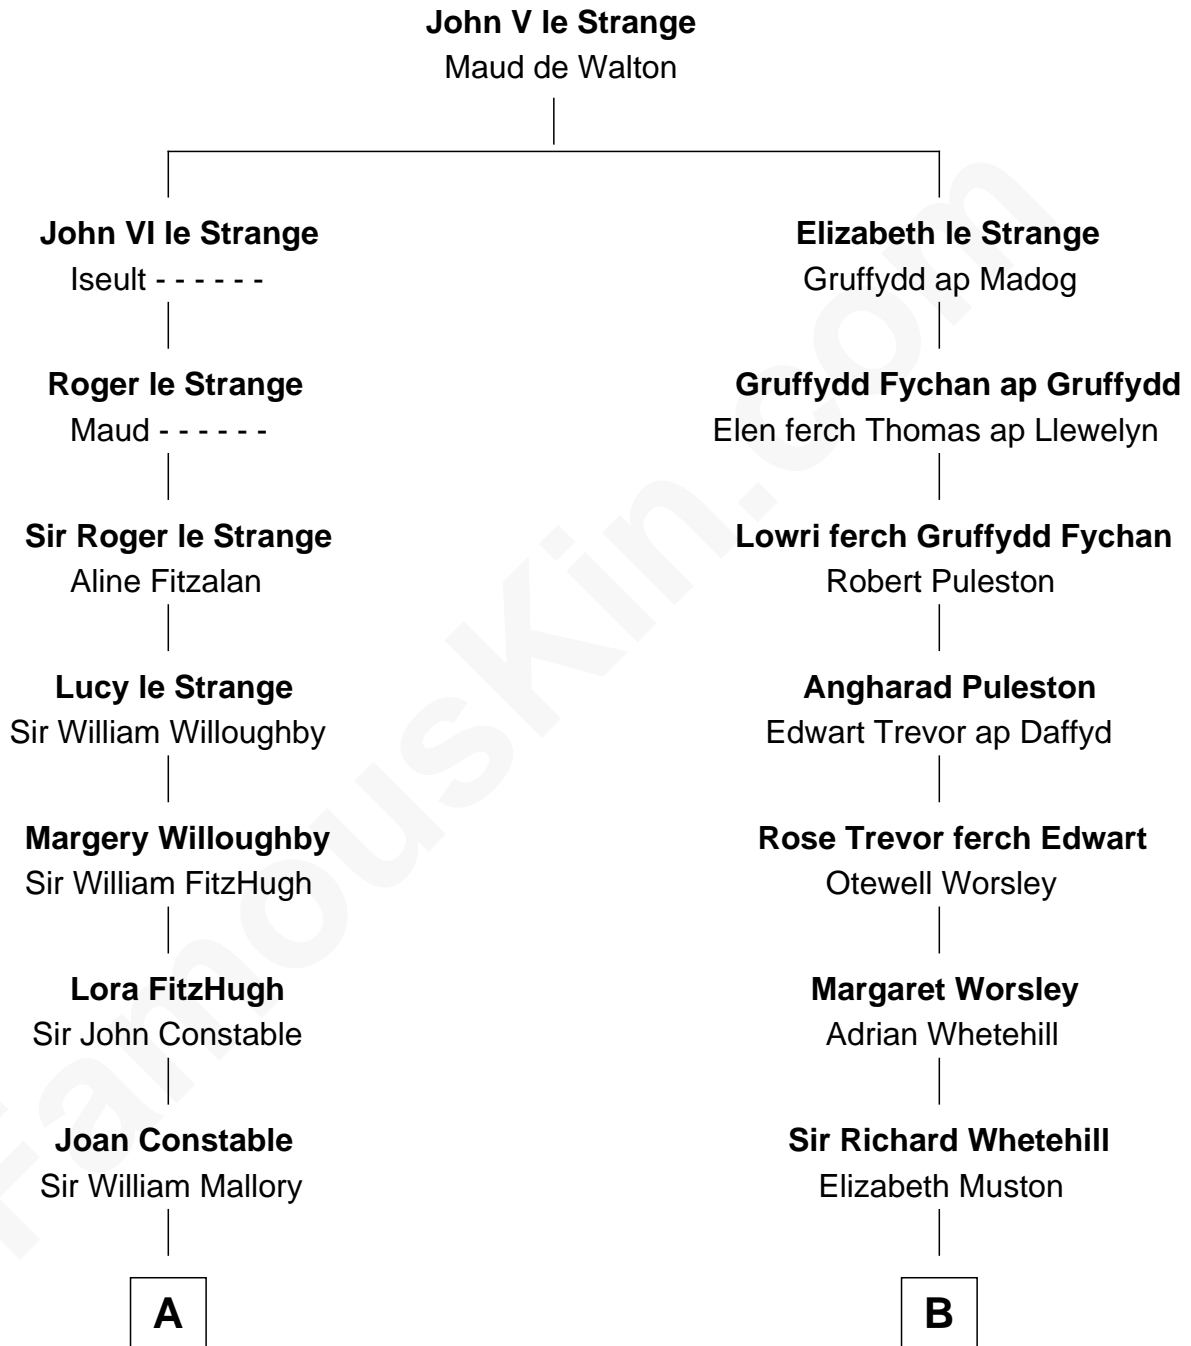

FamousKin.com Relationship Chart of

Judy Garland

Singer and Movie Actress

18th cousin 2 times removed of

Leverett Saltonstall

55th Governor of Massachusetts

FamousKin.com