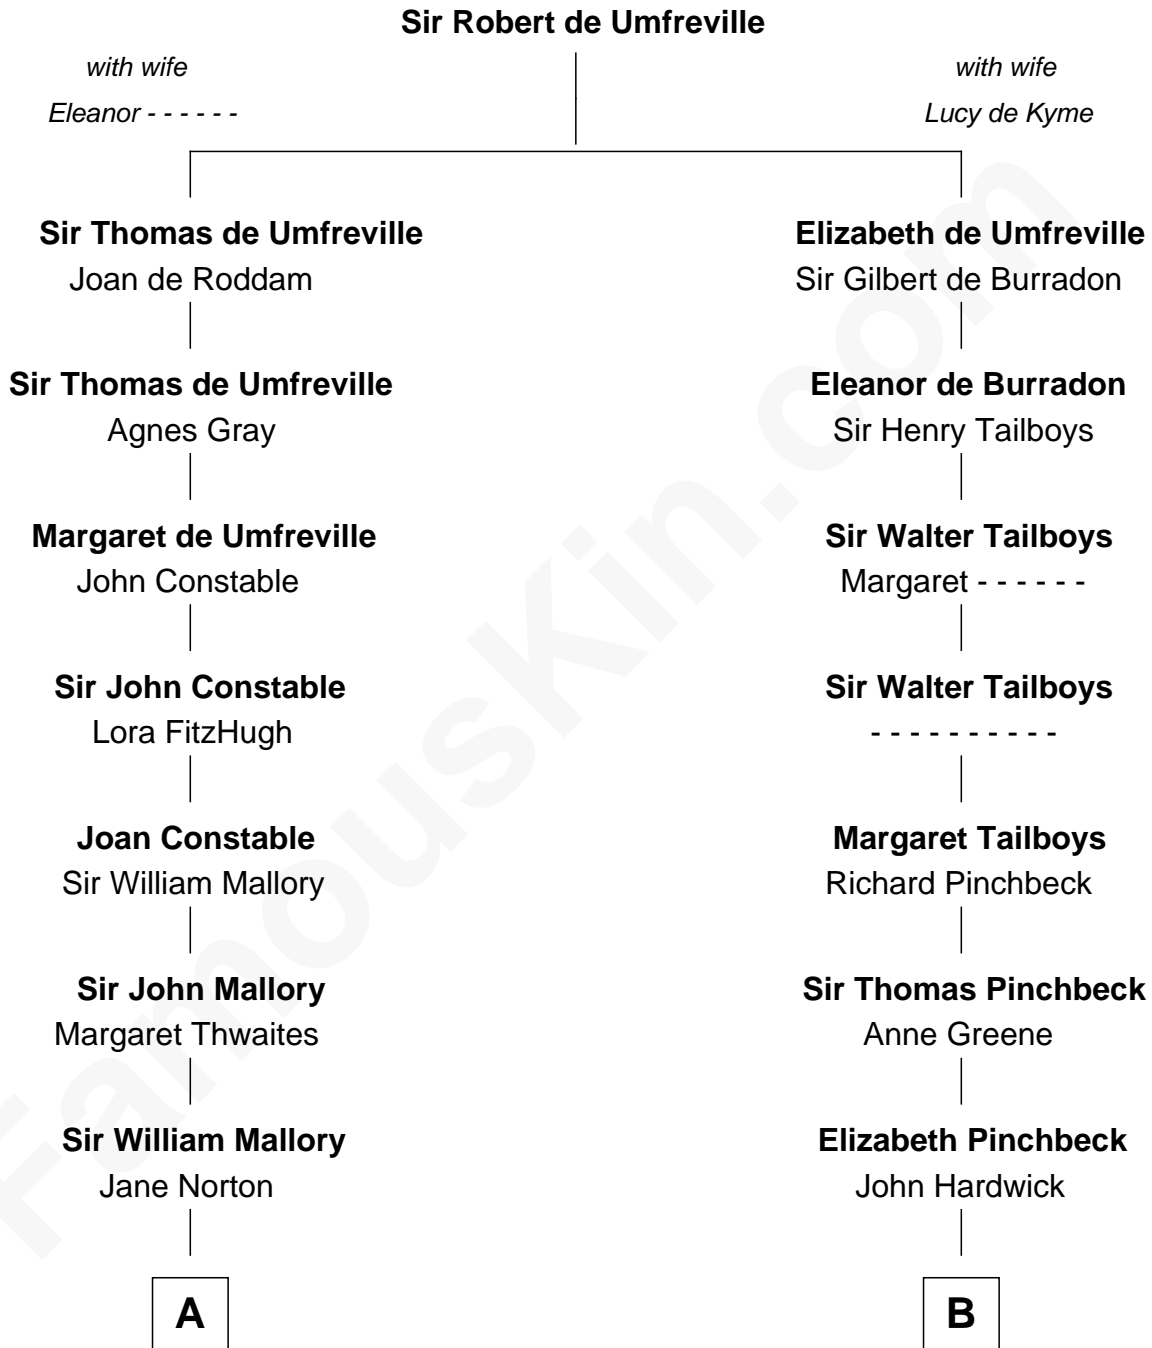

FamousKin.com Relationship Chart of

Judy Garland

Singer and Movie Actress

15th cousin 3 times removed of

John Carroll

Founder of Georgetown University

C

Francis Avent Gumm

Ethel Marian Milne

Judy Garland

Singer and Movie Actress

FamousKin.com