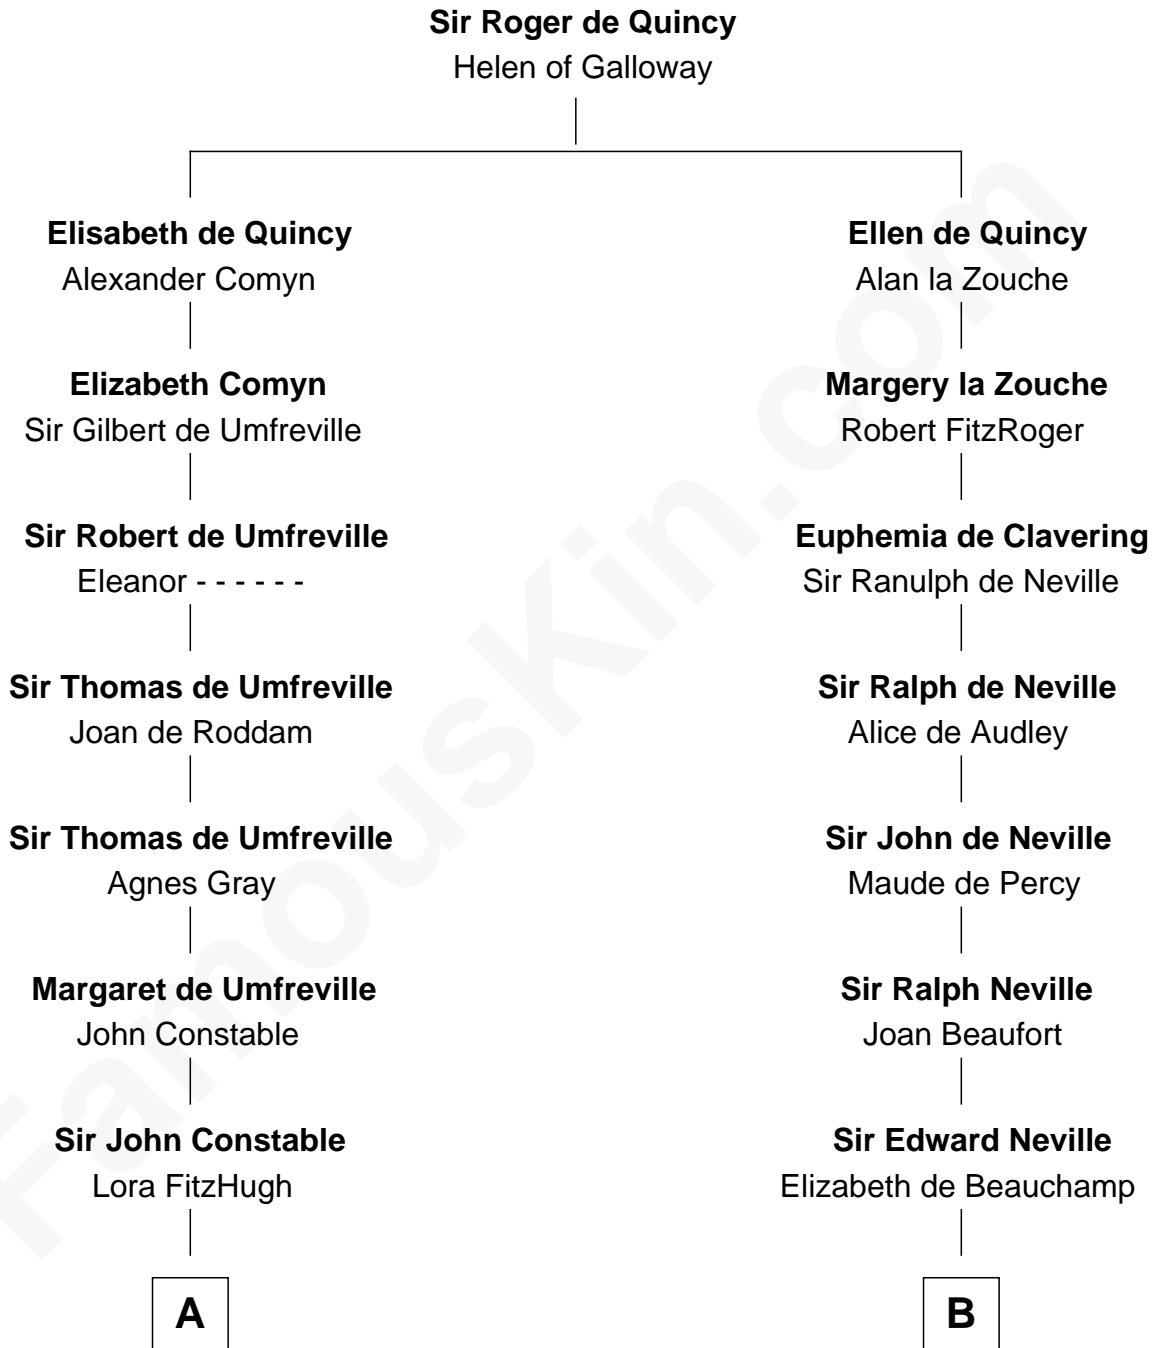

FamousKin.com Relationship Chart of

Judy Garland

Singer and Movie Actress

20th cousin 1 time removed of

E. M. Forster

English Novelist

C

Richard Baugh
Elizabeth Pepper Harwell

Edward Morgan Llewellyn Forster
Alice Clara Whichelo

E. M. Forster
English Novelist