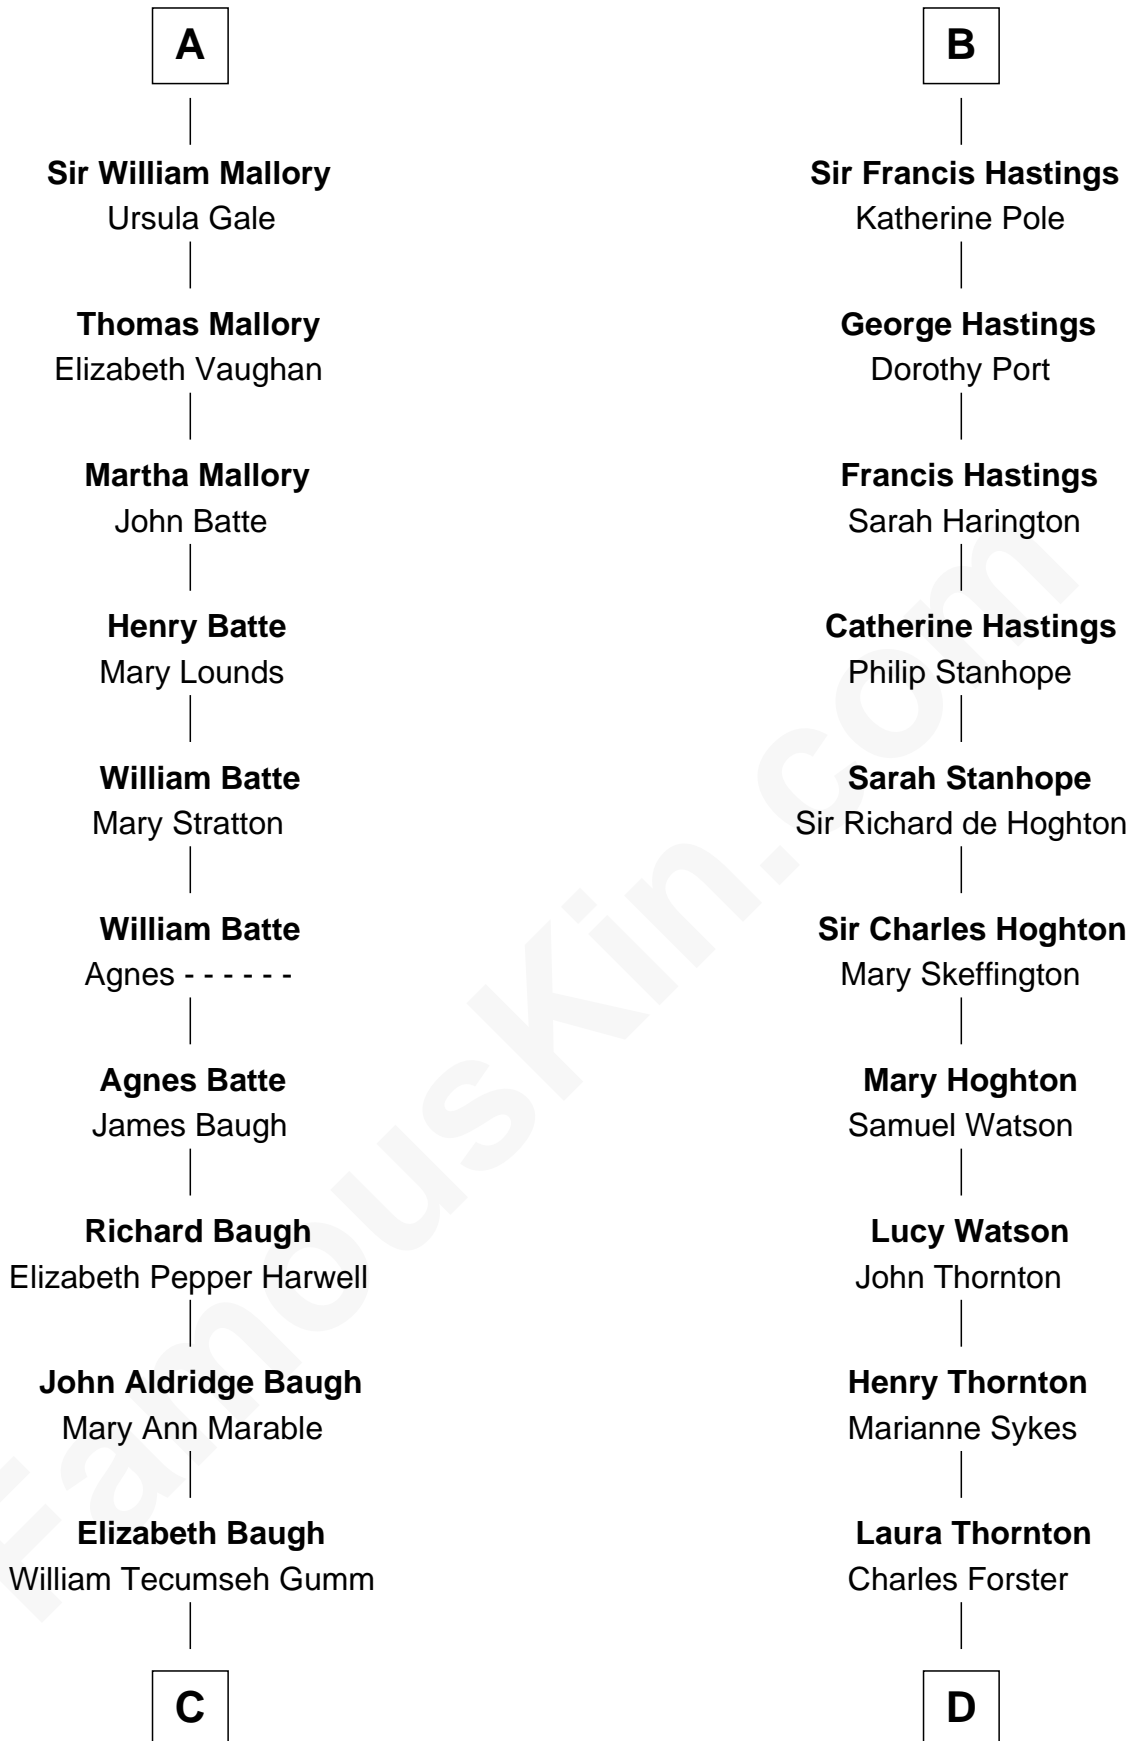

FamousKin.com Relationship Chart of

Judy Garland

Singer and Movie Actress

18th cousin of

E. M. Forster

English Novelist

Edmund Fitzalan

Alice de Warenne

FamousKin.com