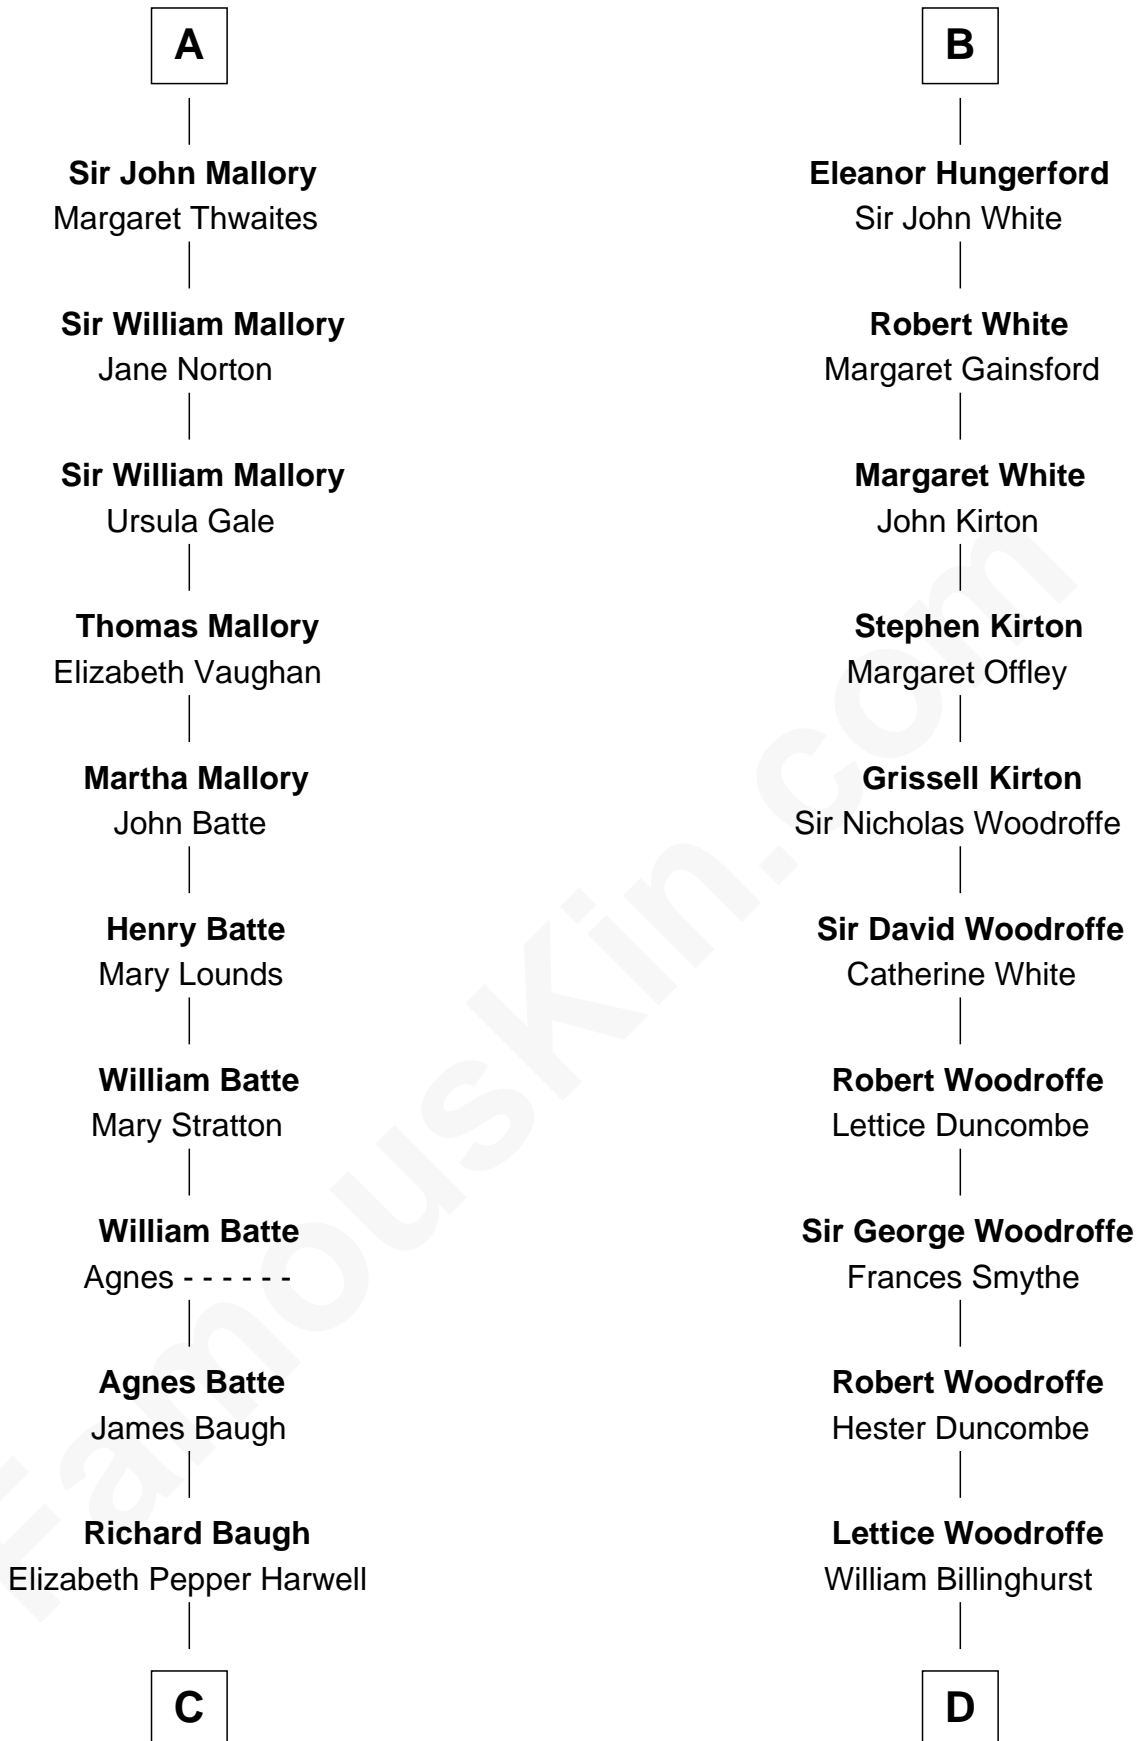

FamousKin.com Relationship Chart of

Judy Garland

Singer and Movie Actress

20th cousin of

Guillermo Billinghurst

31st President of Peru

Alexander Comyn

Elisabeth de Quincy

C

John Aldridge Baugh

Mary Ann Marable

Elizabeth Baugh

William Tecumseh Gumm

Francis Avent Gumm

Ethel Marian Milne

Judy Garland