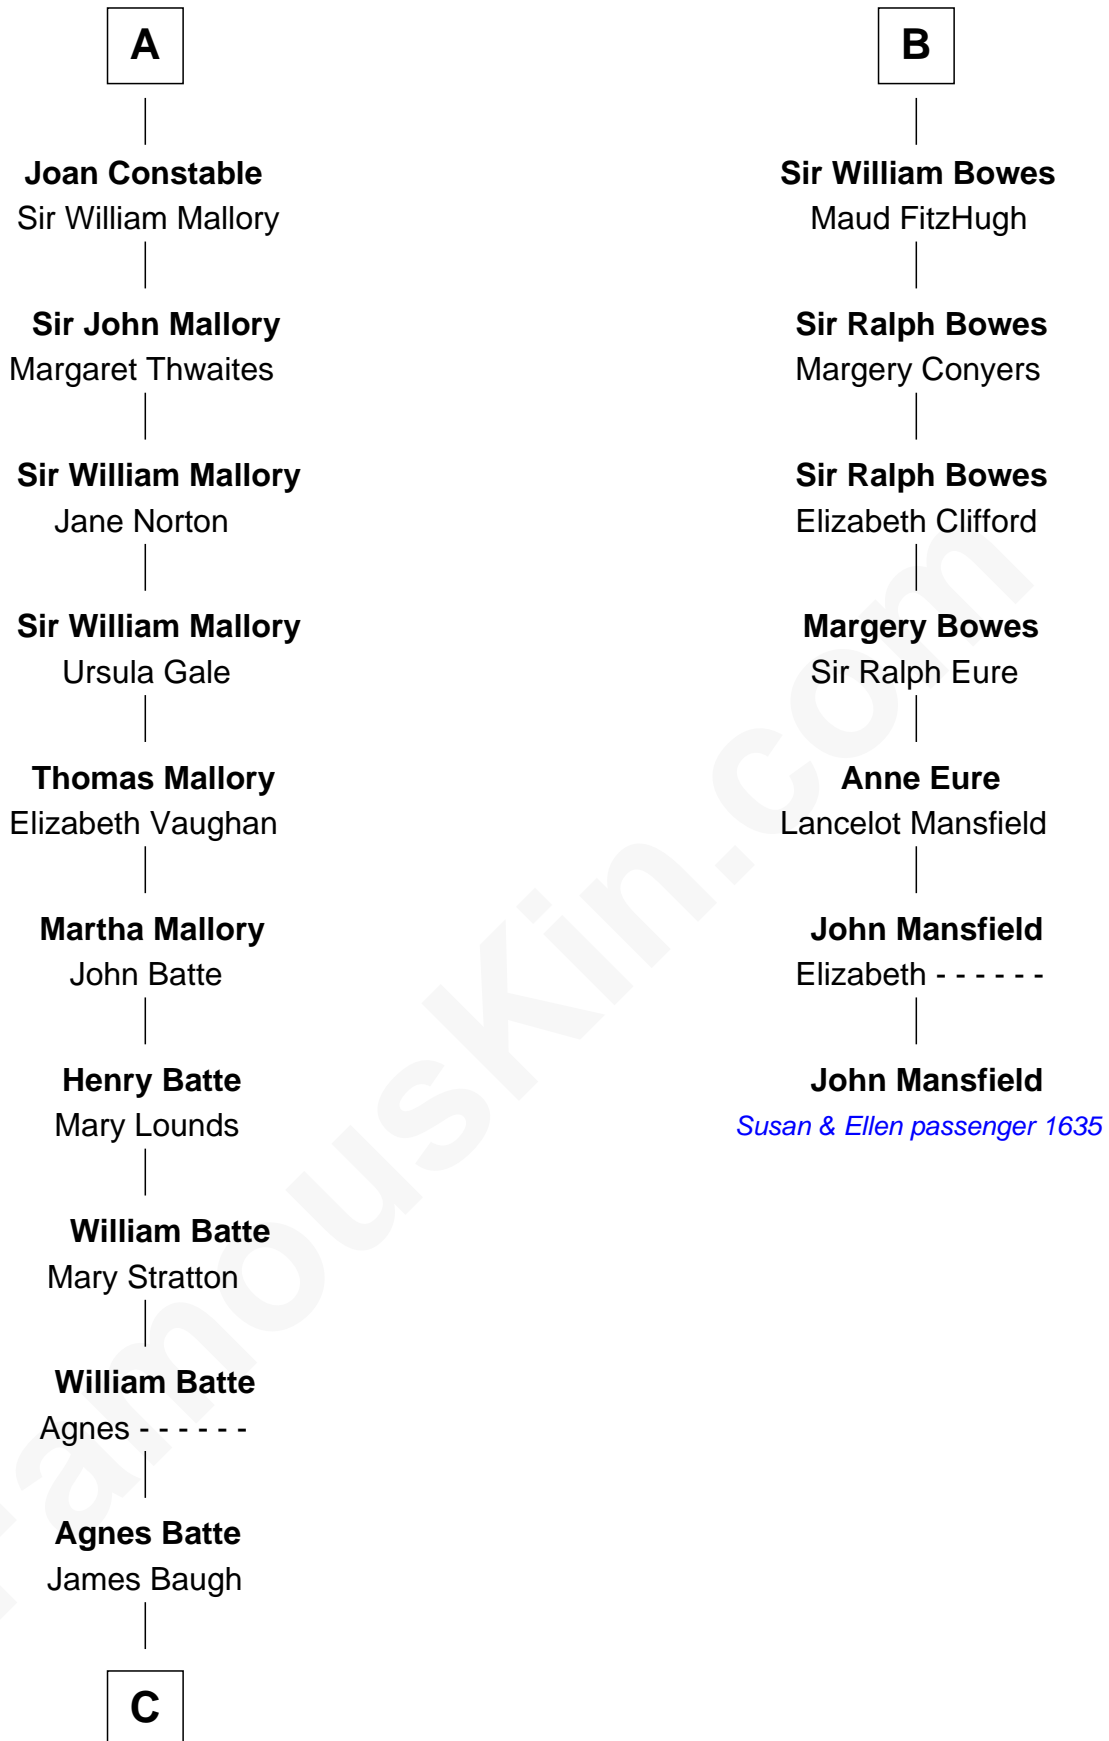

FamousKin.com Relationship Chart of

Judy Garland

Singer and Movie Actress

13th cousin 8 times removed of

John Mansfield

(c1601 - 1674) Susan & Ellen passenger 1635

Sir Roger de Quincy

Helen of Galloway

Maud de Beauchamp

Katherine de Clifford

Sir Ralph de Greystoke

Joan de Greystoke

Sir William Bowes

B

C

—
Richard Baugh
Elizabeth Pepper Harwell