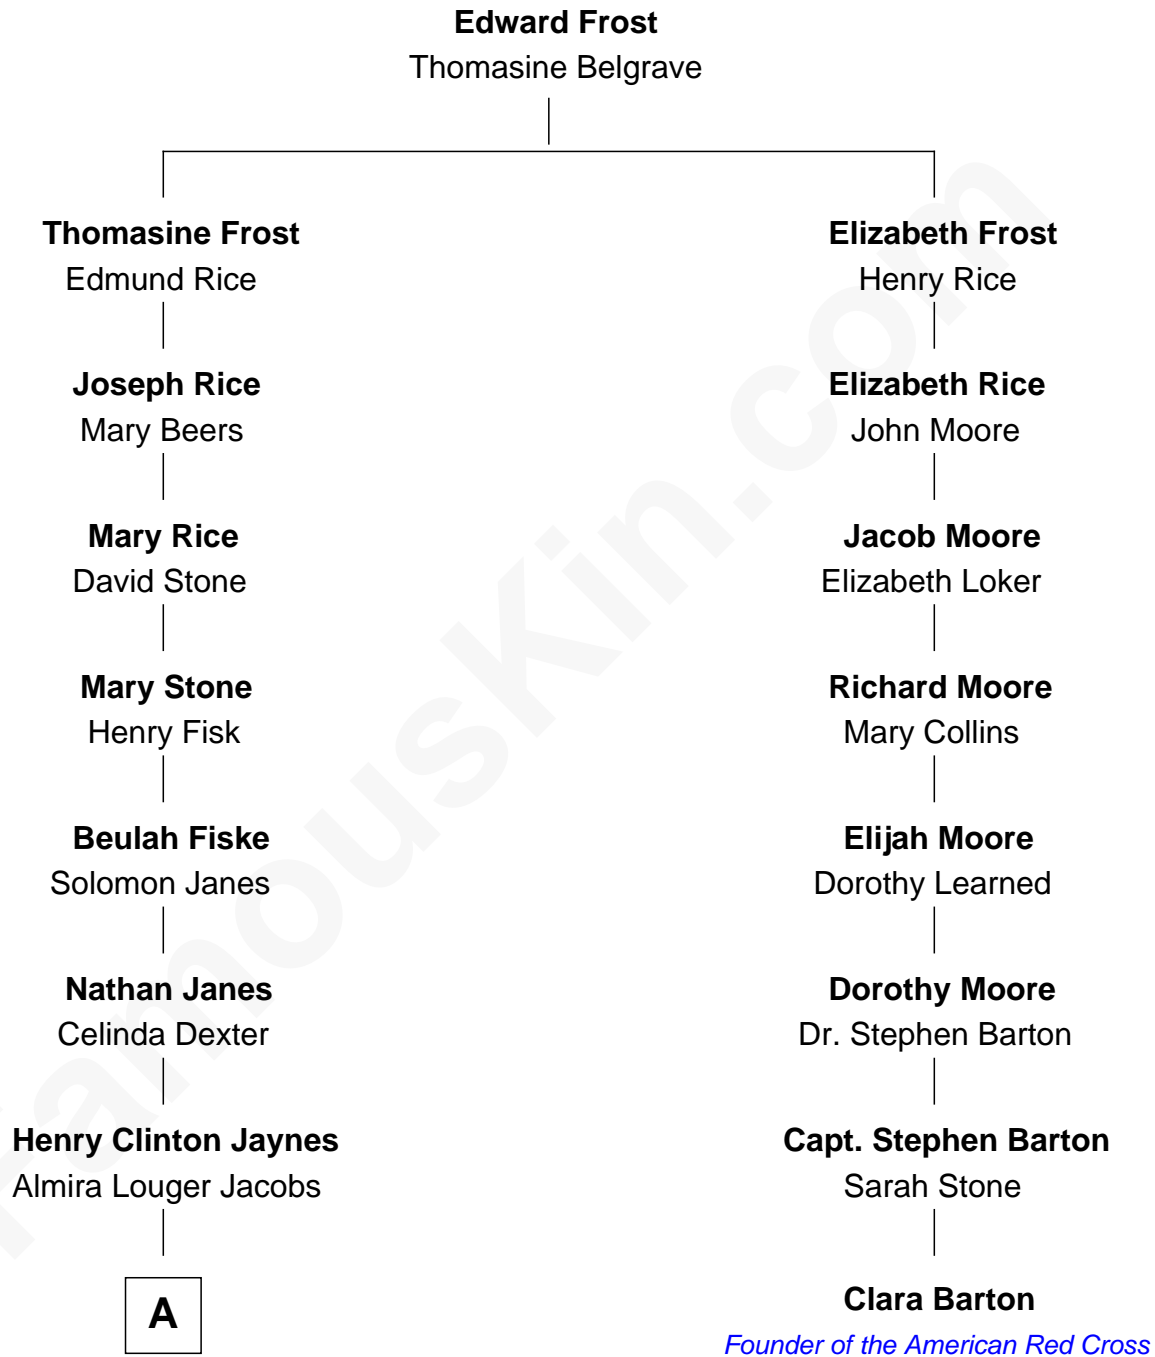

FamousKin.com
Relationship Chart of
Henry Fonda
Movie Actor

7th cousin 2 times removed of
Clara Barton
Founder of the American Red Cross

A

Henry Silas Jaynes

Elma L. Lanphear

Herberta Elma Jaynes

William Brace Fonda