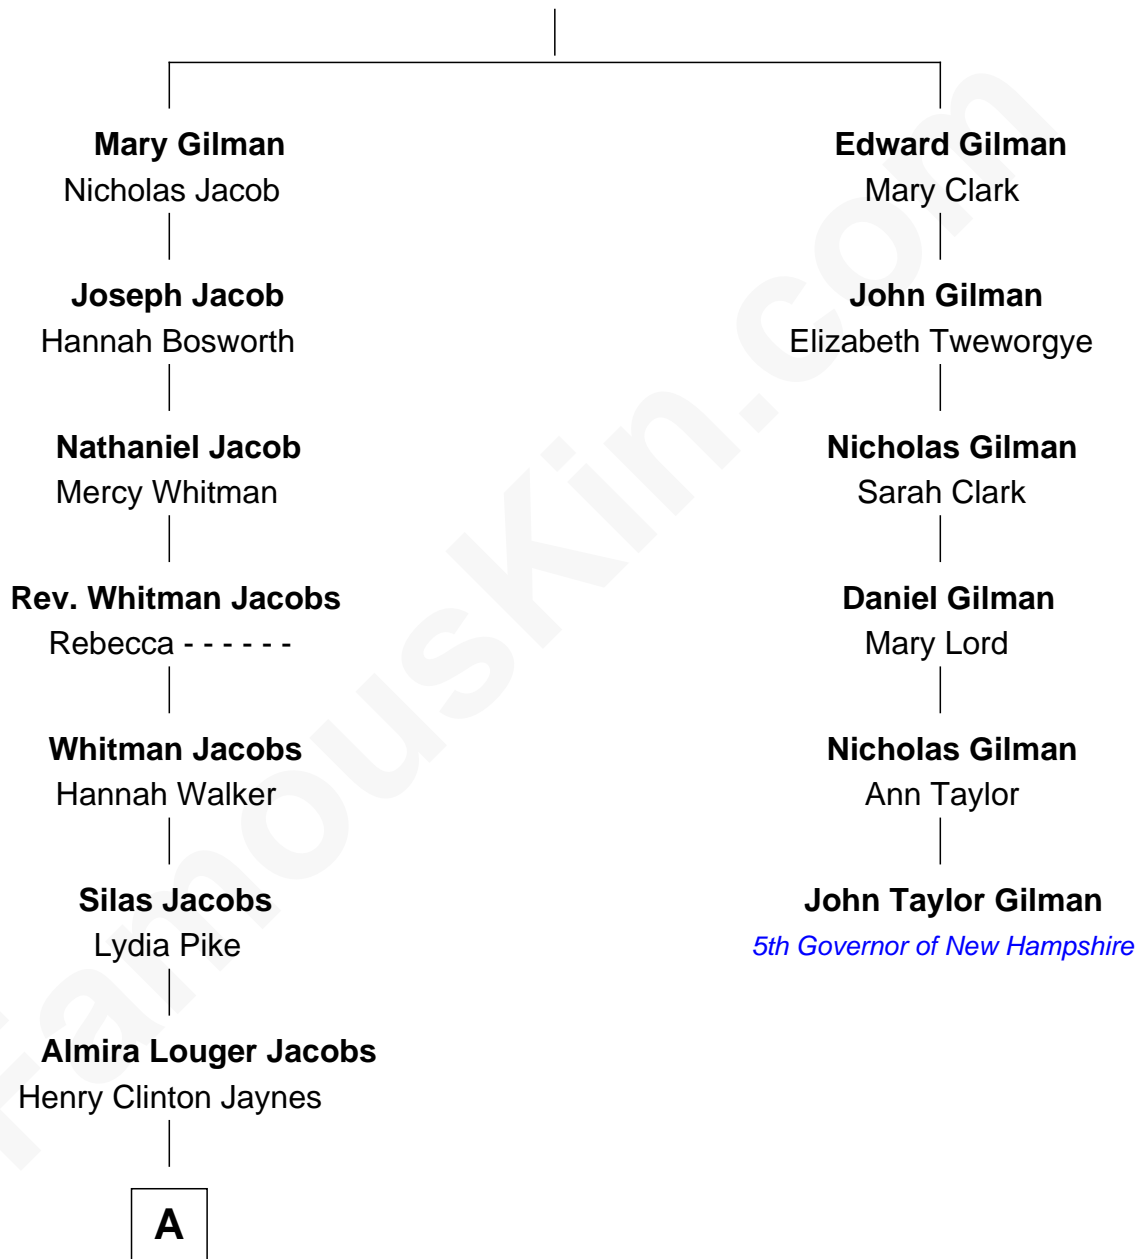

FamousKin.com
Relationship Chart of
Henry Fonda
Movie Actor

5th cousin 4 times removed of

John Taylor Gilman
5th Governor of New Hampshire

Edward Gilman

A

Henry Silas Jaynes

Elma L. Lanphear

Herberta Elma Jaynes

William Brace Fonda

Henry Fonda

Movie Actor

FamousKin.com