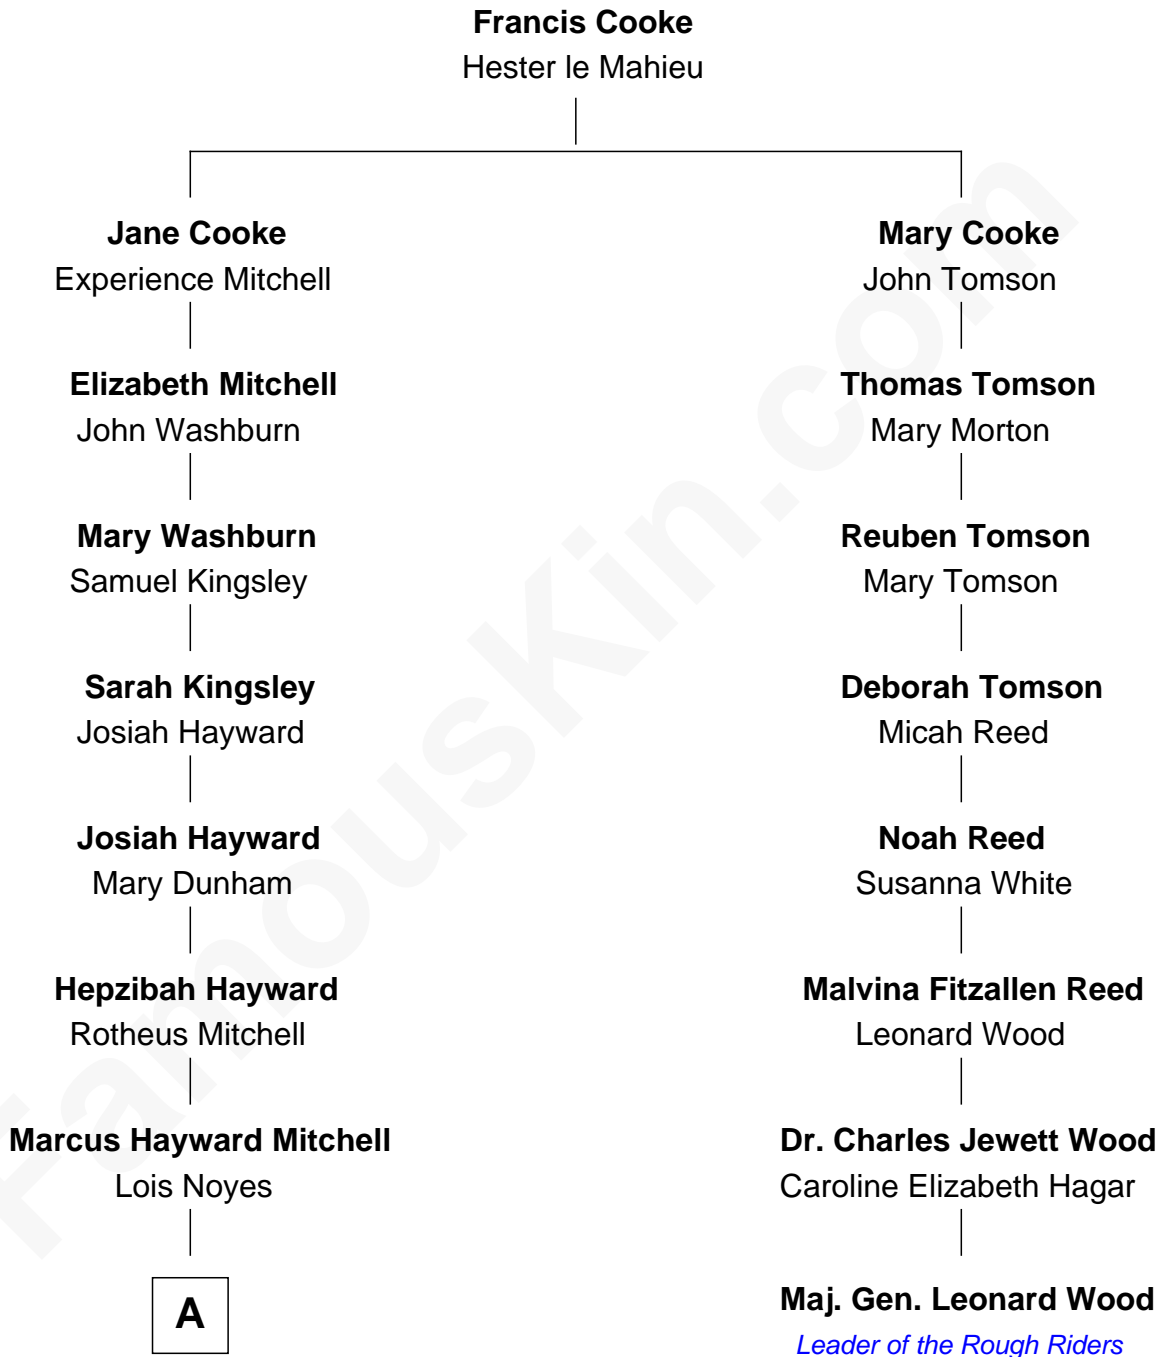

FamousKin.com
Relationship Chart of
Henry Fonda
Movie Actor

7th cousin 3 times removed of
Maj. Gen. Leonard Wood
Leader of the Rough Riders

A

Marie Louise Mitchell

Allan Lanphear

Elma L. Lanphear

Henry Silas Jaynes

Herberta Elma Jaynes

William Brace Fonda

Henry Fonda

Movie Actor

FamousKin.com