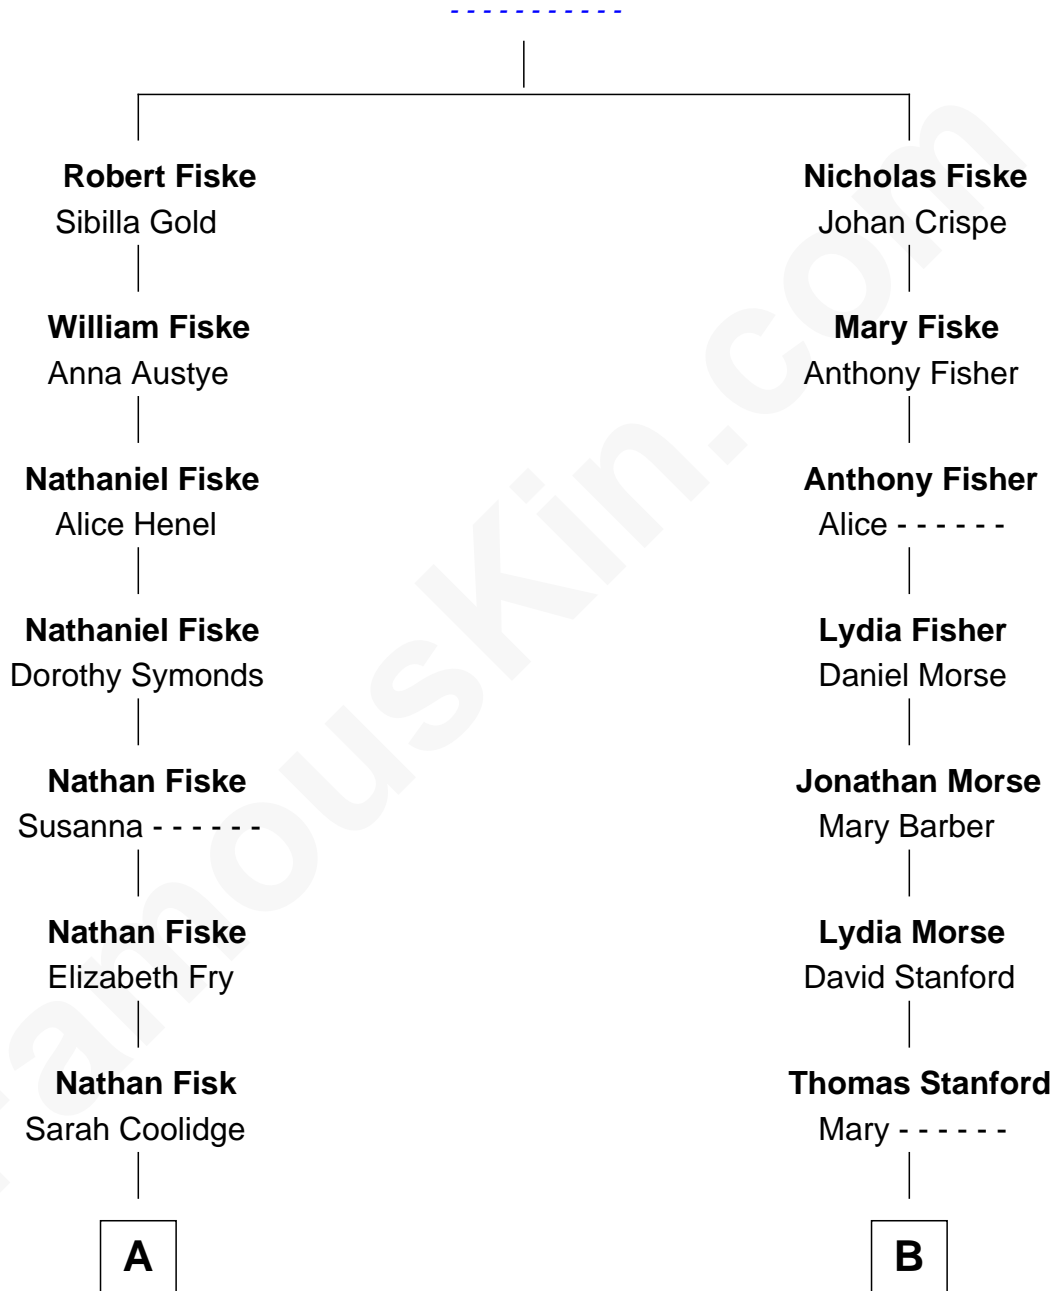

FamousKin.com Relationship Chart of

Henry Fonda

Movie Actor

13th cousin of

Raquel Welch

Movie Actress

Richard Fiske

A

Henry Fisk
Mary Stone

Beulah Fiske
Solomon Janes

Nathan Janes
Celinda Dexter

Henry Clinton Jaynes
Almira Louger Jacobs

Henry Silas Jaynes
Elma L. Lanphear

Herberta Elma Jaynes
William Brace Fonda

Henry Fonda
Movie Actor

Raquel Welch
aka Raquel Welch