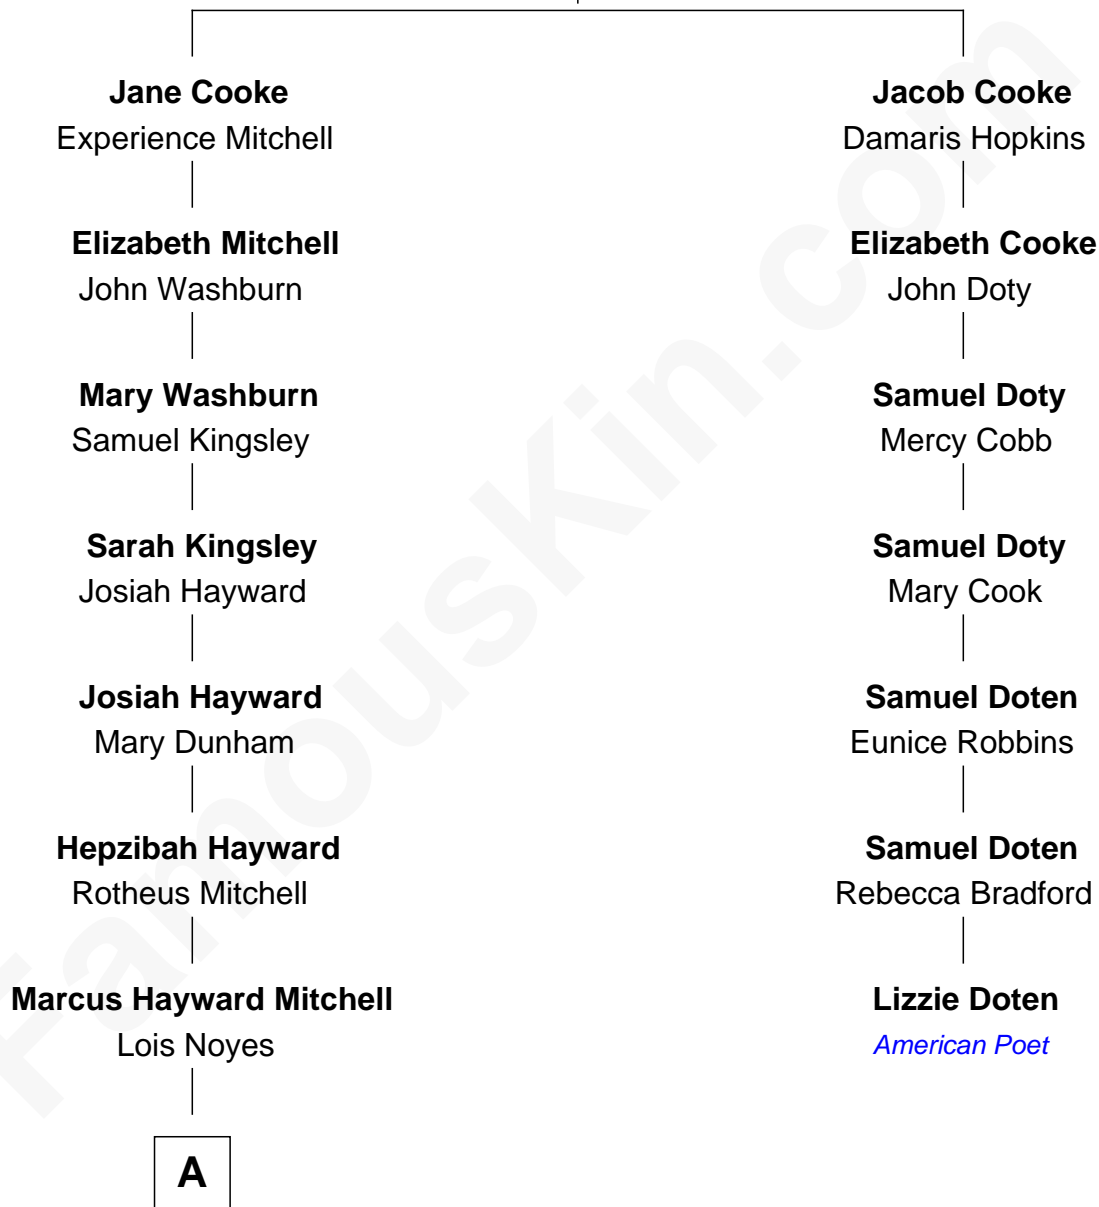

## Relationship Chart of

**Henry Fonda**

*Movie Actor*

6th cousin 4 times removed of

**Lizzie Doten**

*American Poet*

**Francis Cooke**  
Hester le Mahieu

**A**

Marie Louise Mitchell

Allan Lanphear

Elma L. Lanphear

Henry Silas Jaynes

Herberta Elma Jaynes

William Brace Fonda

Henry Fonda

*Movie Actor*