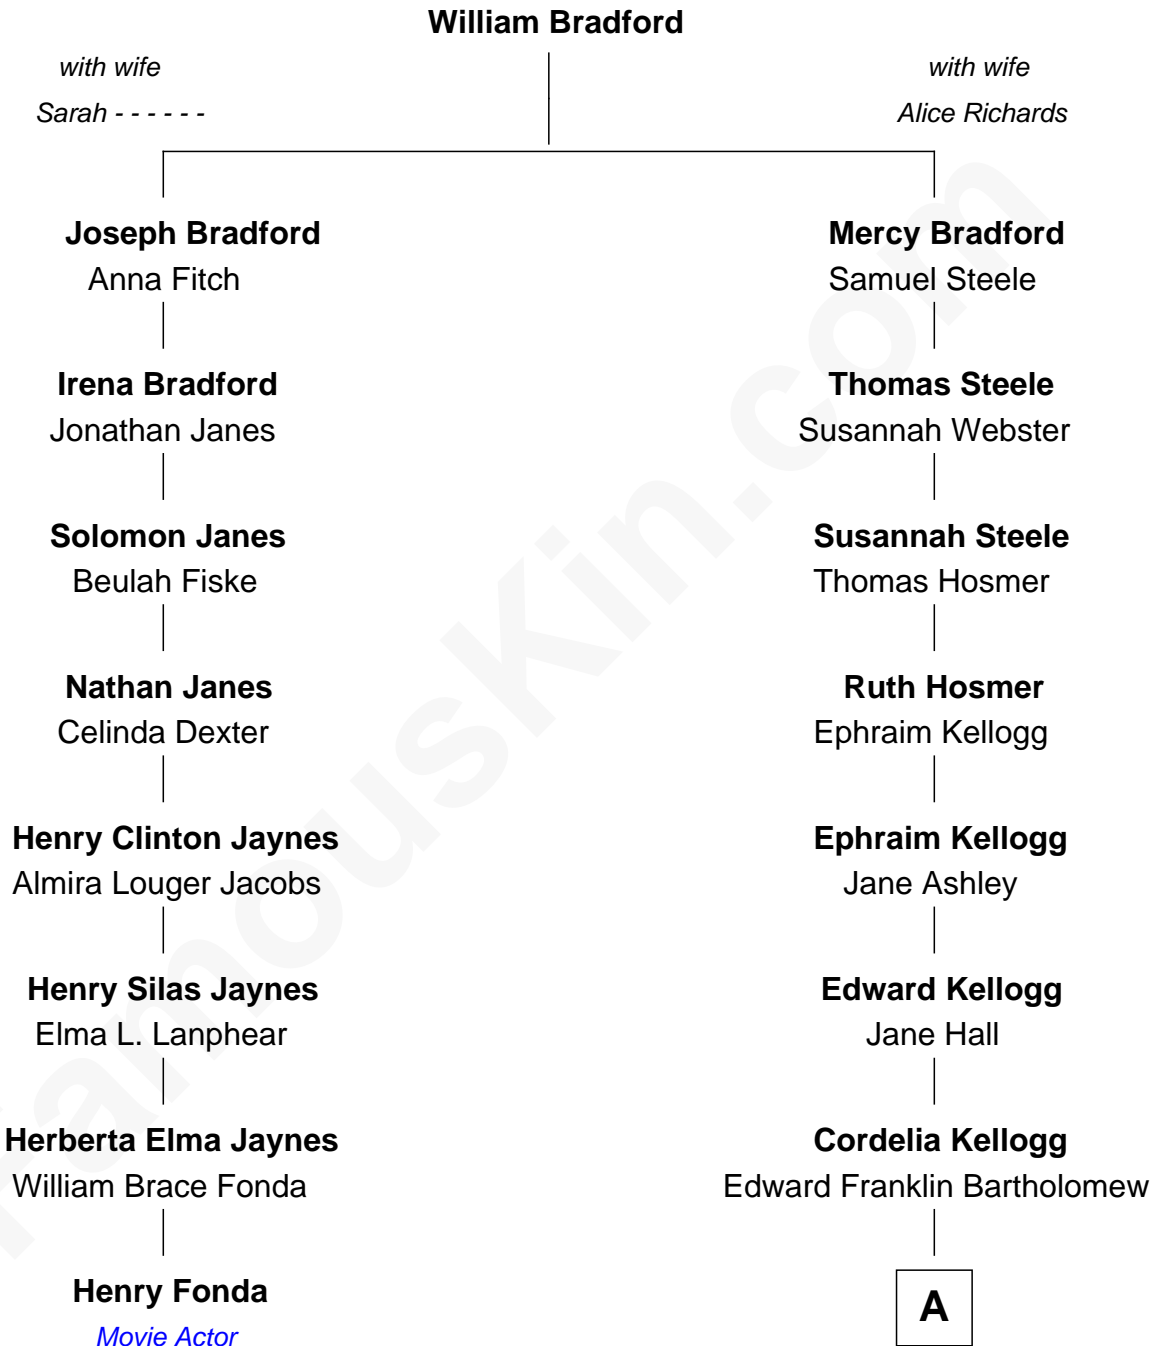

**FamousKin.com**  
**Relationship Chart of**  
**Henry Fonda**  
*Movie Actor*

7th cousin 3 times removed of

**Clint Eastwood**  
*TV & Film Actor and Director*

**A**

—  
**Sophia Aurelia Bartholomew**

Charles Claude Runner

—  
**Waldo Errol Runner**

Virginia May McClanahan

—  
**Margaret Ruth Runner**

Clinton Eastwood

—  
**Clint Eastwood**

*TV & Film Actor and Director*

FamousKin.com