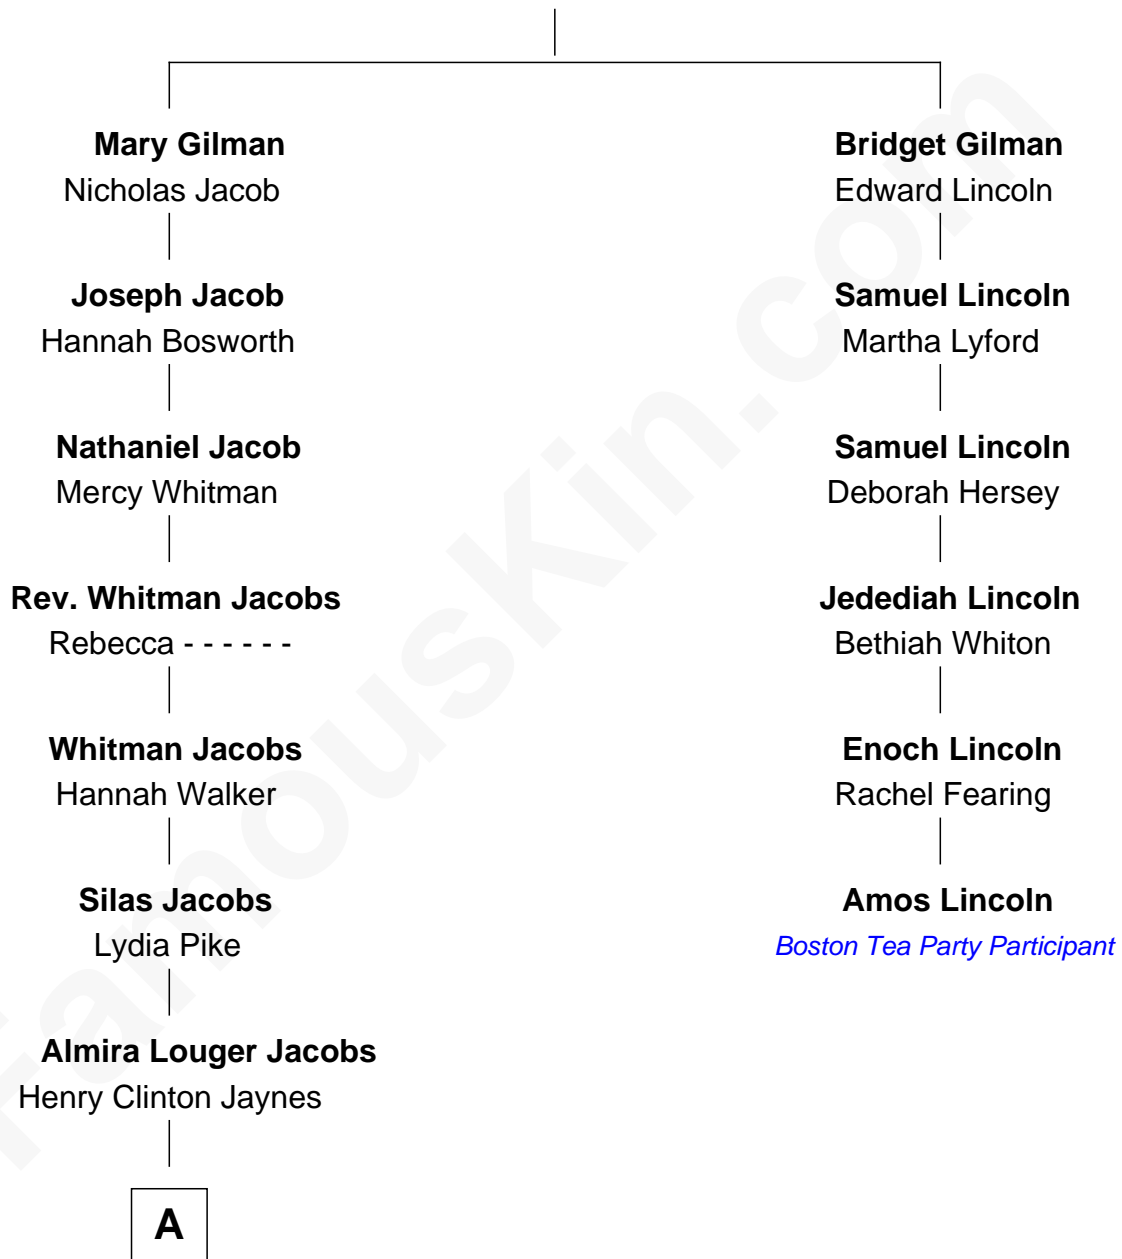

FamousKin.com

Relationship Chart of

Henry Fonda

Movie Actor

5th cousin 4 times removed of

Amos Lincoln
Boston Tea Party Participant

Edward Gilman

A

Henry Silas Jaynes

Elma L. Lanphear

Herberta Elma Jaynes

William Brace Fonda

Henry Fonda

Movie Actor

FamousKin.com