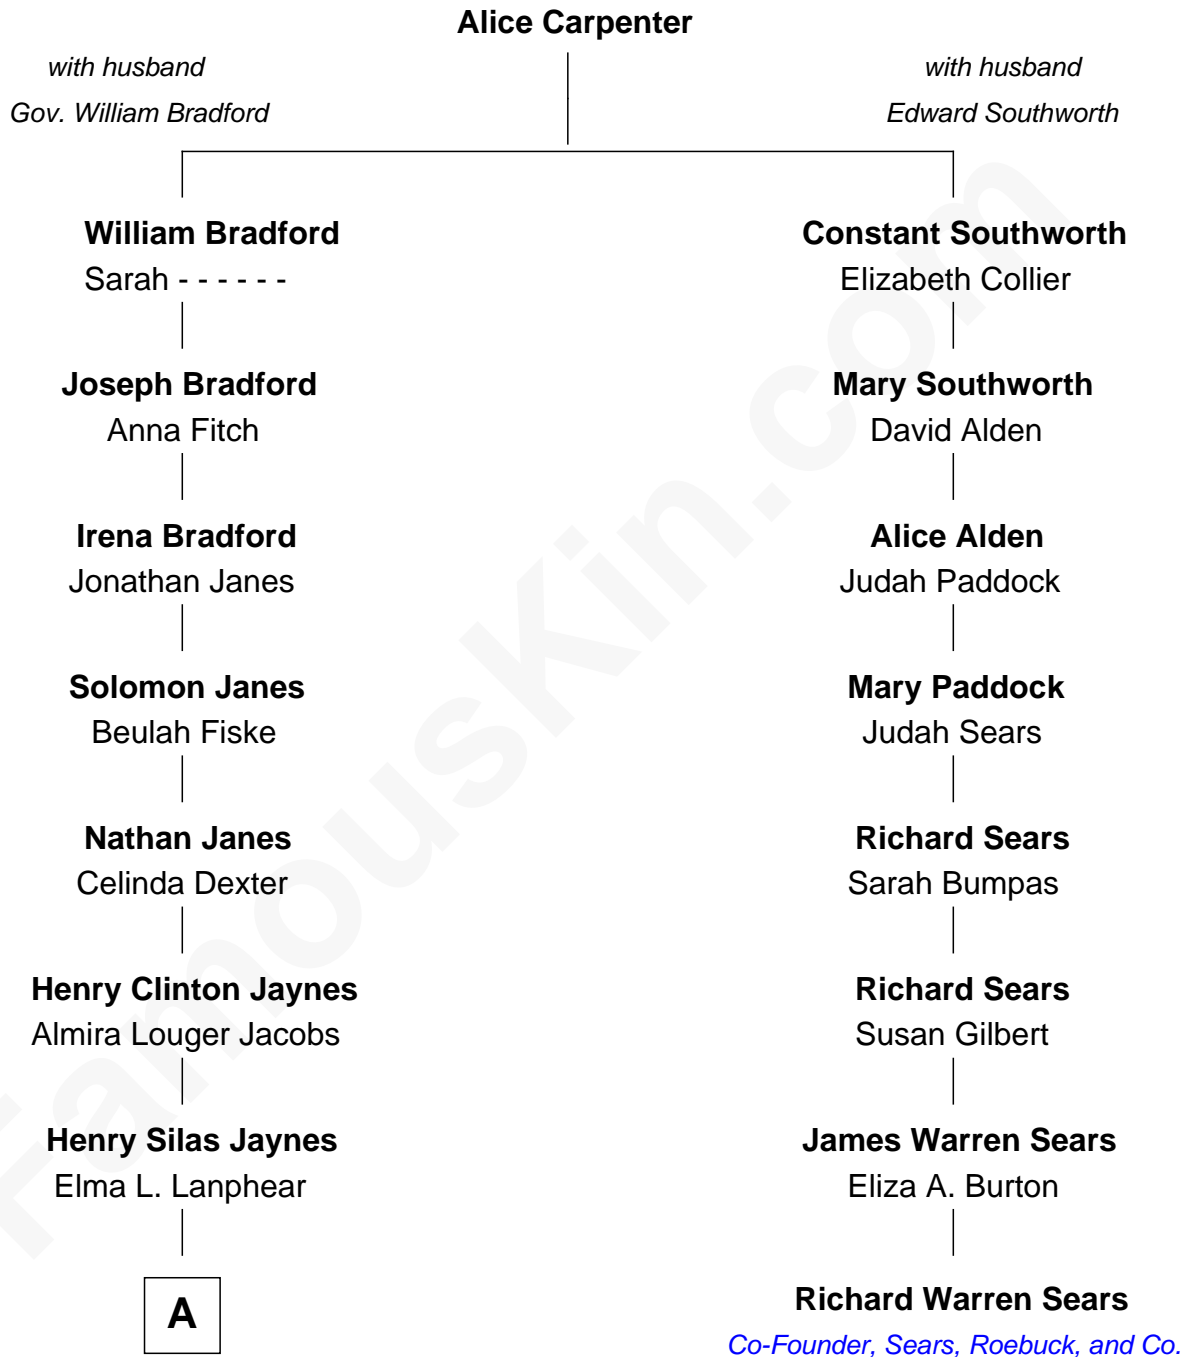

FamousKin.com
Relationship Chart of
Henry Fonda
Movie Actor

7th cousin 1 time removed of

Richard Warren Sears
Co-Founder of Sears, Roebuck, & Co.

A

Herberta Elma Jaynes

William Brace Fonda

Henry Fonda

Movie Actor

FamousKin.com