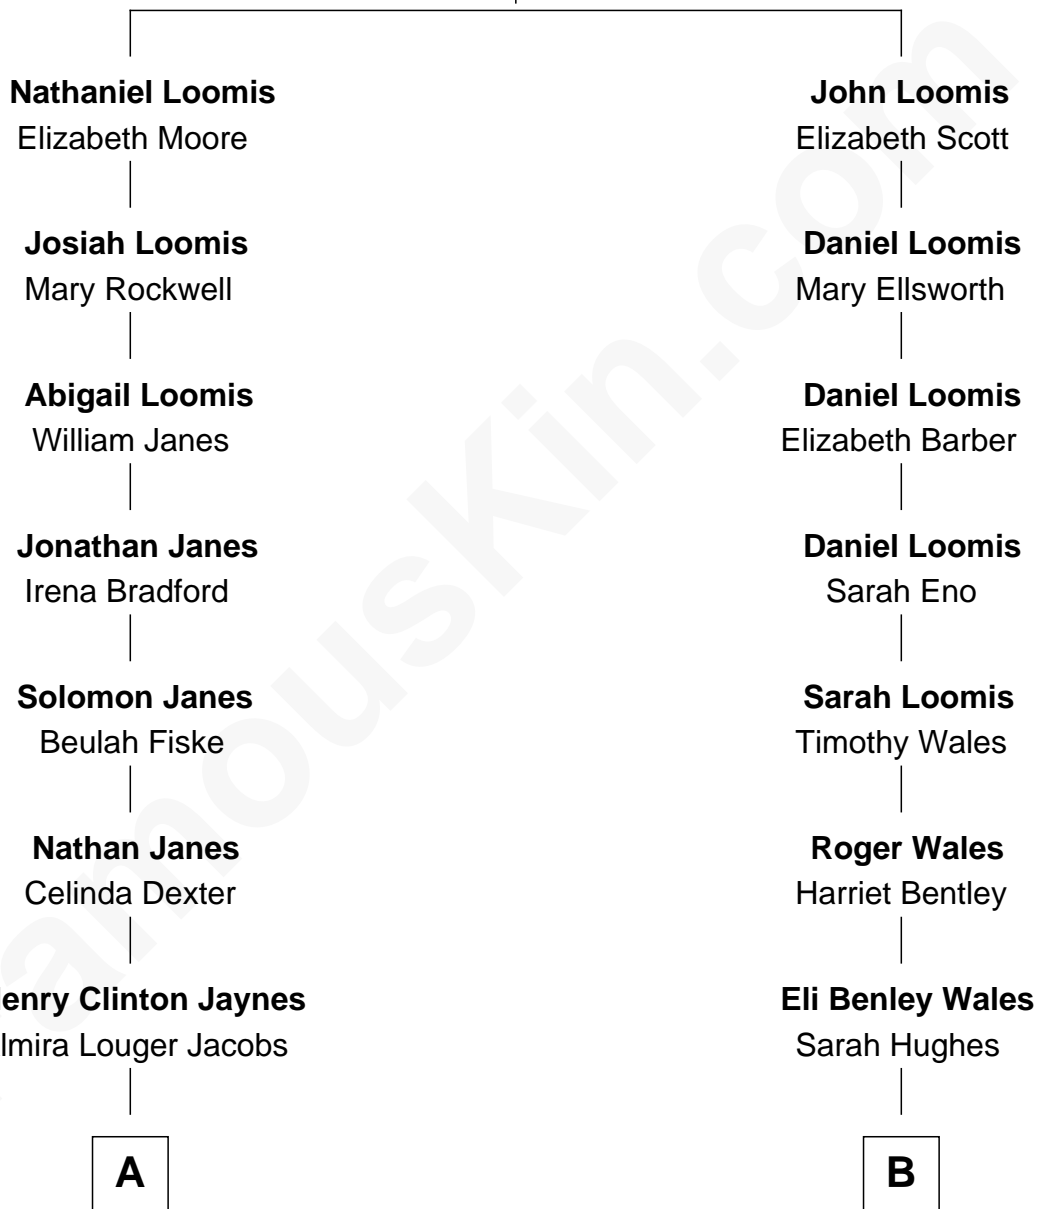

FamousKin.com
Relationship Chart of
Henry Fonda
Movie Actor

9th cousin 2 times removed of
Sydney Biddle Barrows
Mayflower Madam

Joseph Loomis
 Mary White

A

Henry Silas Jaynes

Elma L. Lanphear

Herberta Elma Jaynes

William Brace Fonda

Henry Fonda

Movie Actor

B

Mary Hughes Wales

Walter Almer Barrows

Walter Almer Barrows

Sarah Olive Byers

Donald Byers Barrows

Sydney Biddle

Donald Byers Barrows

Jeannette Ballantine

Sydney Biddle Barrows

Mayflower Madam

FamousKin.com