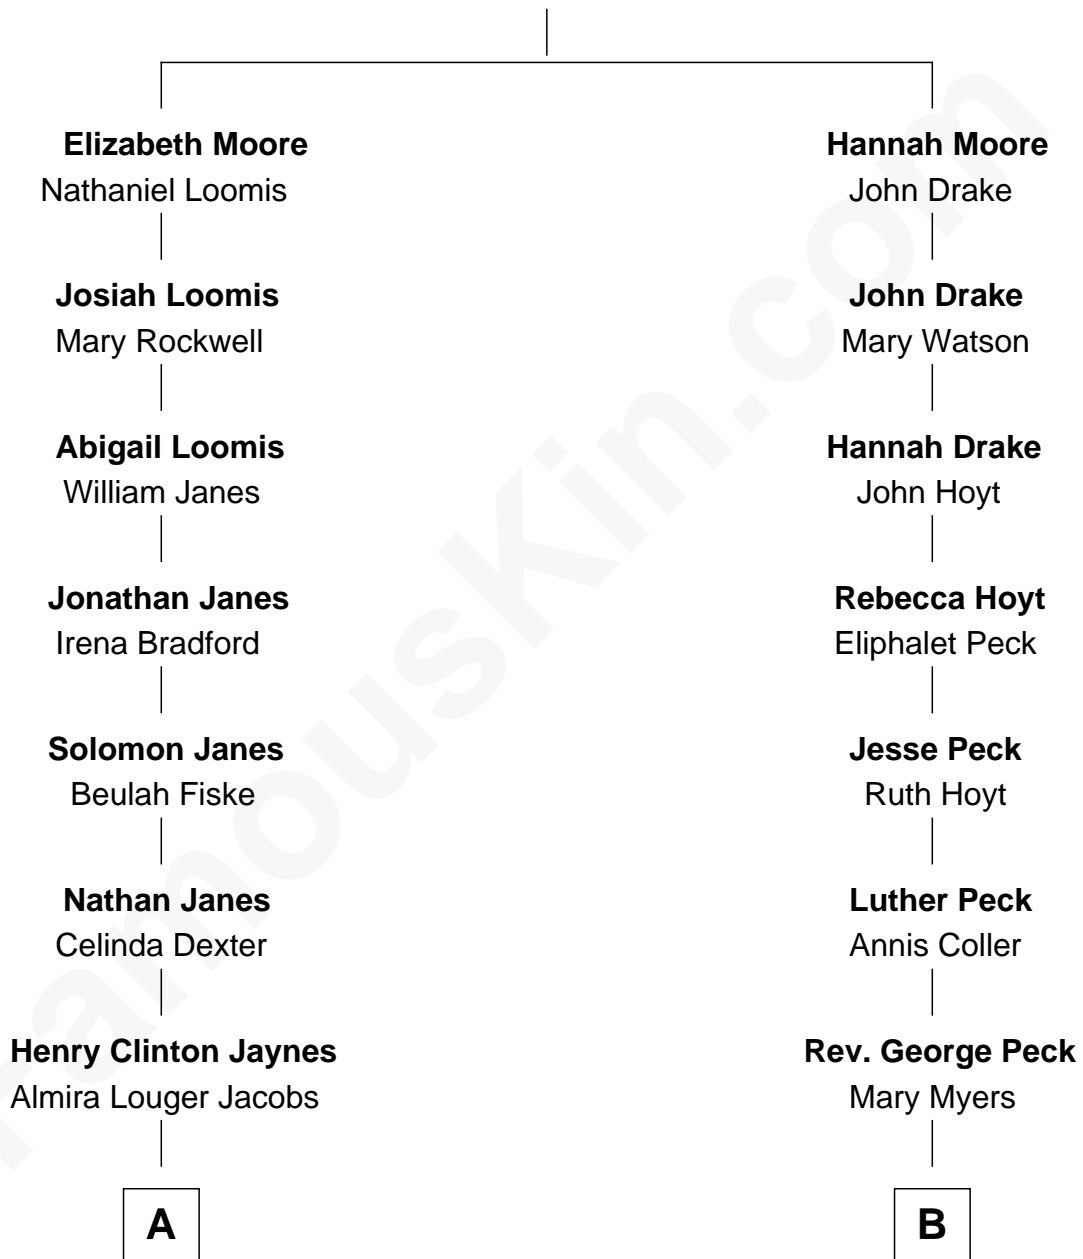

FamousKin.com Relationship Chart of

Henry Fonda

Movie Actor

8th cousin 1 time removed of

Stephen Crane

Author of The Red Badge of Courage

John Moore

A

Henry Silas Jaynes

Elma L. Lanphear

Herberta Elma Jaynes

William Brace Fonda

Henry Fonda

Movie Actor

B

Mary Helen Peck