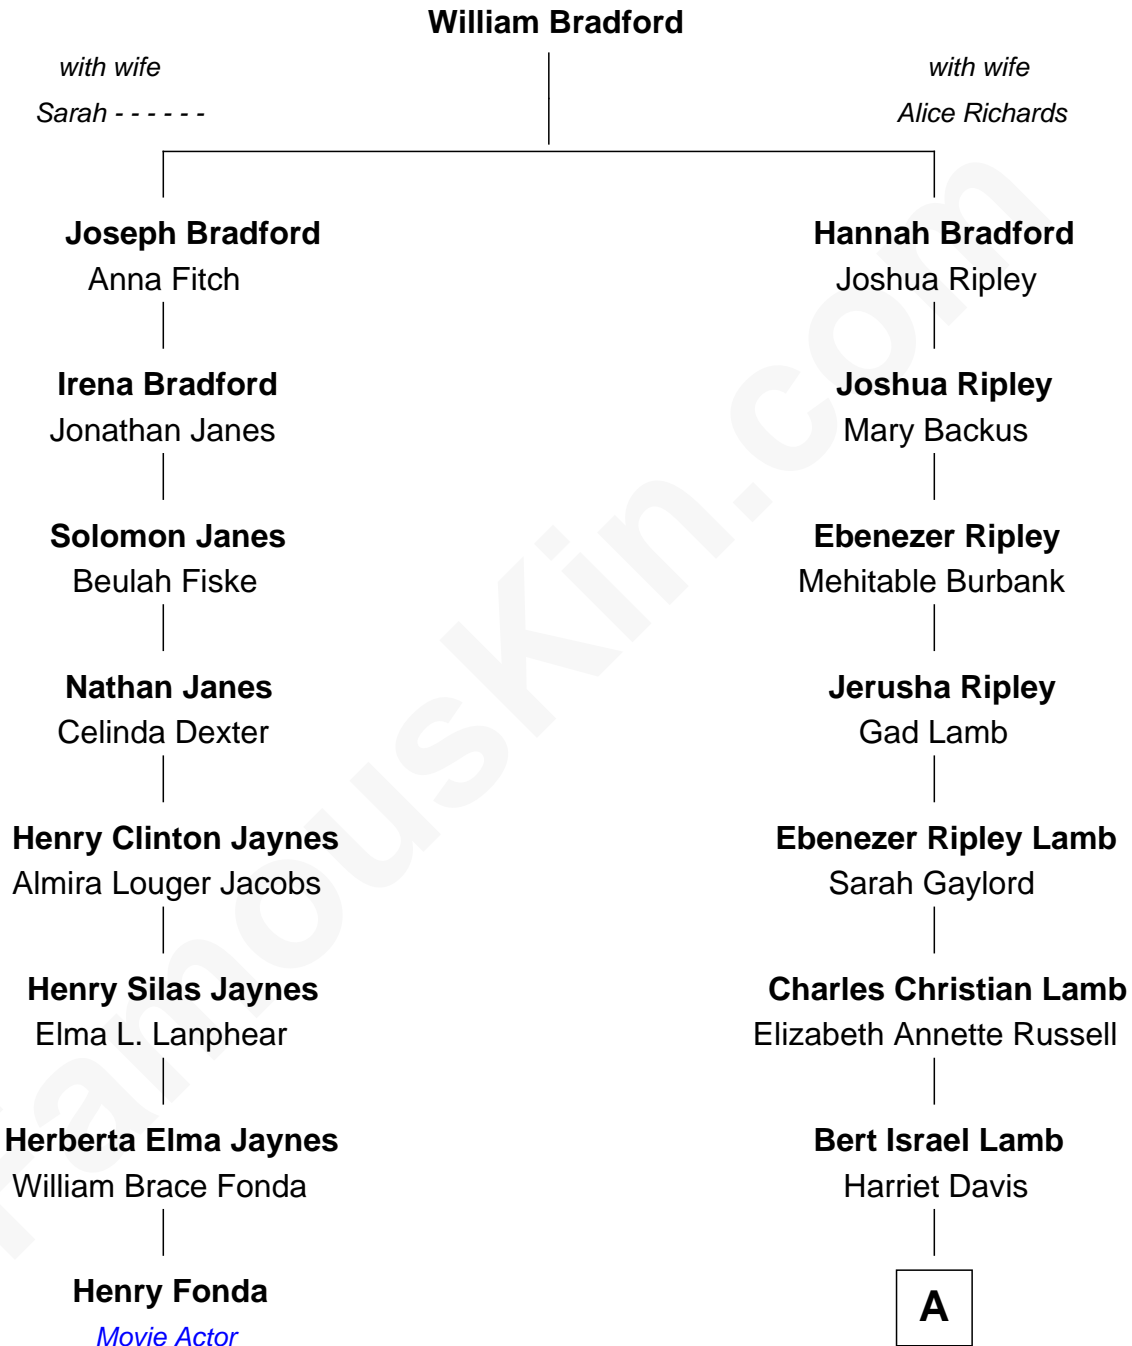

FamousKin.com
Relationship Chart of
Henry Fonda
Movie Actor

7th cousin 2 times removed of
Christopher Reeve
Movie Actor

A

Horace Rand Lamb
Beatrice Louise Pitney

Barbara Pitney Lamb
Franklin D'Olier Reeve