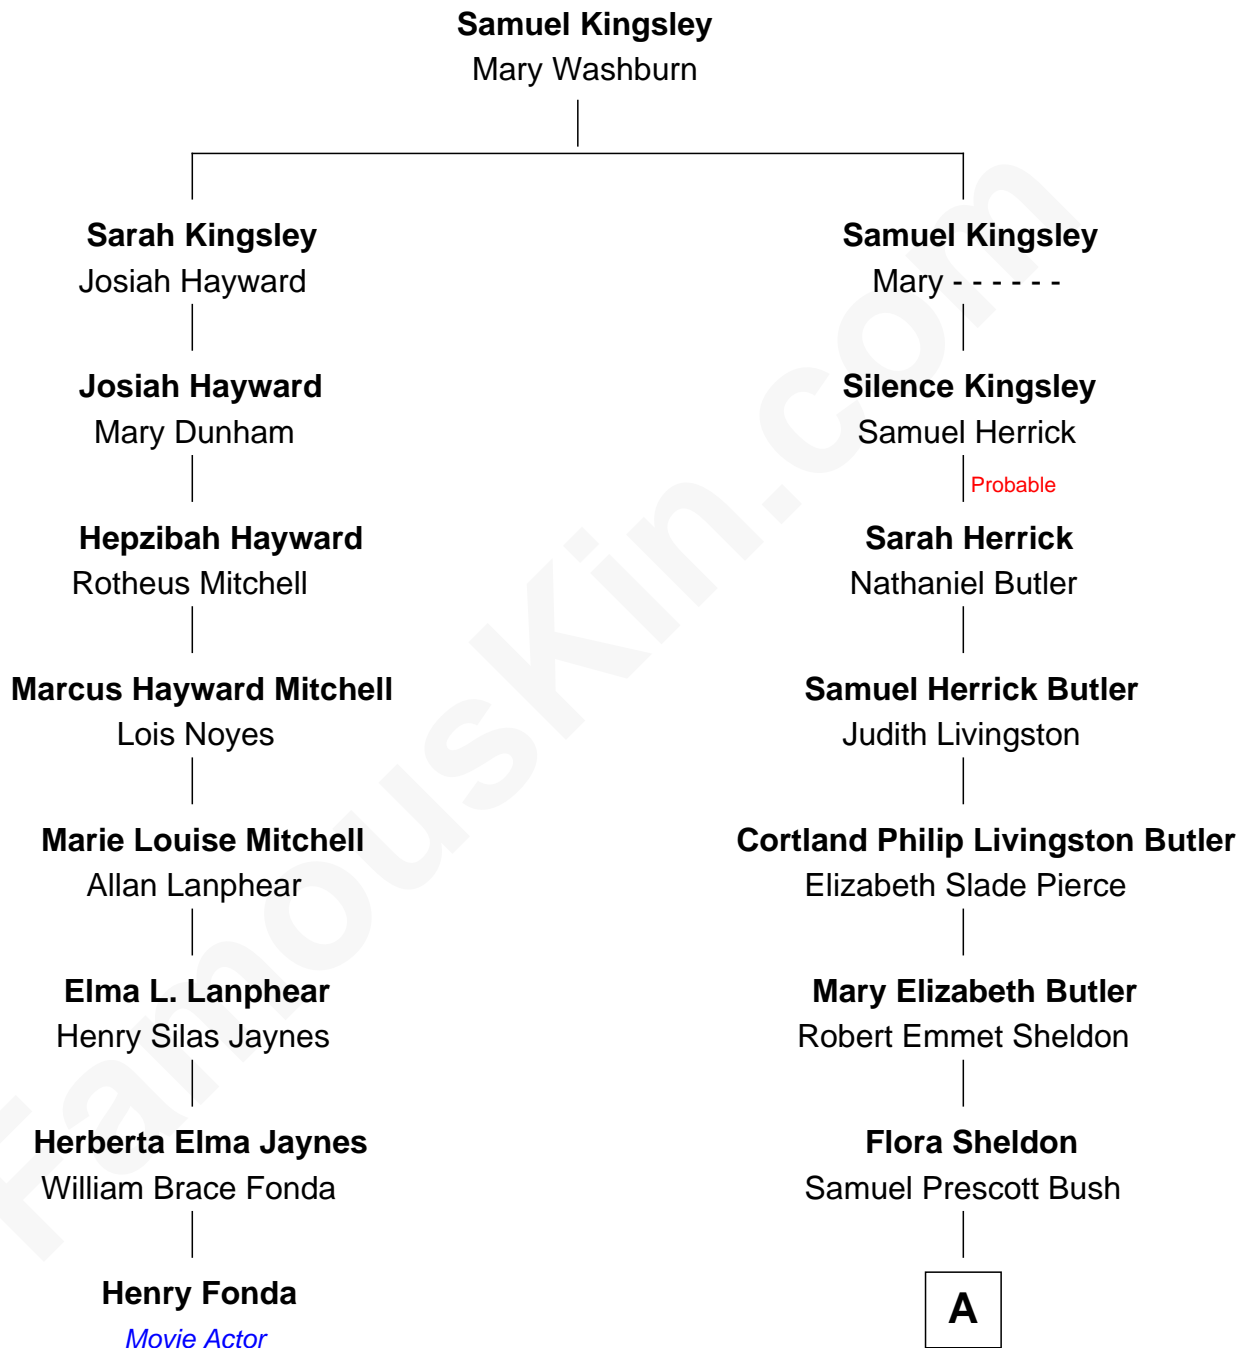

FamousKin.com

Relationship Chart of

Henry Fonda

Movie Actor

7th cousin 1 time removed of

George H. W. Bush
41st U.S. President

A

Prescott Sheldon Bush

Dorothy Wear Walker

George H. W. Bush

41st U.S. President

FamousKin.com