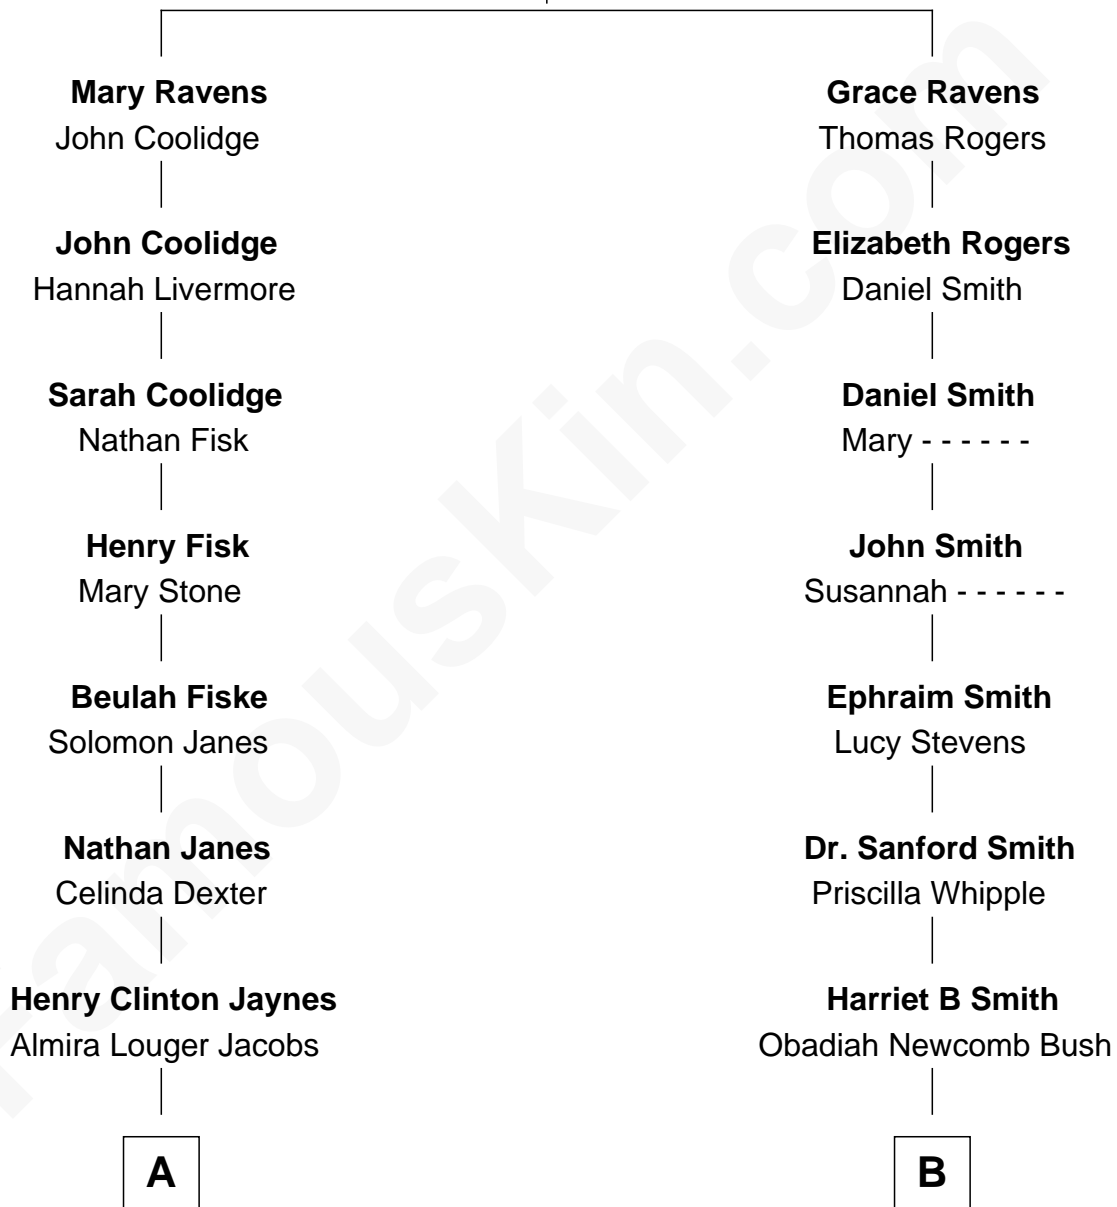

FamousKin.com
Relationship Chart of
Henry Fonda
Movie Actor

9th cousin 2 times removed of
George W. Bush
43rd U.S. President

Rev. Richard Ravens
 Elizabeth Hedge

A

Henry Silas Jaynes

Elma L. Lanphear

Herberta Elma Jaynes

William Brace Fonda

Henry Fonda

Movie Actor

B

Rev. James Smith Bush

Harriet Eleanor Fay

Samuel Prescott Bush

Flora Sheldon

Prescott Sheldon Bush

Dorothy Wear Walker

George Herbert Walker Bush

Barbara Pierce

George W. Bush

43rd U.S. President