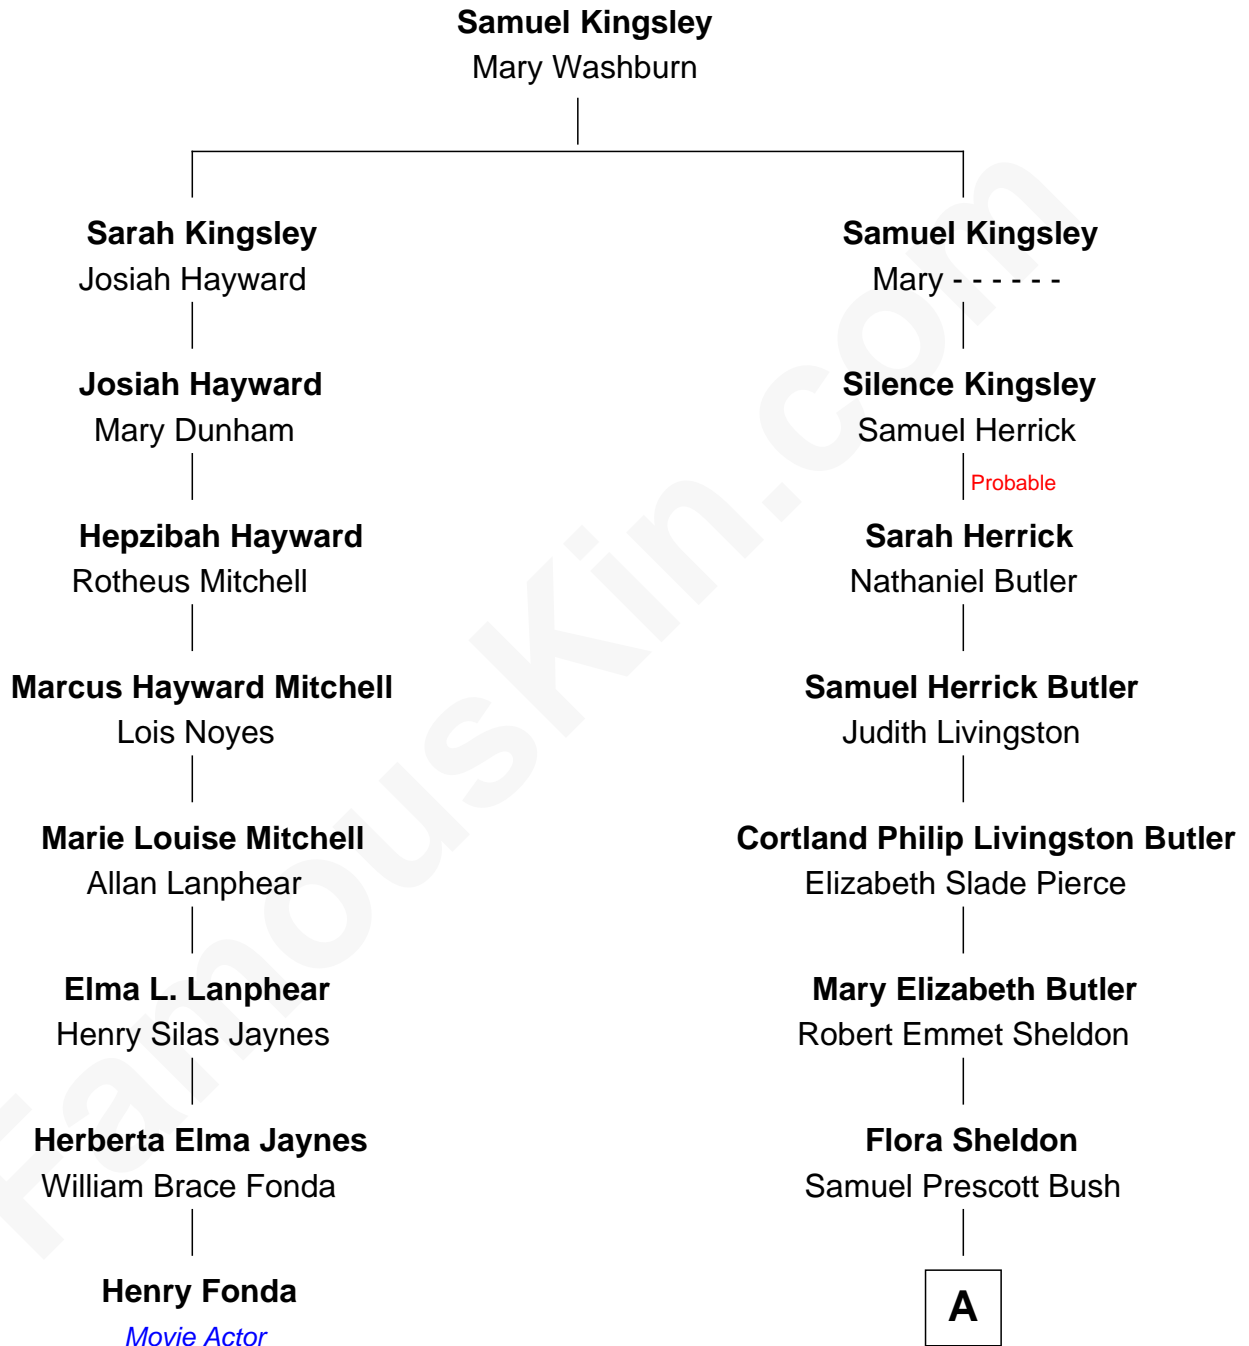

**FamousKin.com**  
**Relationship Chart of**  
**Henry Fonda**  
*Movie Actor*

7th cousin 2 times removed of

**George W. Bush**  
*43rd U.S. President*

**A**

**Prescott Sheldon Bush**

Dorothy Wear Walker

**George Herbert Walker Bush**

Barbara Pierce

**George W. Bush**

*43rd U.S. President*

FamousKin.com