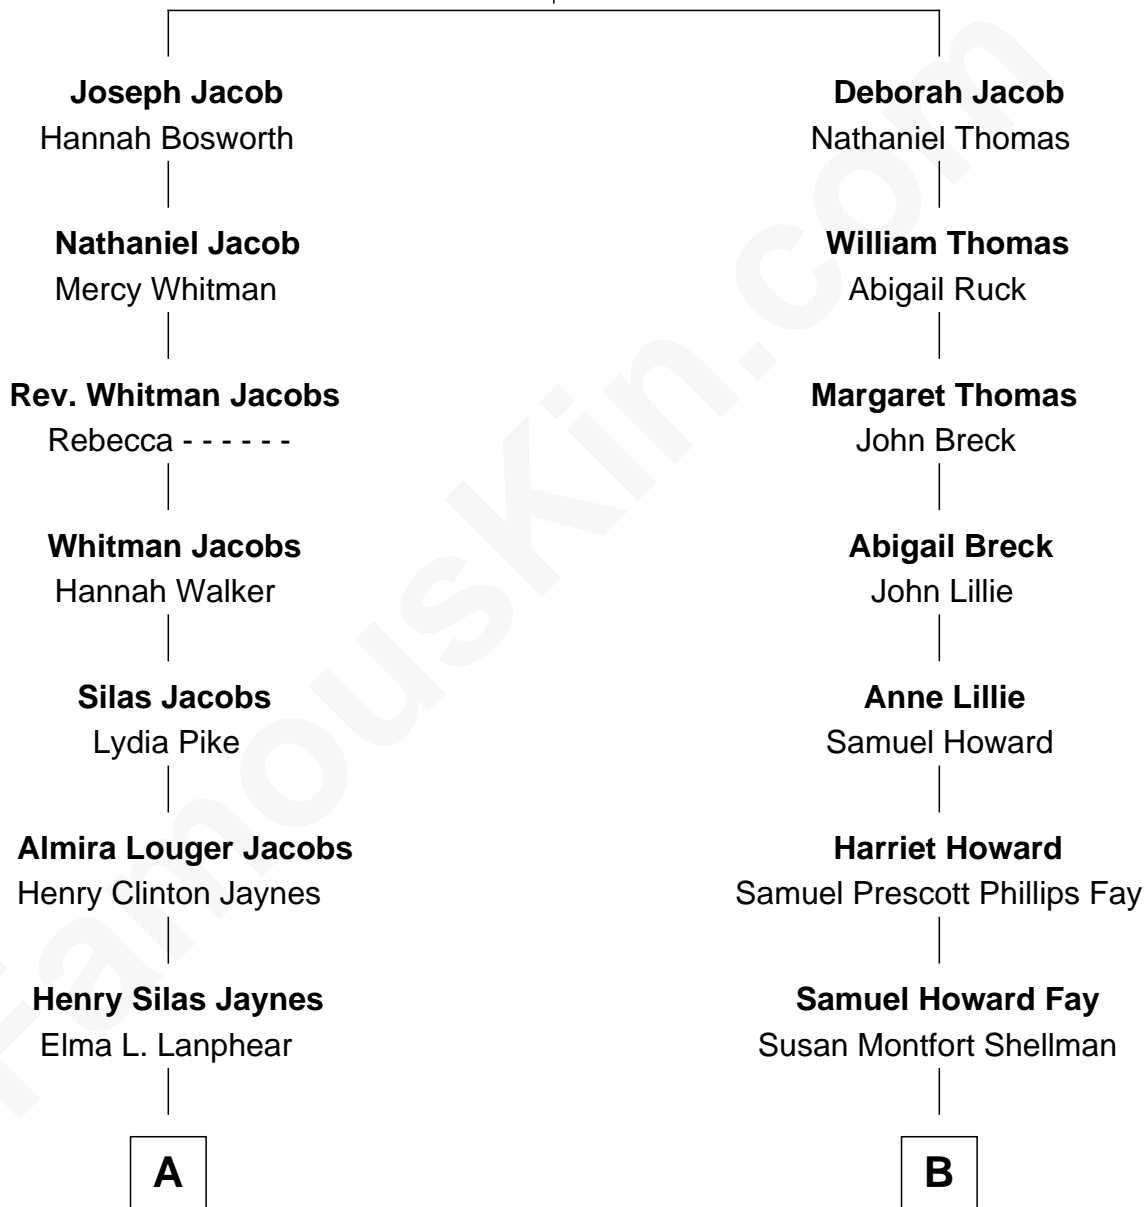

**FamousKin.com**  
**Relationship Chart of**  
**Henry Fonda**  
*Movie Actor*

8th cousin 3 times removed of

**George W. Bush**  
*43rd U.S. President*

**Nicholas Jacob**  
 Mary Gilman

**A**

**Herberta Elma Jaynes**

William Brace Fonda

**Henry Fonda**

*Movie Actor*

**B**

**Harriet Eleanor Fay**

Rev. James Smith Bush

**Samuel Prescott Bush**

Flora Sheldon

**Prescott Sheldon Bush**

Dorothy Wear Walker

**George Herbert Walker Bush**

Barbara Pierce

**George W. Bush**

*43rd U.S. President*

FamousKin.com