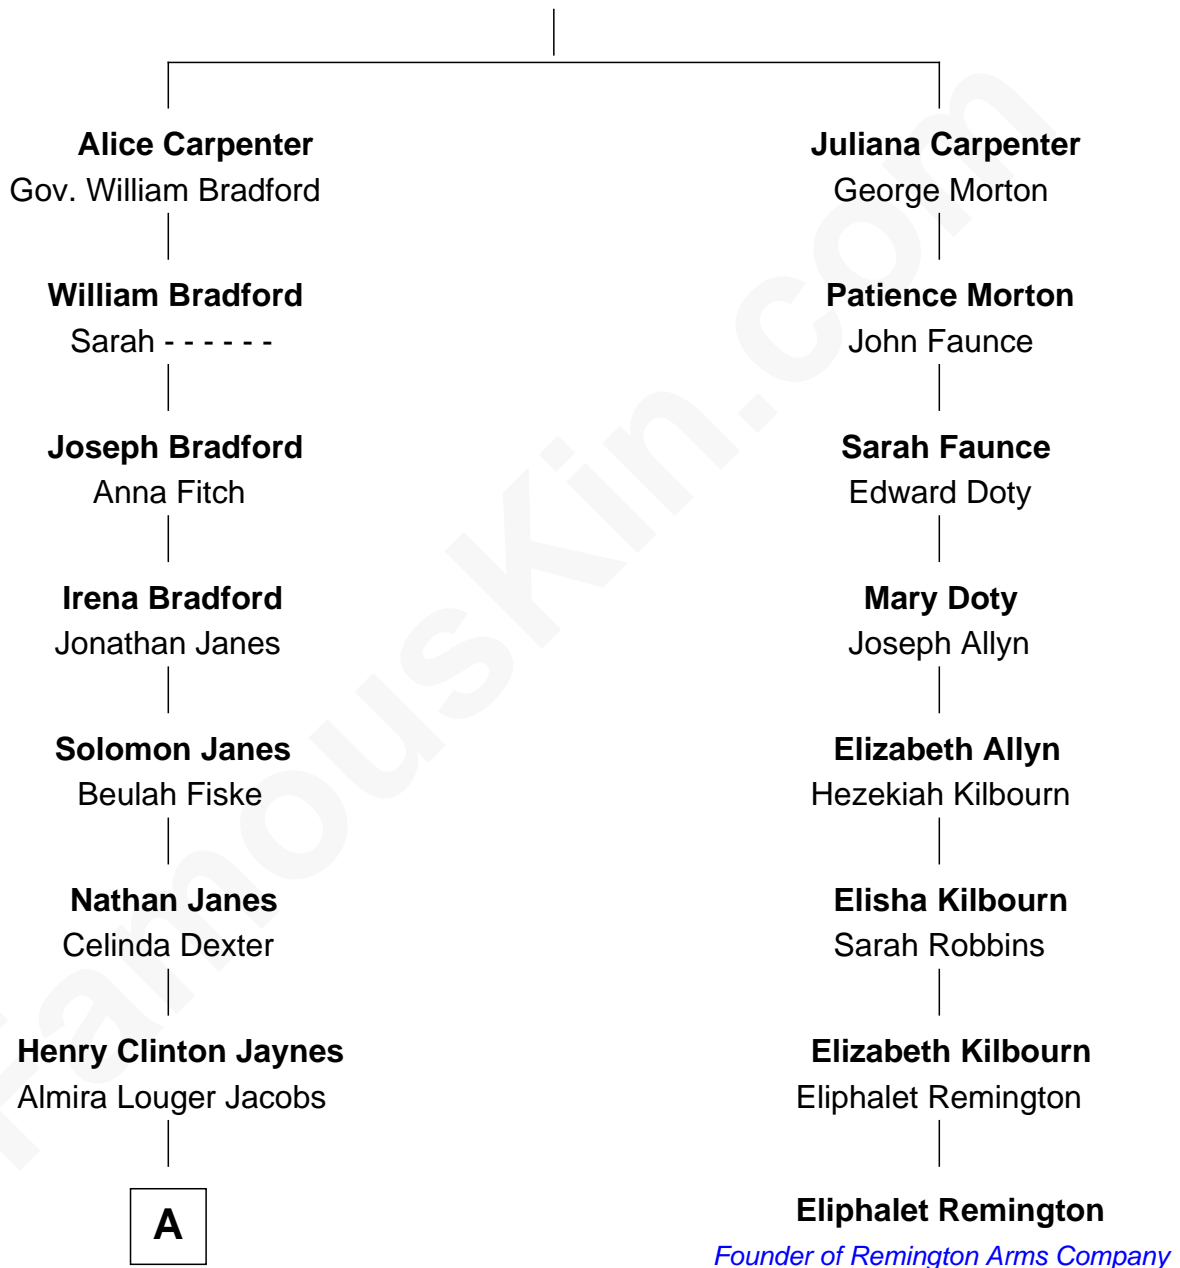

**FamousKin.com**  
**Relationship Chart of**  
**Henry Fonda**  
*Movie Actor*

7th cousin 2 times removed of

**Eliphalet Remington**  
*Founder of Remington Arms Company*

**Alexander Carpenter**

**A**

Henry Silas Jaynes

Elma L. Lanphear

Herberta Elma Jaynes

William Brace Fonda

Henry Fonda

*Movie Actor*

FamousKin.com