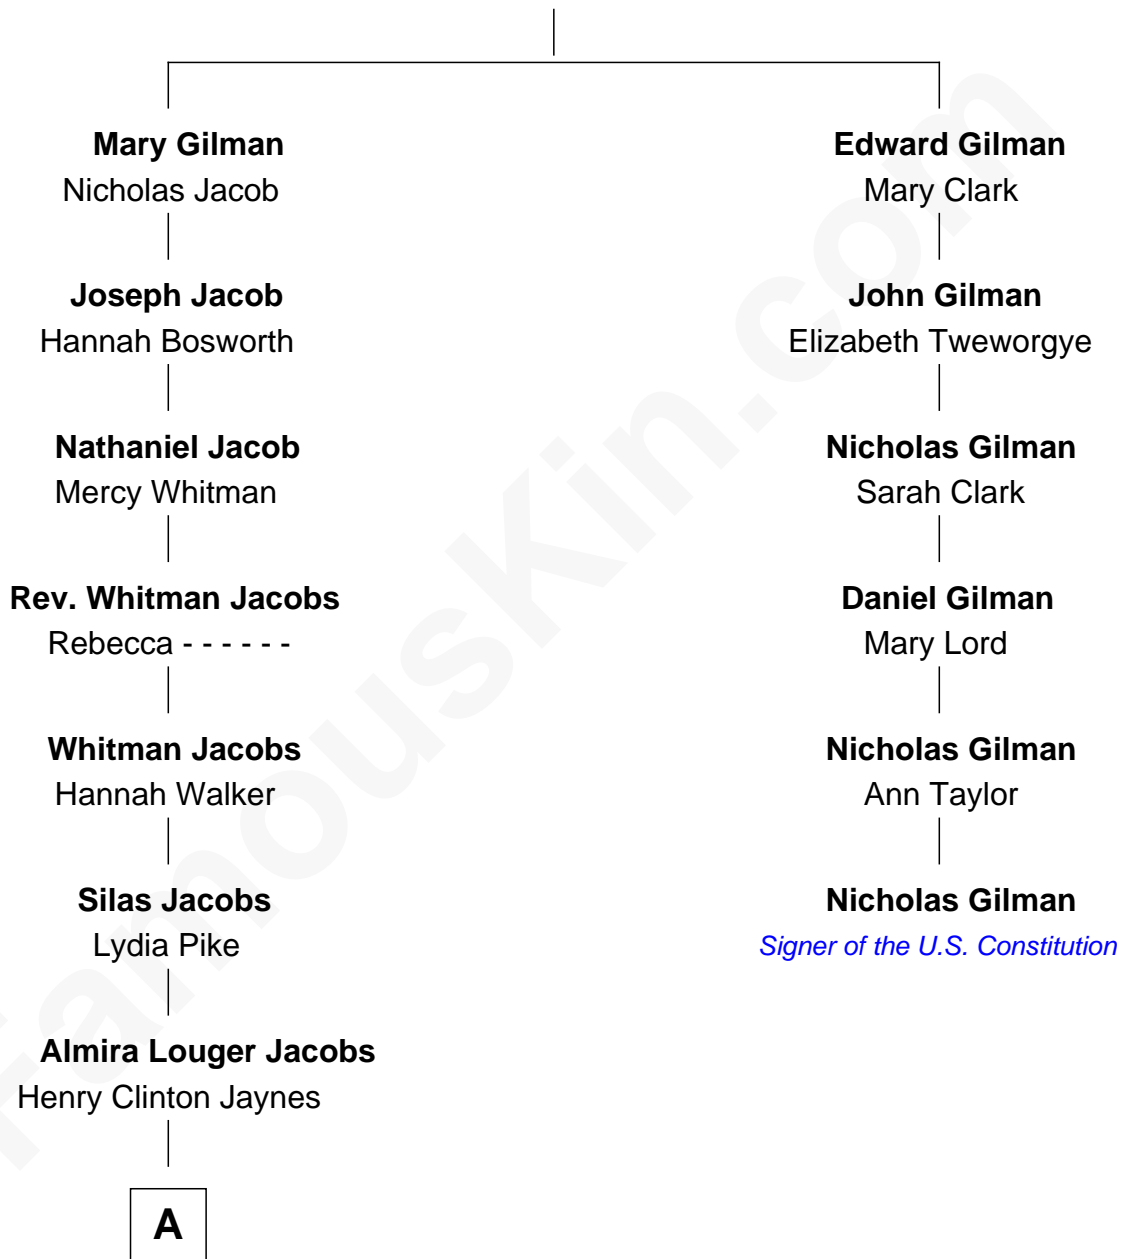

# FamousKin.com Relationship Chart of

**Henry Fonda**

*Movie Actor*

5th cousin 4 times removed of

**Nicholas Gilman**

*Signer of the U.S. Constitution*

**Edward Gilman**

**A**

Henry Silas Jaynes

Elma L. Lanphear

Herberta Elma Jaynes

William Brace Fonda

Henry Fonda

*Movie Actor*

FamousKin.com