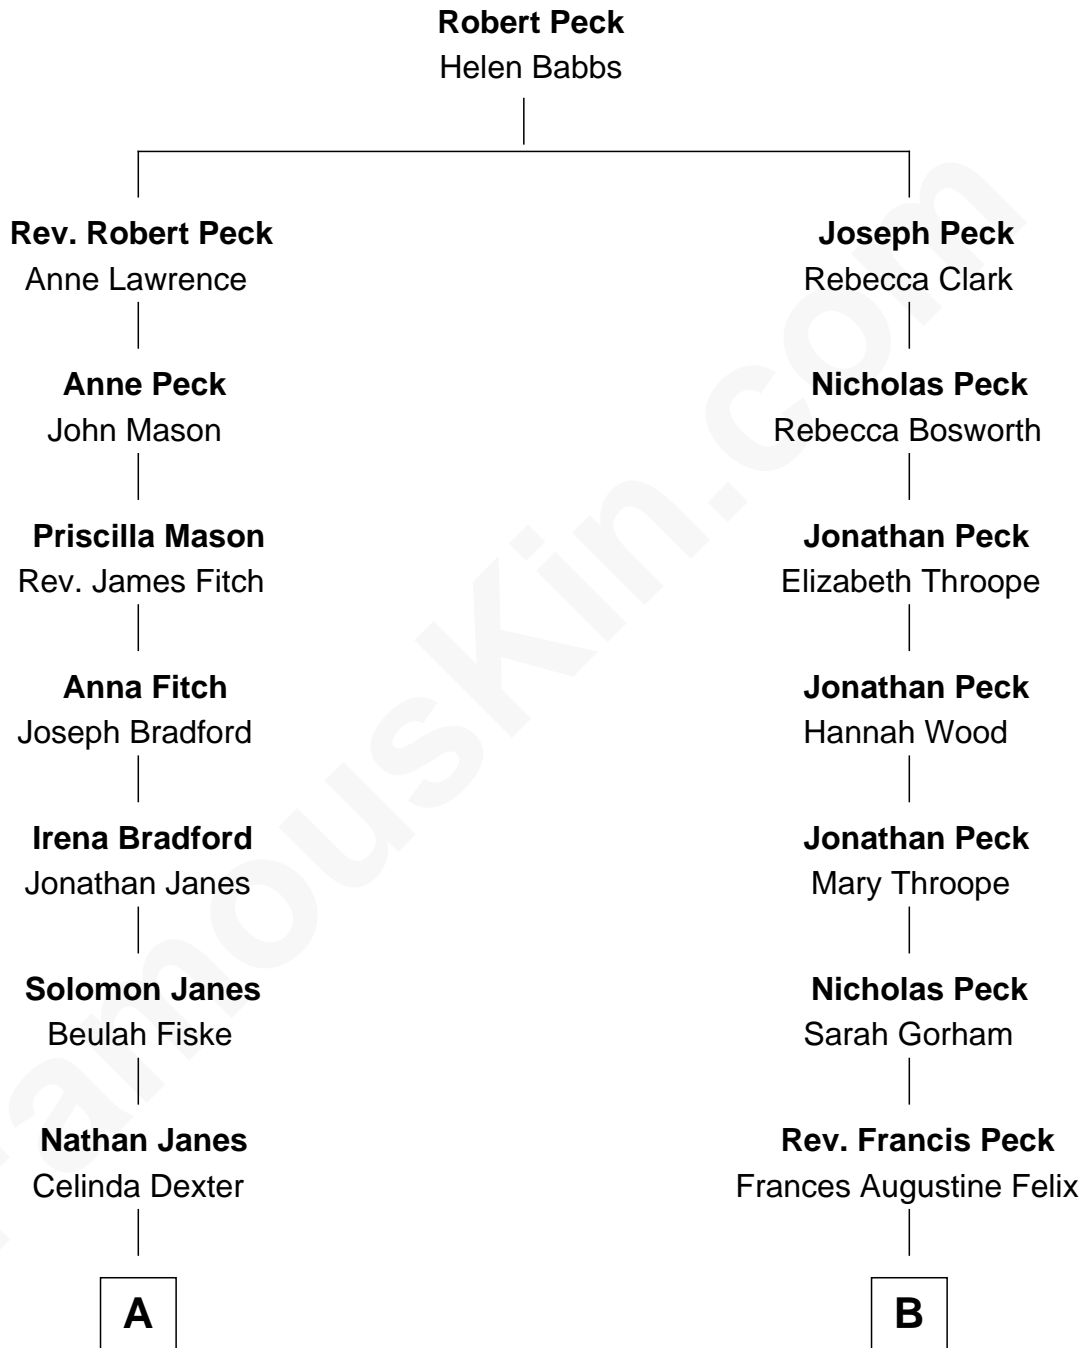

FamousKin.com Relationship Chart of

Henry Fonda

Movie Actor

9th cousin 1 time removed of

Christopher Lloyd

Movie Actor

FamousKin.com