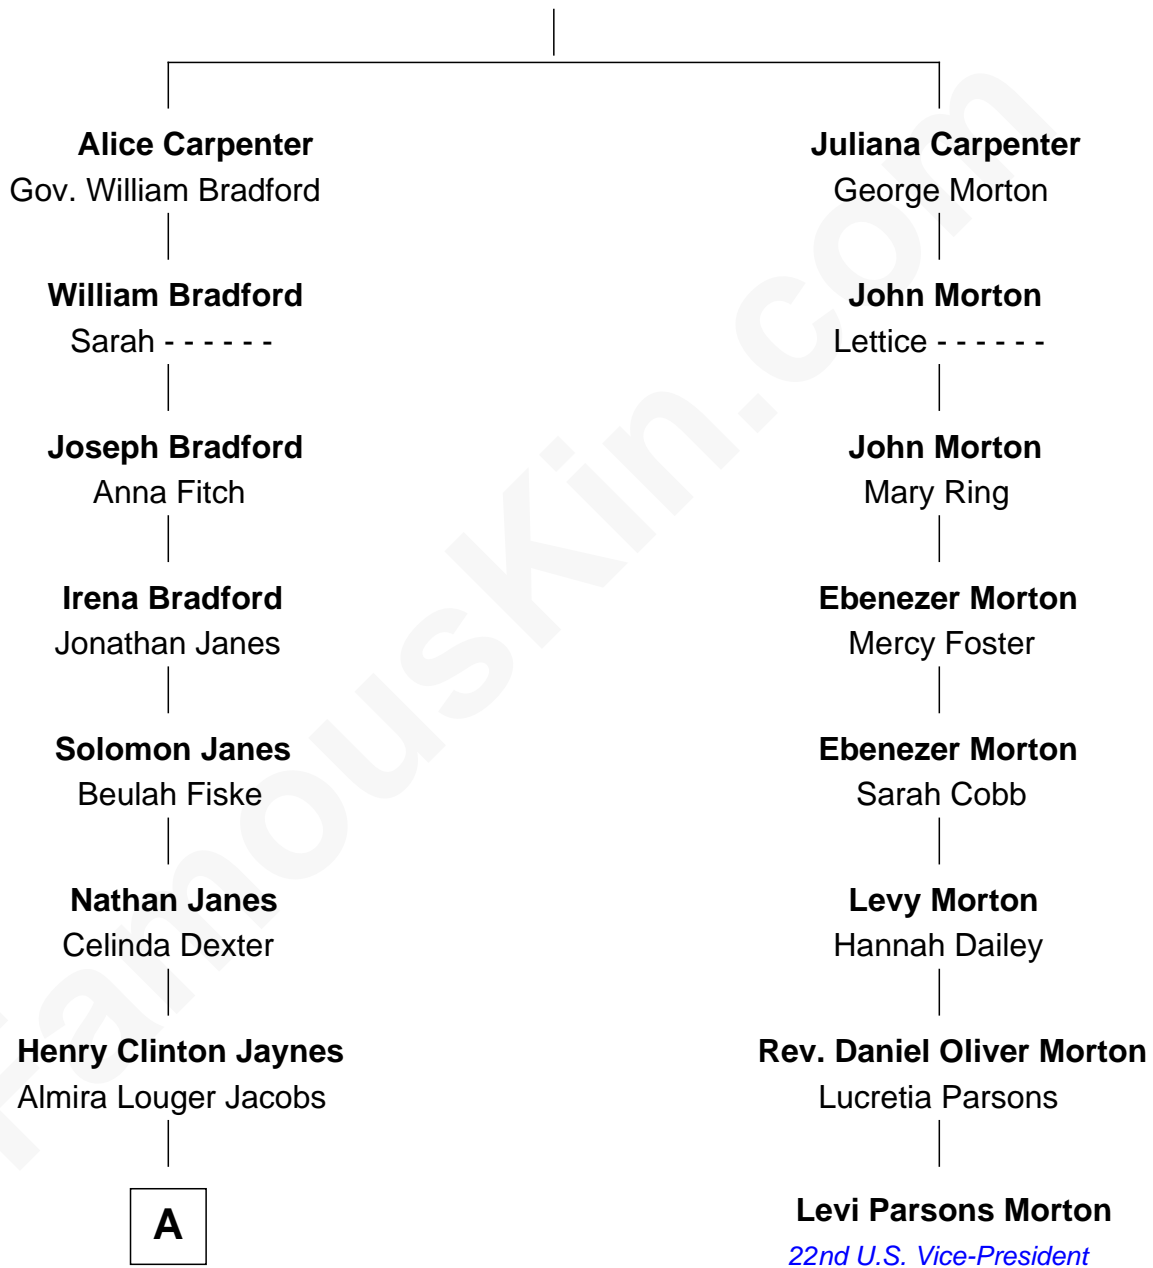

**FamousKin.com**  
**Relationship Chart of**  
**Henry Fonda**  
*Movie Actor*

7th cousin 2 times removed of

**Levi Parsons Morton**  
*22nd U.S. Vice-President*

**Alexander Carpenter**

**A**

Henry Silas Jaynes

Elma L. Lanphear

Herberta Elma Jaynes

William Brace Fonda

Henry Fonda

*Movie Actor*

FamousKin.com