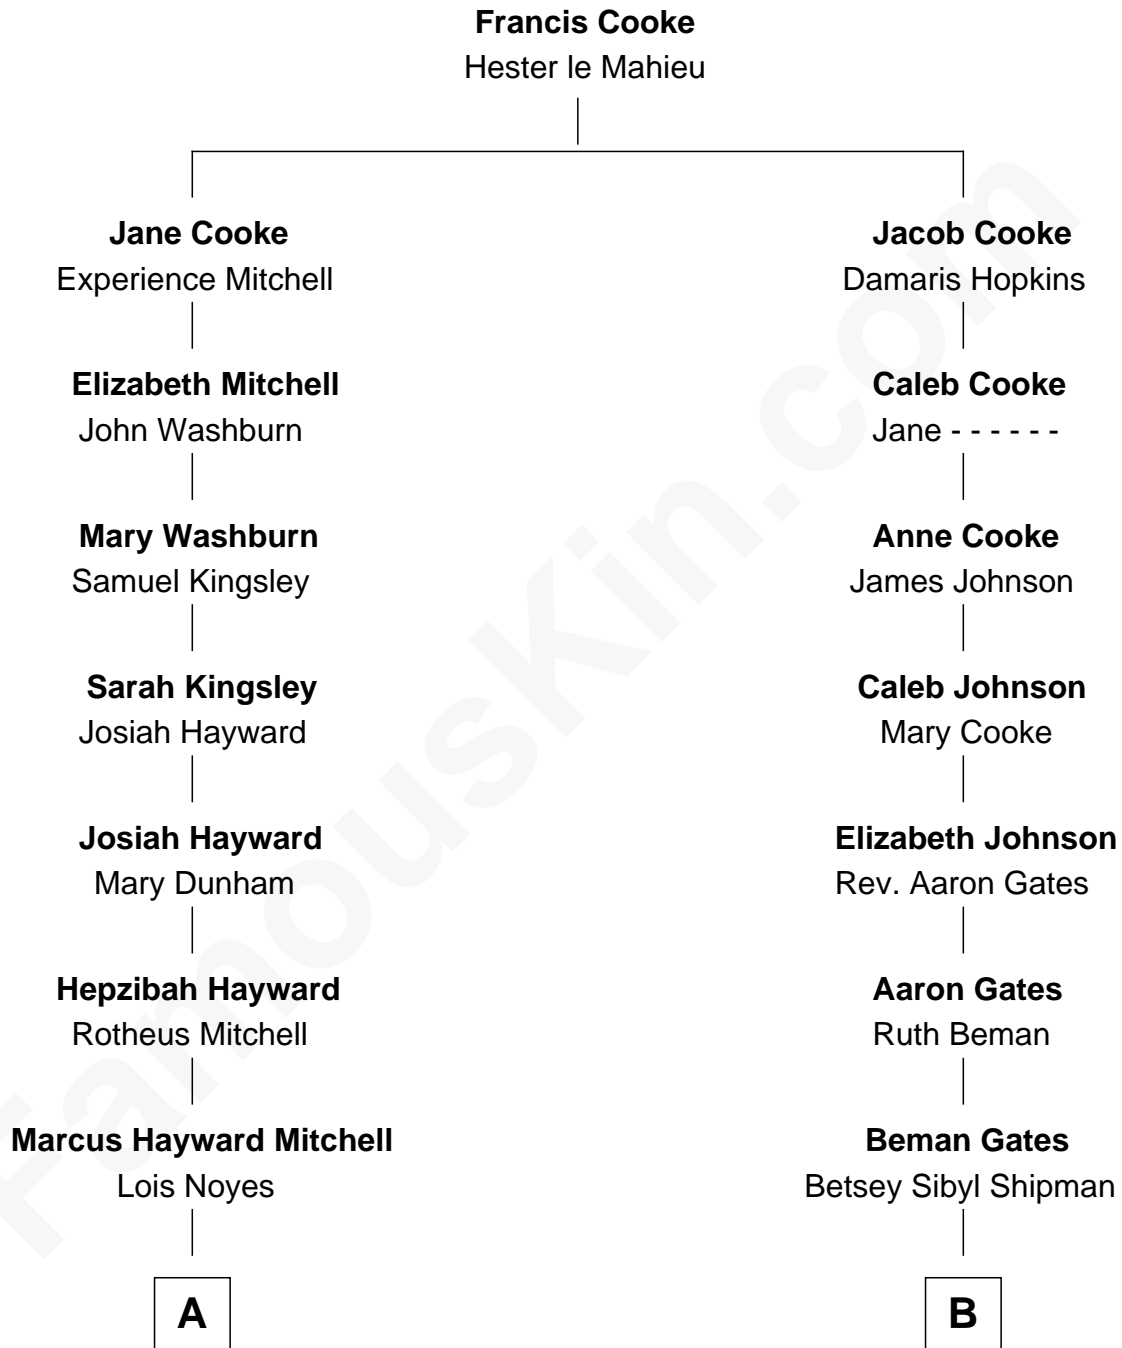

FamousKin.com
Relationship Chart of
Henry Fonda
Movie Actor

8th cousin 2 times removed of

Charles Dawes
30th U.S. Vice-President

FamousKin.com