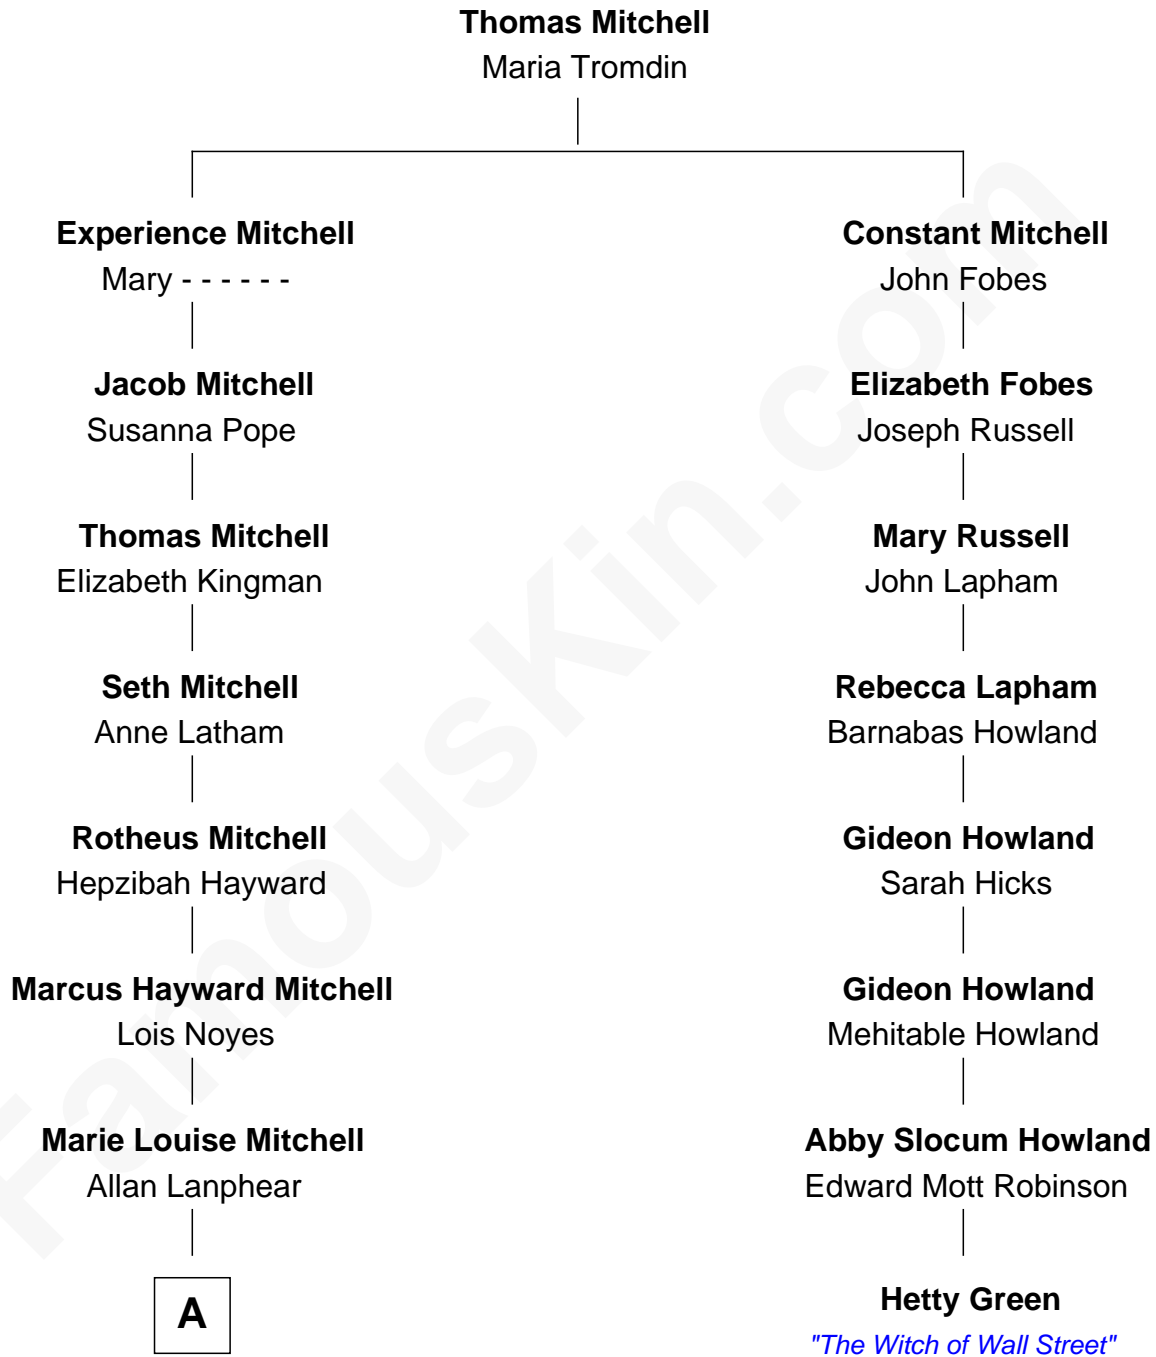

FamousKin.com
Relationship Chart of
Henry Fonda
Movie Actor

7th cousin 2 times removed of

Hetty Green
"The Witch of Wall Street"

A

—
Elma L. Lanphear
Henry Silas Jaynes

—
Herberta Elma Jaynes
William Brace Fonda

—
Henry Fonda
Movie Actor

FamousKin.com