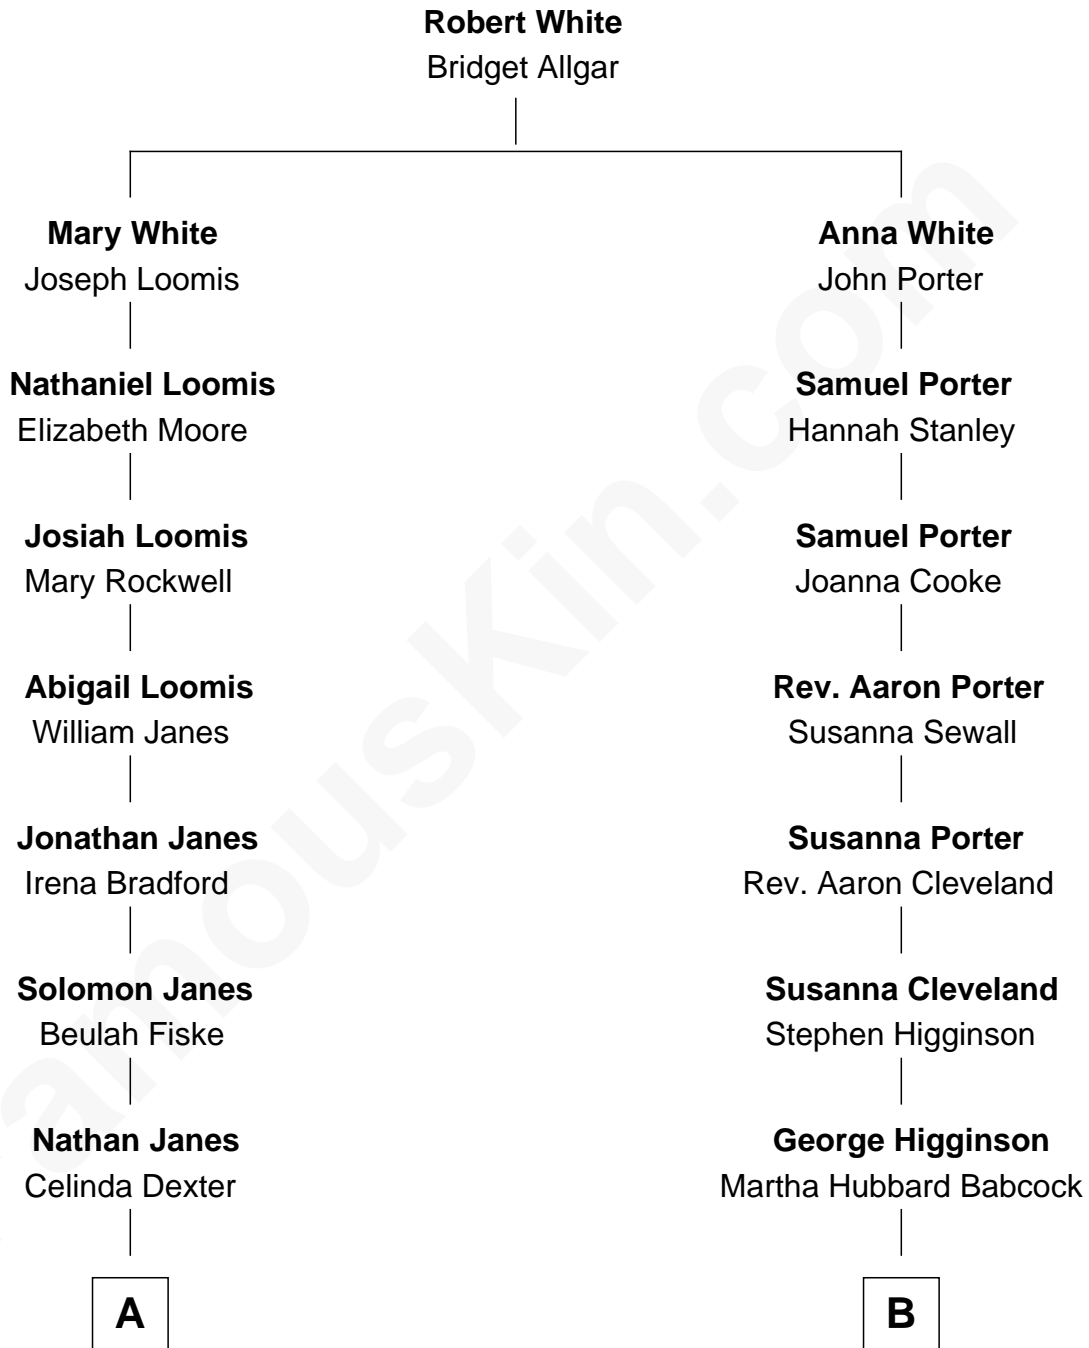

FamousKin.com
Relationship Chart of
Henry Fonda
Movie Actor

8th cousin 2 times removed of

Henry Lee Higginson
Founder of the Boston Symphony Orchestra

FamousKin.com